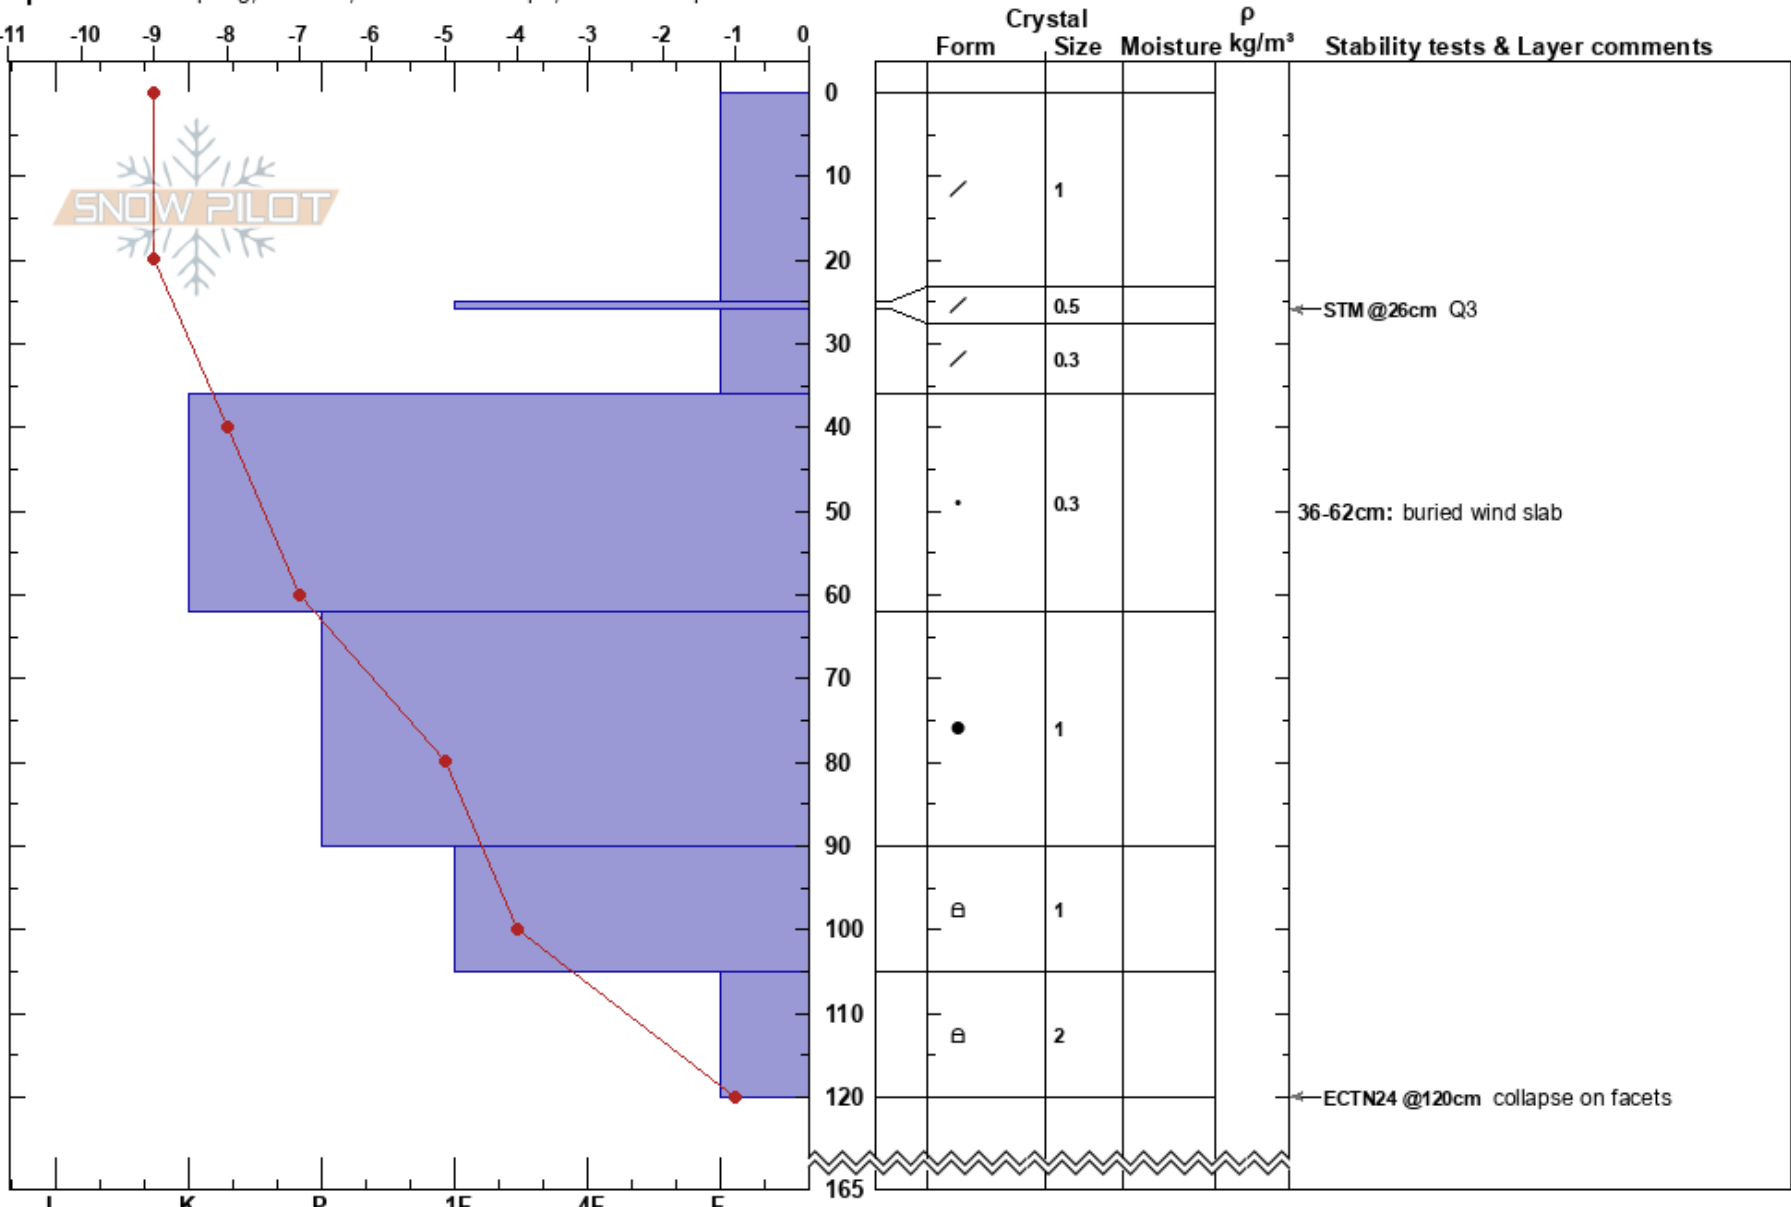

Manitoba Mtn
 Kenai Mountains
 AK
 Elevation: 2605 ft
 Aspect: 175°
 Specifics: Collapsing, localized; Ski tracks on slope; We skied slope

Joseph Kurtak
 01/22/2017 - 1:30pm
 Co-ord: 60.68269N, -149.43286W
 Slope Angle: 15°
 Wind Loading: previous

Stability: **HS: 165**
 Air Temperature: -11°C PF: 30
 Sky Cover: BKN
 Precipitation: NO
 Wind: Calm
 36-62cm: buried wind slab
 36-62cm: Problematic layer

Notes: Signs of previous wind loading prior to recent snowfall. Got ECT24at120 cm from snow surface, Q2