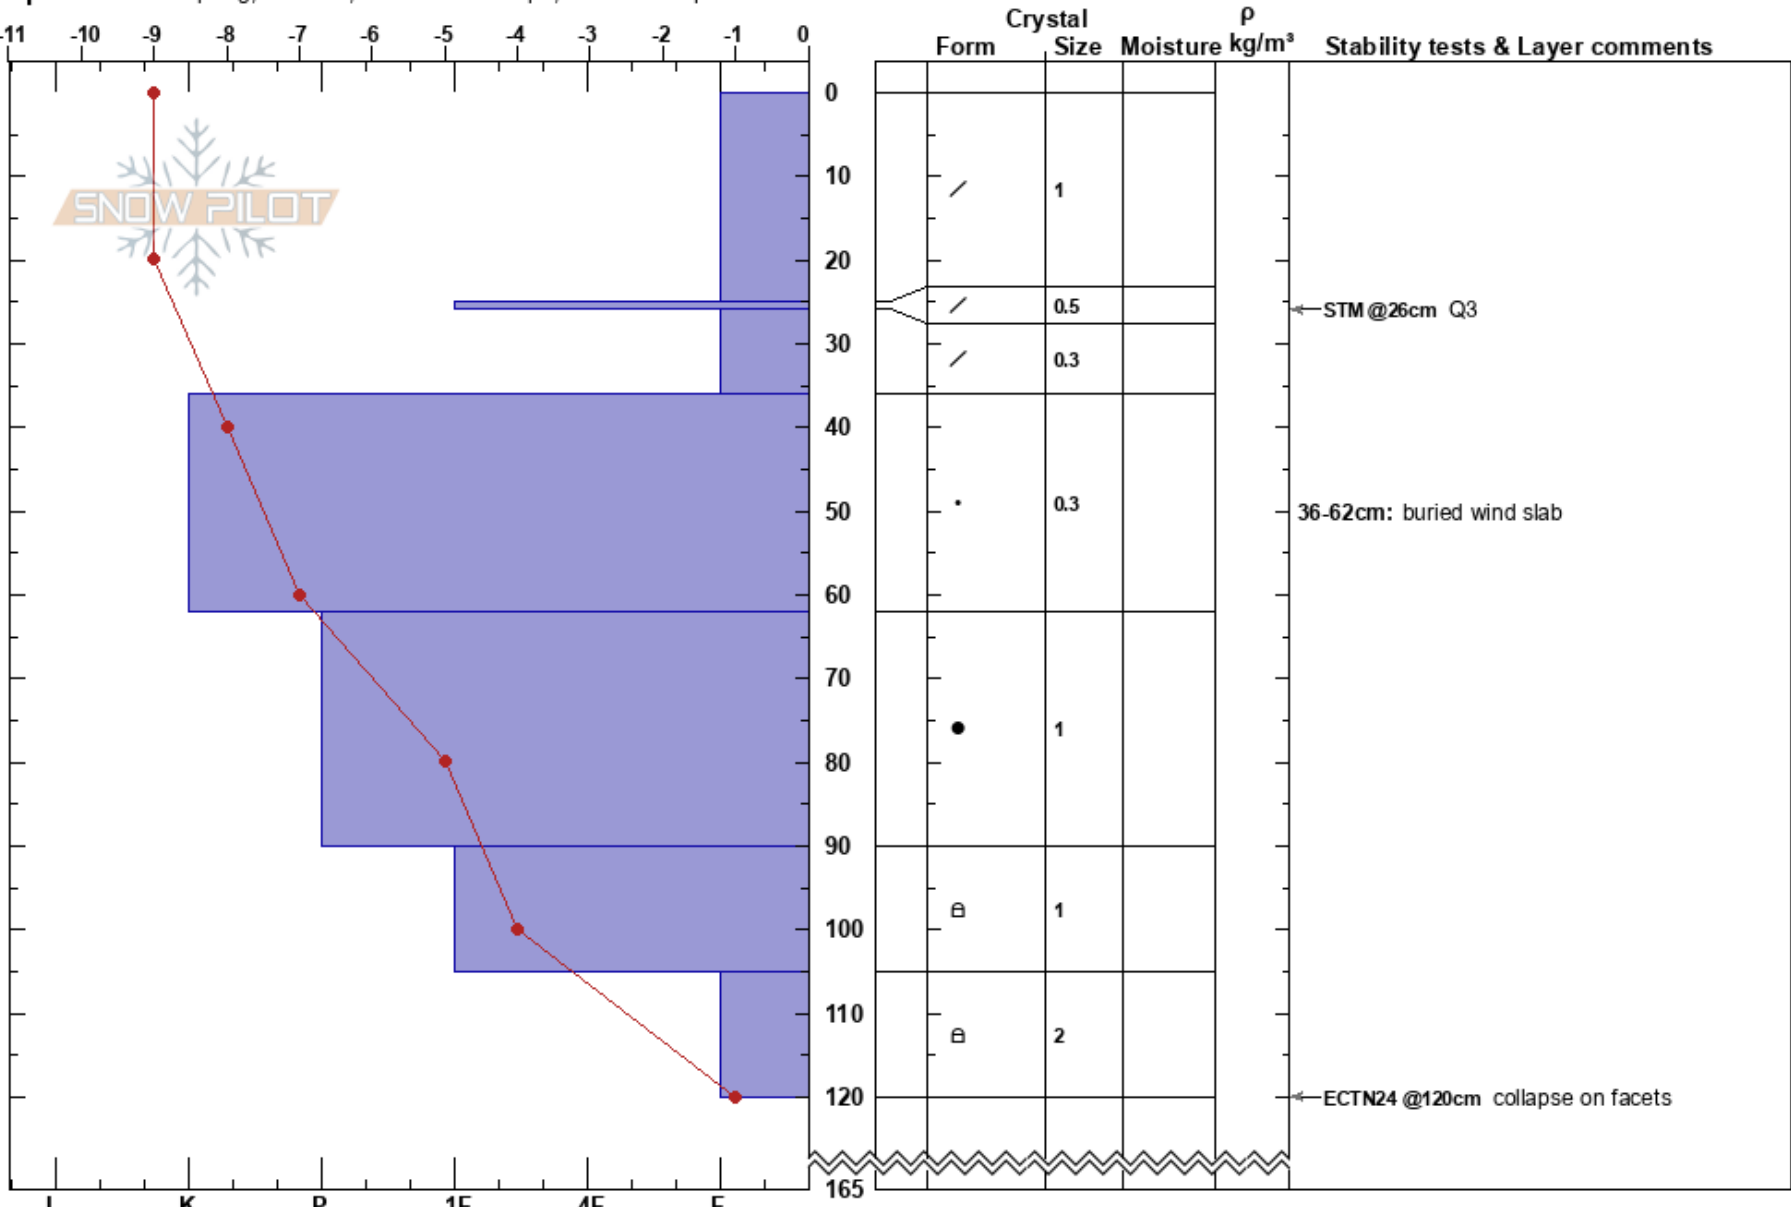

Manitoba Mtn  
 Kenai Mountains  
 AK  
 Elevation: 2605 ft  
 Aspect: 175°

Joseph Kurtak  
 01/22/2017 - 1:30pm  
 Co-ord: 60.68269N, -149.43286W  
 Slope Angle: 15°  
 Wind Loading: previous

Stability: **HS: 165**  
 Air Temperature: -11°C PF: 30  
 Sky Cover: BKN  
 Precipitation: NO  
 Wind: Calm

36-62cm: buried wind slab  
 36-62cm: Problematic layer

Specifics: Collapsing, localized; Ski tracks on slope; We skied slope

Notes: Signs of previous wind loading prior to recent snowfall. Got ECT24at120 cm from snow surface, Q2