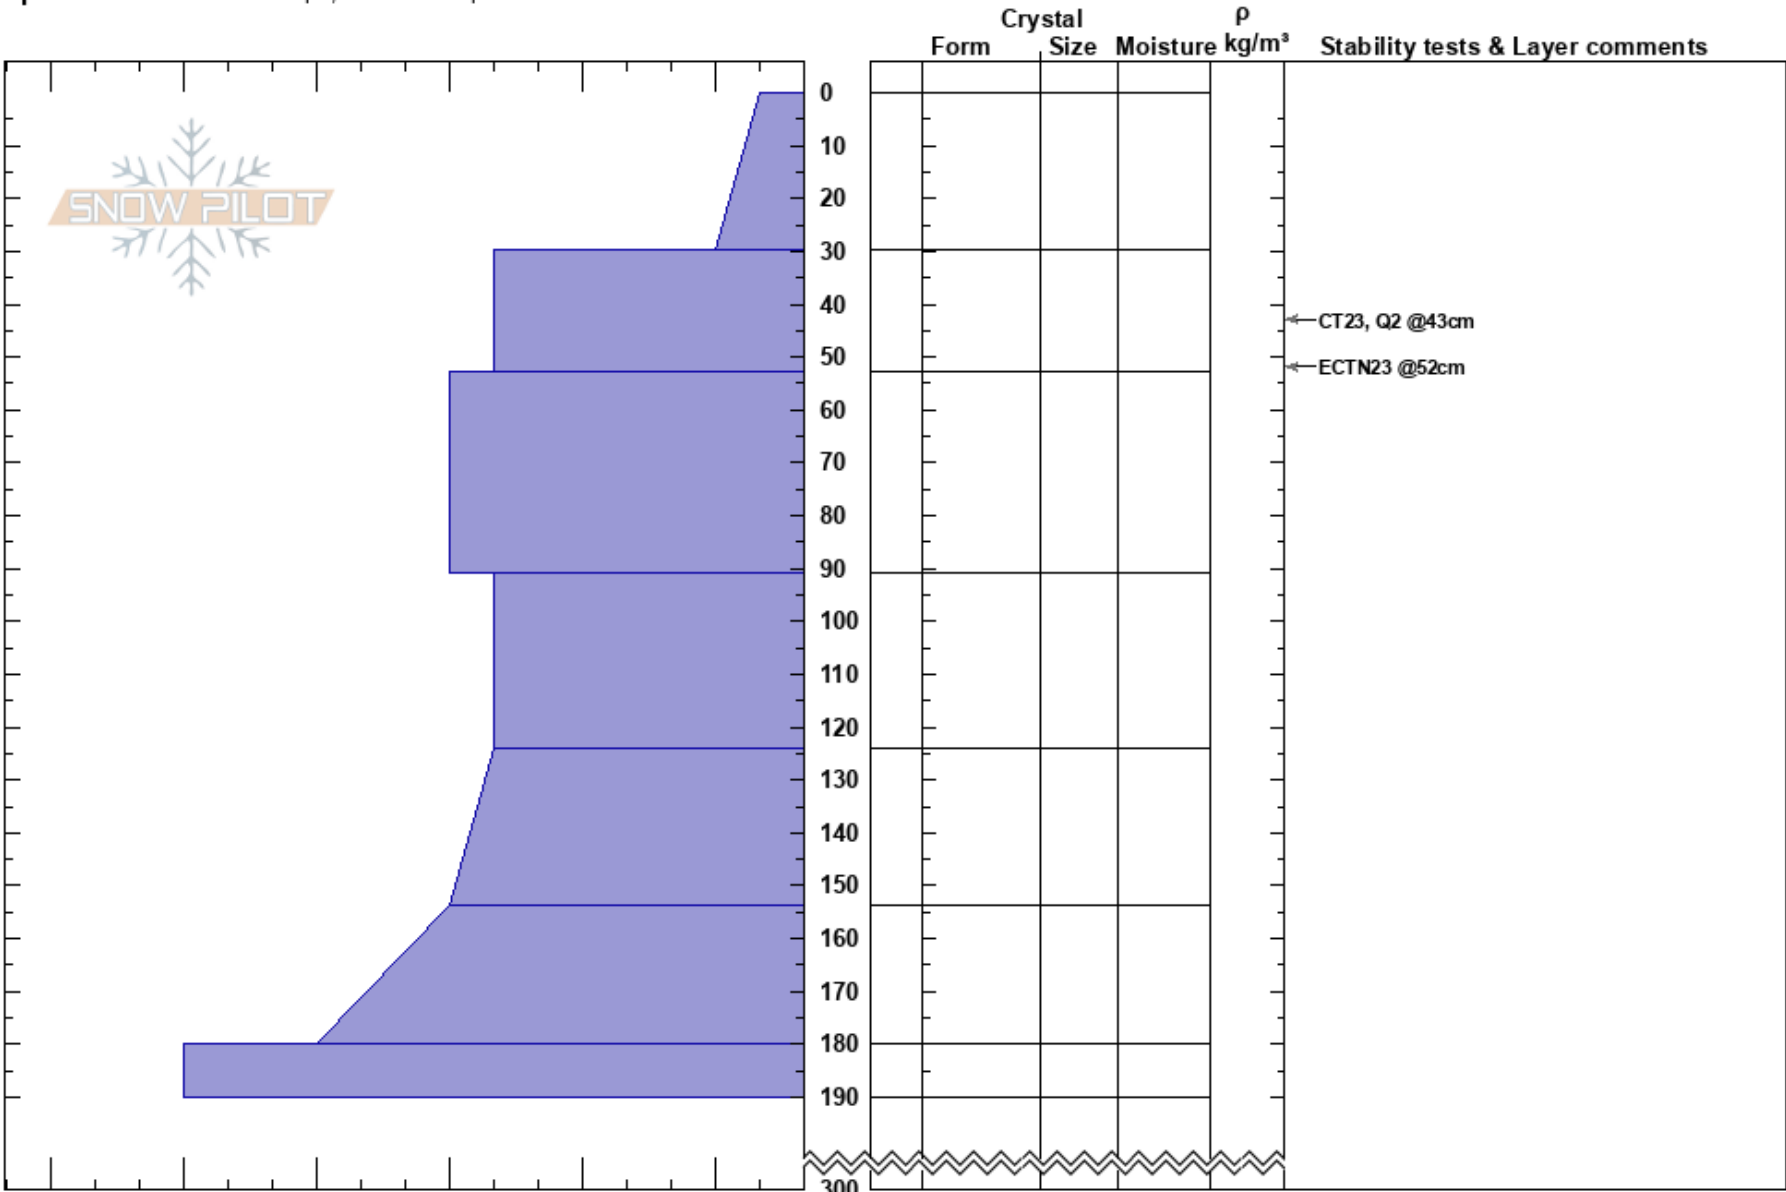

Coyote Butte
 Mt. Shasta
 CA
 Elevation: 6800 ft
 Aspect: 70°

Aaron Beverly
 01/23/2017 - 3:00pm
 Co-ord: 41.33416N, -122.19404W
 Slope Angle: 27°
 Wind Loading:

Stability: HS:300
 Air Temperature: -3°C PS: 30
 Sky Cover: X
 Precipitation: NO
 Wind: Calm

Layer Notes:

Specifics: Ski tracks on slope; We skied slope

Notes: