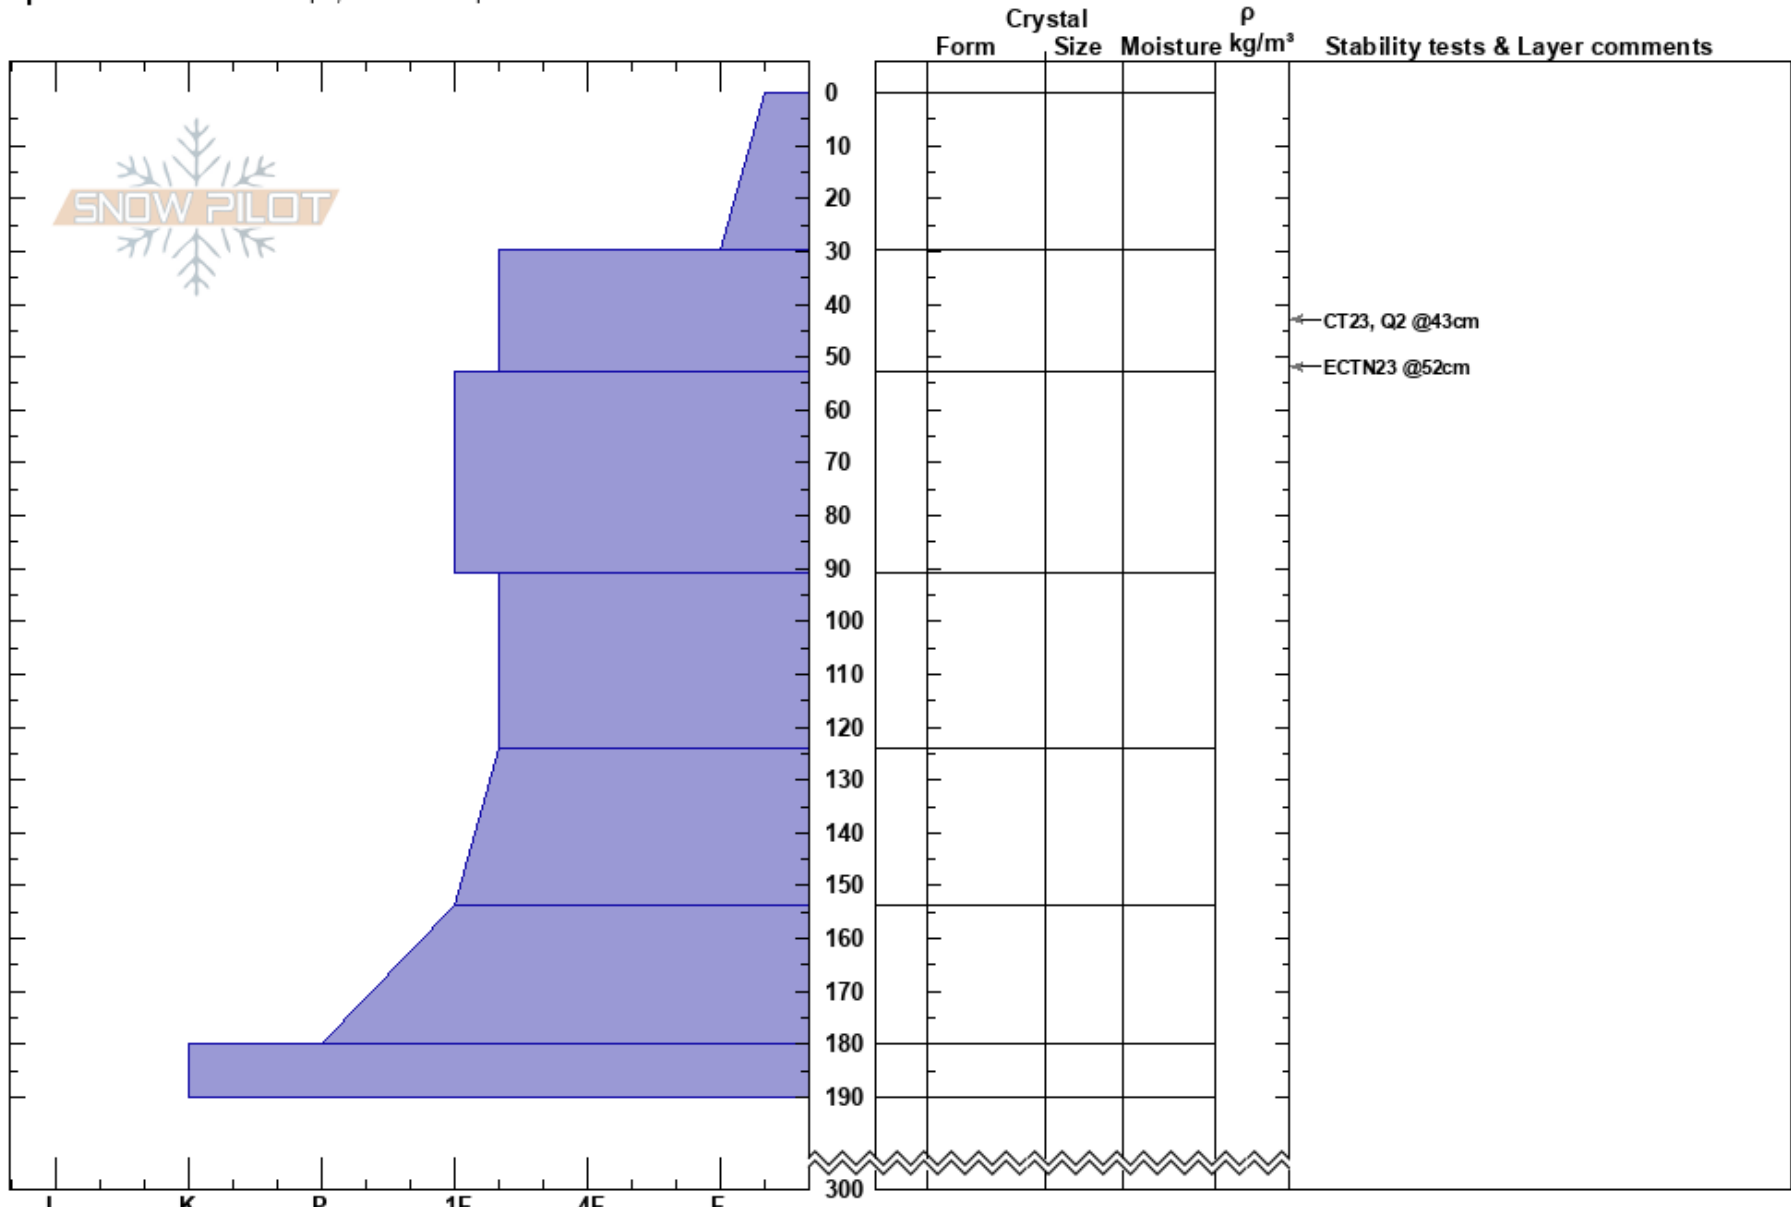

Coyote Butte
 Mt. Shasta
 CA
 Elevation: 6800 ft
 Aspect: 70°

Aaron Beverly
 01/23/2017 - 3:00pm
 Co-ord: 41.33416N, -122.19404W
 Slope Angle: 27°
 Wind Loading:

Stability: HS:300
 Air Temperature: -3°C PS: 30
 Sky Cover: X
 Precipitation: NO
 Wind: Calm

Layer Notes:

Specifics: Ski tracks on slope; We skied slope

Notes: