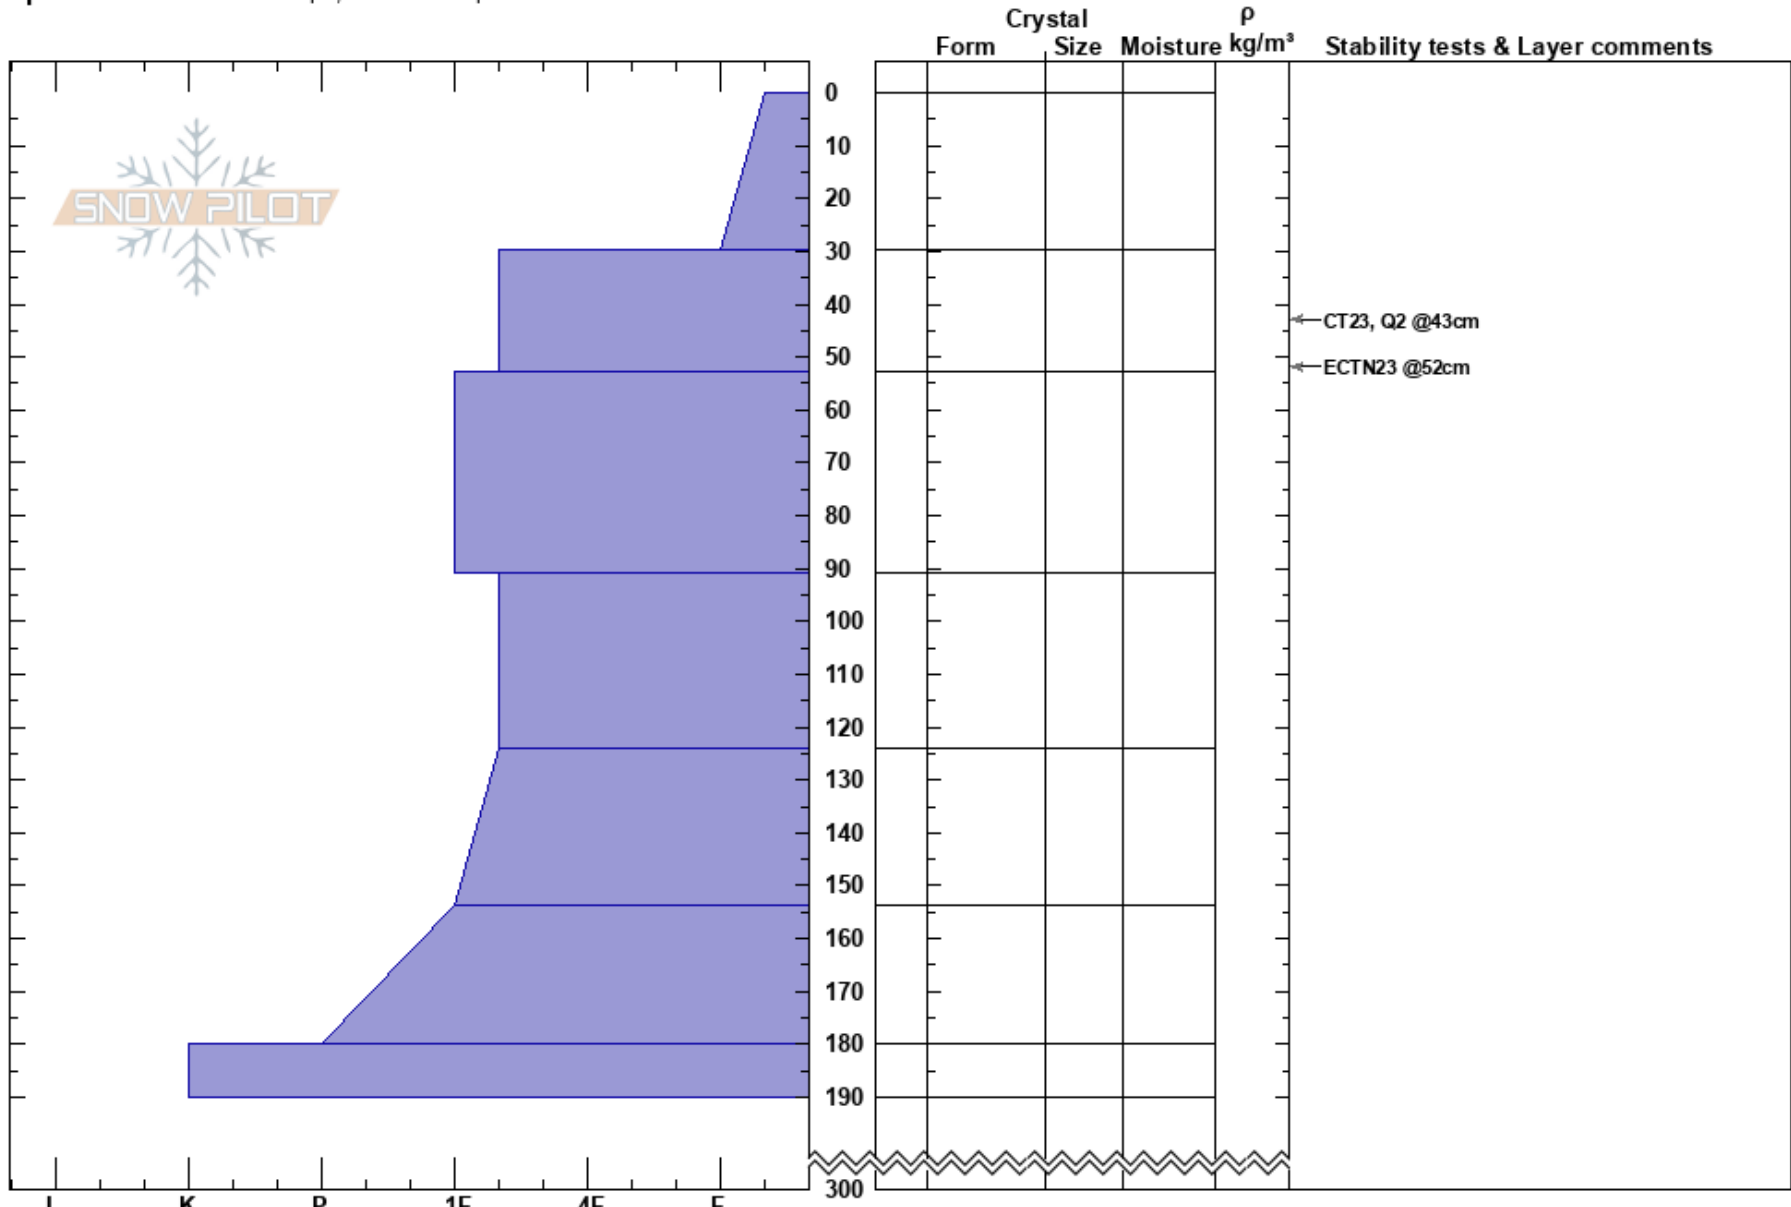

Coyote Butte  
 Mt. Shasta  
 CA  
 Elevation: 6800 ft  
 Aspect: 70°

Aaron Beverly  
 01/23/2017 - 3:00pm  
 Co-ord: 41.33416N, -122.19404W  
 Slope Angle: 27°  
 Wind Loading:

Stability: HS:300  
 Air Temperature: -3°C PS: 30  
 Sky Cover: X  
 Precipitation: NO  
 Wind: Calm

Layer Notes:

Specifics: Ski tracks on slope; We skied slope

Notes: