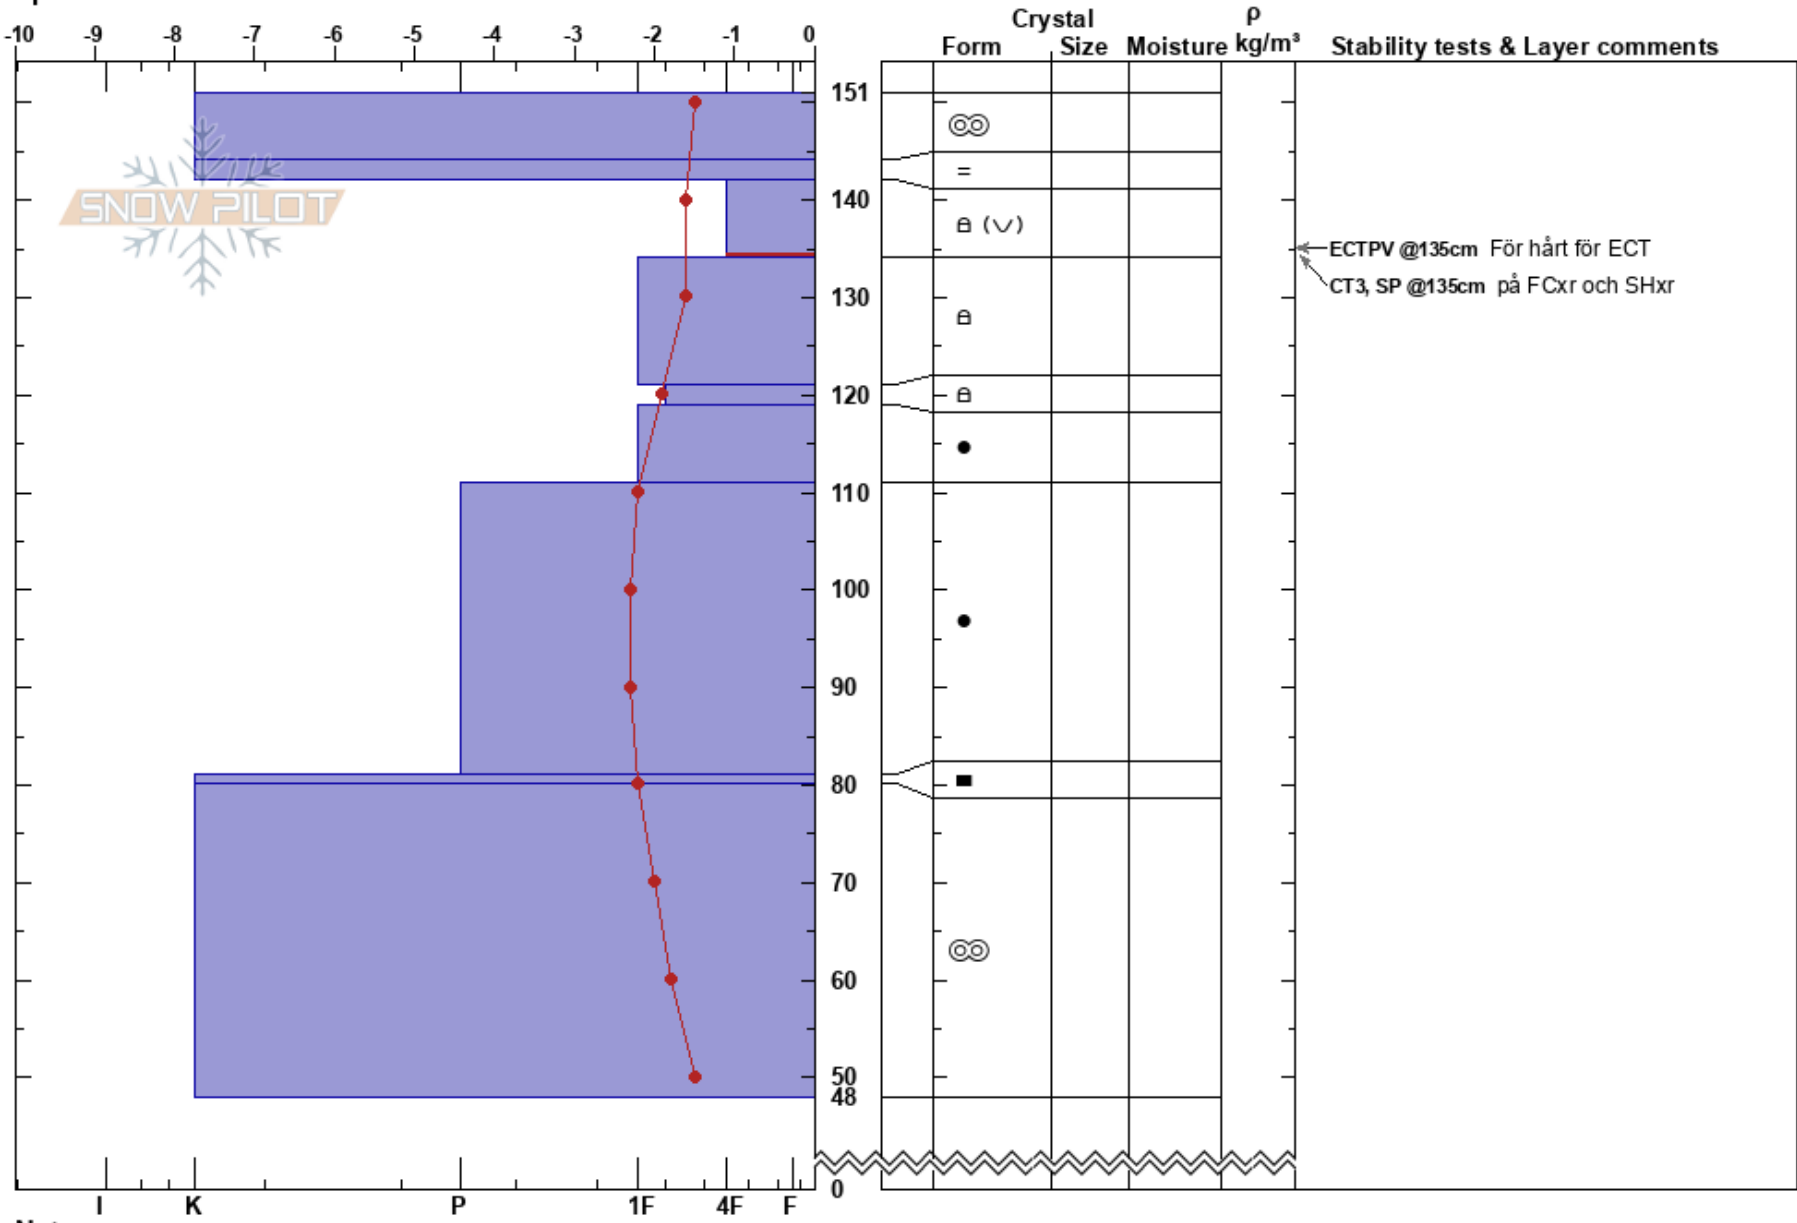

SO Lill Skarven
 Funäsfjällen
 Sweden
Elevation: 1006 m
Aspect: SE
Specifics:

John Wilcoxon
 16/02/2019 - 10:20
Co-ord: 62.56418N, 12.35979E
Slope Angle: 23°
Wind Loading: no

Stability: HS: 151
Air Temperature: -1.5°C **PF:** 5 **Layer Notes:** 142-134cm: Problematic layer
Sky Cover: OVC
Precipitation: S-1
Wind: SW Moderate