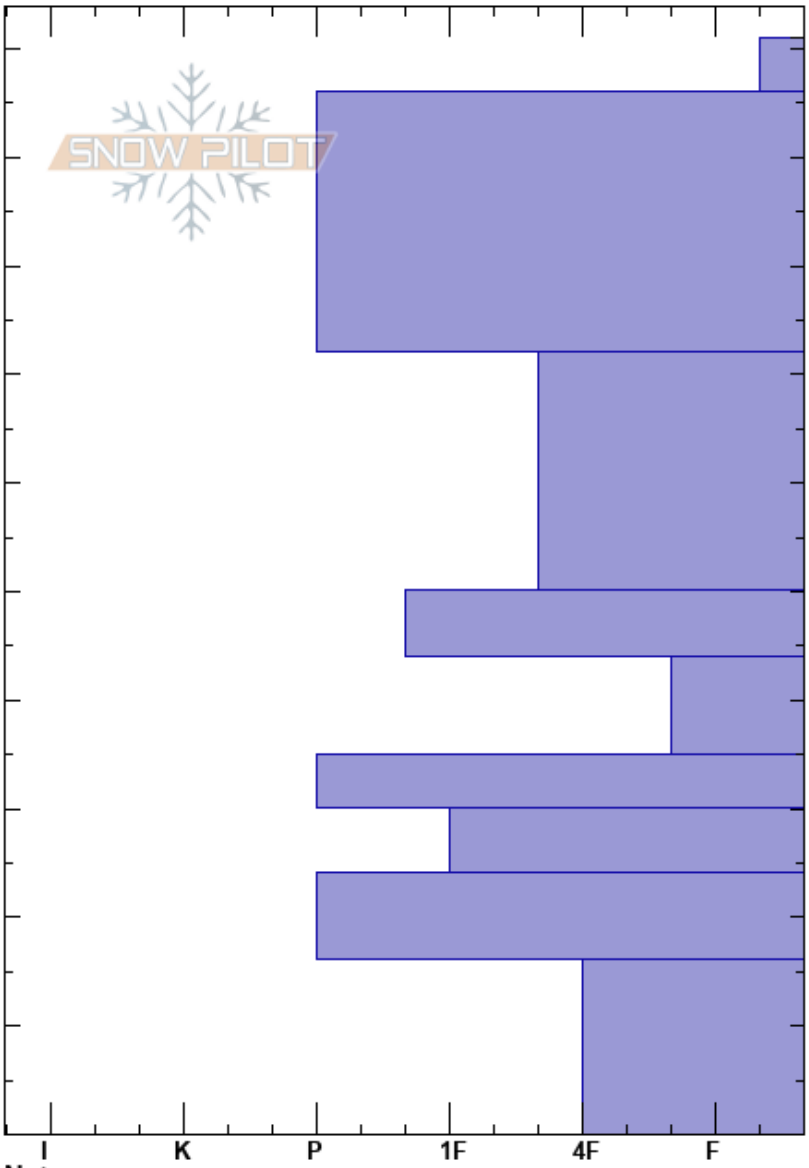

Lab 1
 Bridger Range
 MT
 Elevation: 2542 m
 Aspect: SE
 Specifics:

Zach Popp
 01/20/2017 - 2:15pm
 Co-ord: 45.83000N, -110.92800W
 Slope Angle: 16°
 Wind Loading:

Stability:
 Air Temperature: -4.6°C
 Sky Cover: FEW
 Precipitation: NO
 Wind: Calm

HS: 101
 Layer Notes:
 72-50cm: Problematic layer

Height (m)	Crystal		Moisture	ρ kg/m ³	Stability tests & Layer comments
	Form	Size			
101					
90	/	0.5	D	253	
70	/	1.5	D	294	
60					
50					
40					
30					
20					
10					
0					