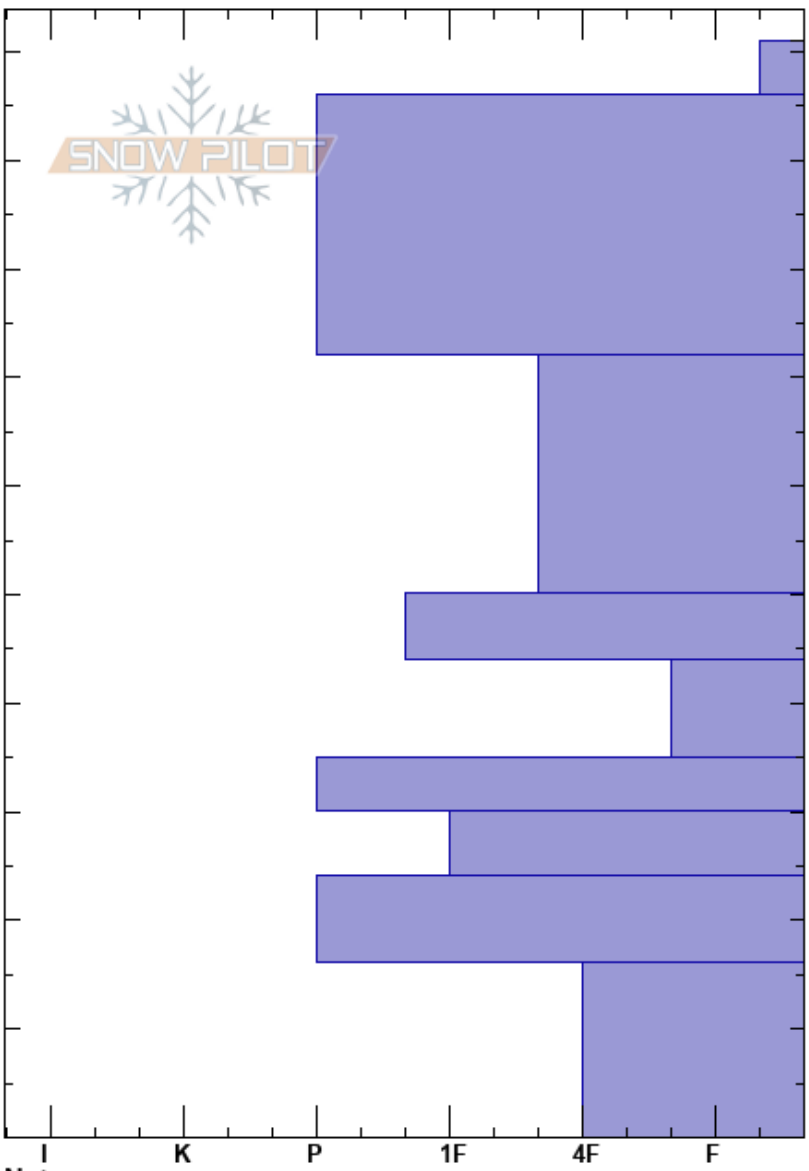

Lab 1  
 Bridger Range  
 MT  
 Elevation: 2542 m  
 Aspect: SE  
 Specifics:

Zach Popp  
 01/20/2017 - 2:15pm  
 Co-ord: 45.83000N, -110.92800W  
 Slope Angle: 16°  
 Wind Loading:

Stability:  
 Air Temperature: -4.6°C  
 Sky Cover: FEW  
 Precipitation: NO  
 Wind: Calm

HS: 101  
 Layer Notes:  
 72-50cm: Problematic layer

Height (m)	Crystal		Moisture	$\rho$ kg/m <sup>3</sup>	Stability tests & Layer comments
	Form	Size			
101					
95				253	
80	/	0.5	D		
70				294	
60	/	1.5	D		
50					
40					
30					
20					
10					
0					