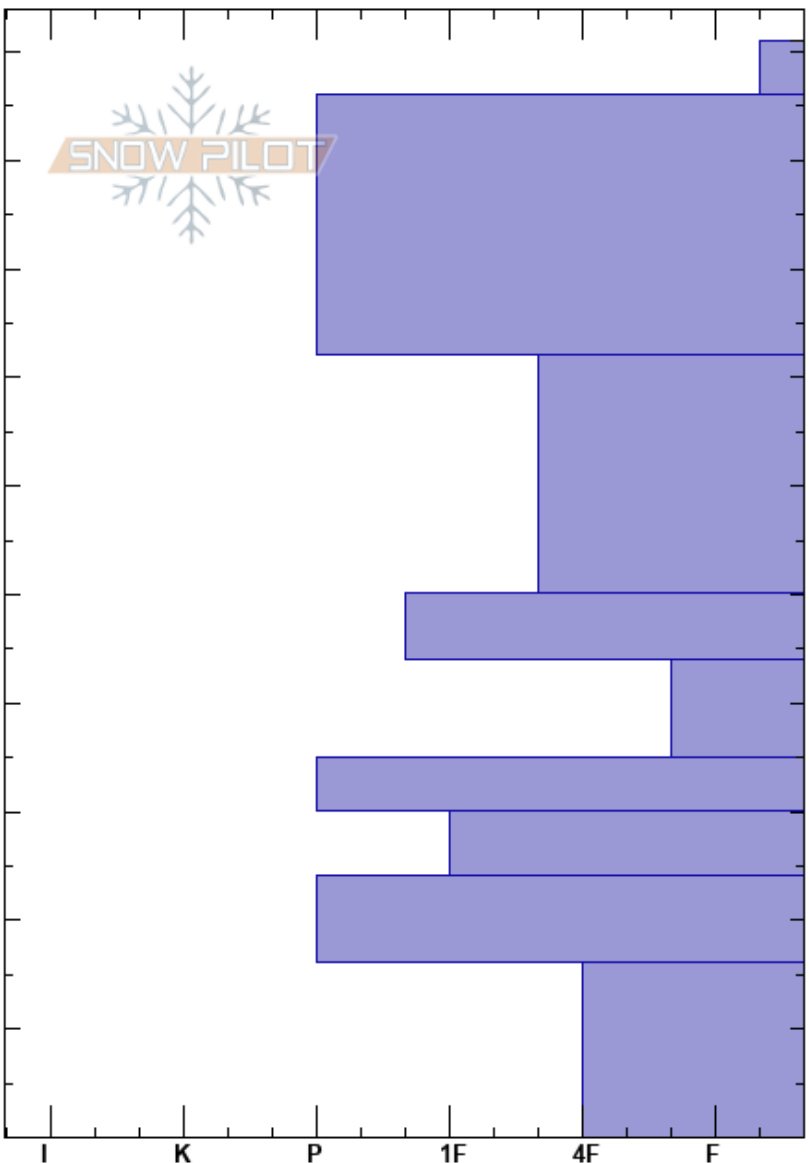

Lab 1
 Bridger Range
 MT
 Elevation: 2542 m
 Aspect: SE
 Specifics:

Zach Popp
 01/20/2017 - 2:15pm
 Co-ord: 45.83000N, -110.92800W
 Slope Angle: 16°
 Wind Loading:

Stability:
 Air Temperature: -4.6°C
 Sky Cover: FEW
 Precipitation: NO
 Wind: Calm

HS: 101
 Layer Notes:
 72-50cm: Problematic layer

Height (m)	Crystal		Moisture	ρ kg/m ³	Stability tests & Layer comments
	Form	Size			
101					
90	/	0.5	D	253	
70	/	1.5	D	294	
60					
50					
40					
30					
20					
10					
0					