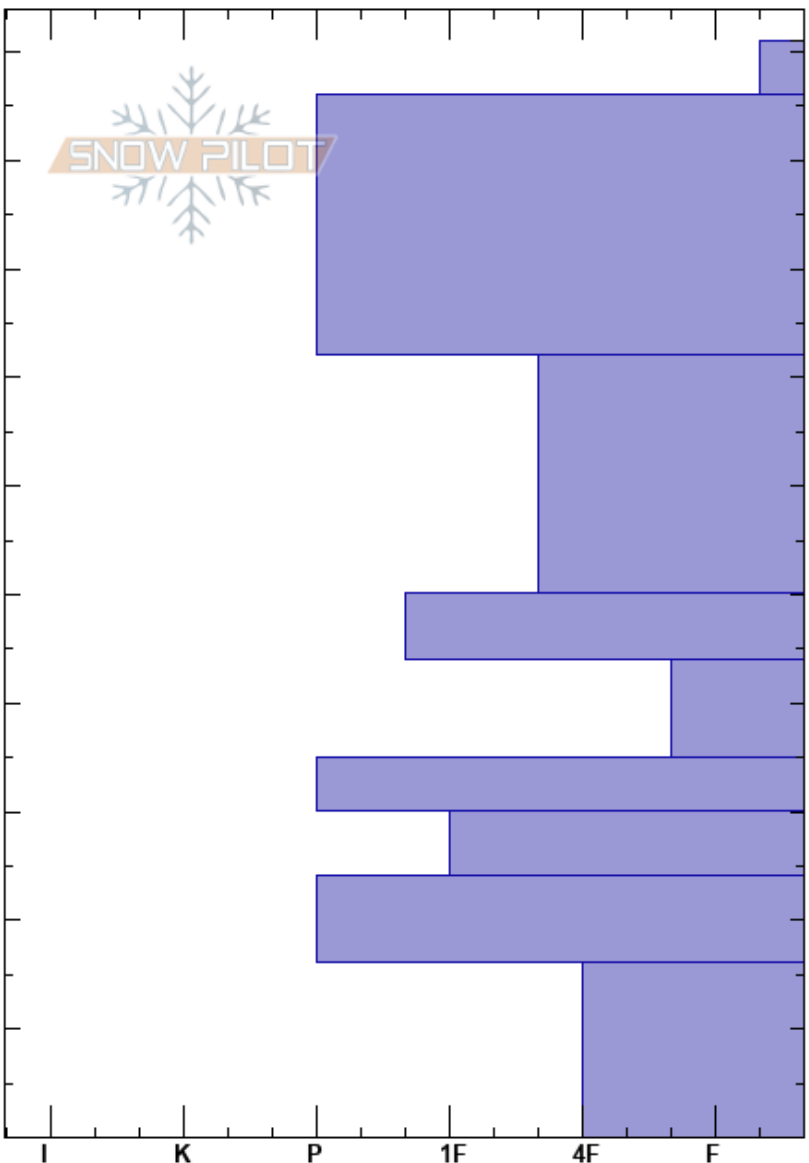

Lab 1
 Bridger Range
 MT
 Elevation: 2542 m
 Aspect: SE
 Specifics:

Zach Popp
 01/20/2017 - 2:15pm
 Co-ord: 45.83000N, -110.92800W
 Slope Angle: 16°
 Wind Loading:

Stability:
 Air Temperature: -4.6°C
 Sky Cover: FEW
 Precipitation: NO
 Wind: Calm

HS: 101
 Layer Notes:
 72-50cm: Problematic layer

Height (m)	Crystal		Moisture	ρ kg/m ³	Stability tests & Layer comments
	Form	Size			
101					
95				253	
80	/	0.5	D		
70				294	
60	/	1.5	D		
50					
40					
30					
20					
10					
0					