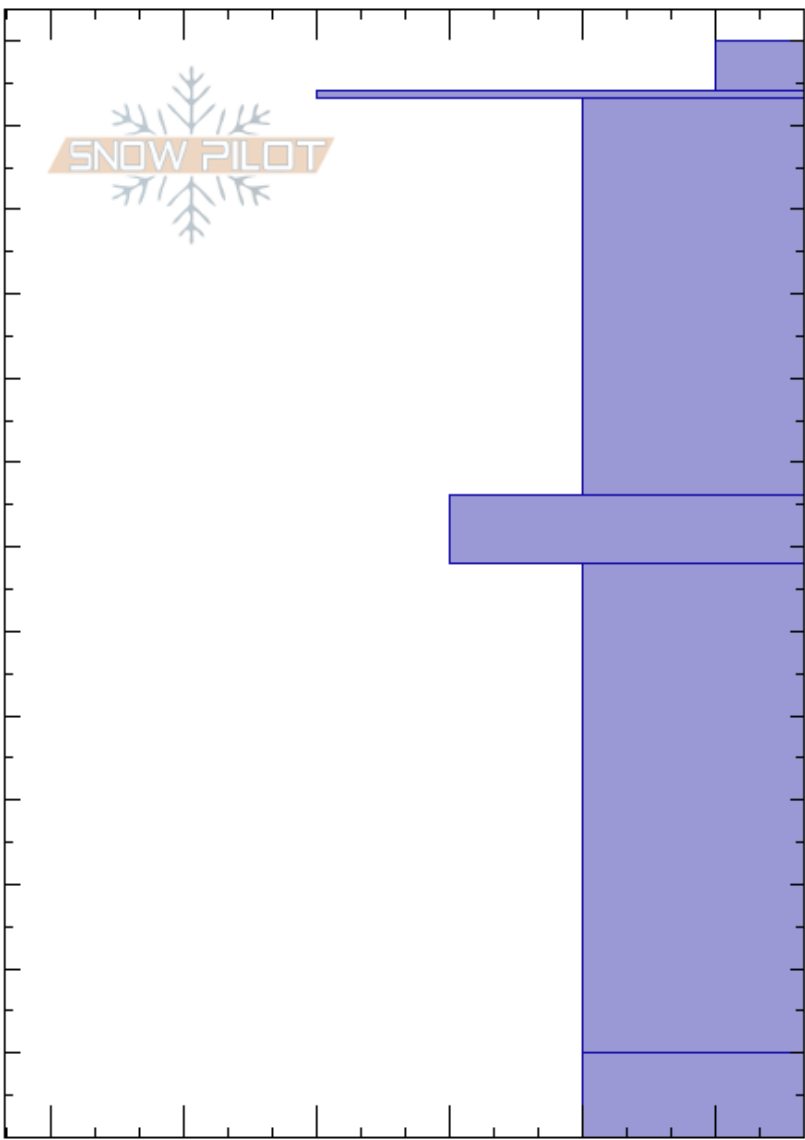

Unc Farm
 Bridger Range
 MT
 Elevation: 8250 ft
 Aspect: 105°
 Specifics: Pit dug in a Ski Area

Bridger Bowl
 01/23/2017 - 12:01pm
 Co-ord:
 Slope Angle: 35°
 Wind Loading:

Stability:
 Air Temperature:
 Sky Cover: SCT
 Precipitation: NO
 Wind: Calm

HS: 130

Layer Notes:

Form	Crystal		Moisture	ρ kg/m ³	Stability tests & Layer comments
	Size				
/	0.5				
•	0.5				
⊖	0.5				
⊖	1				
^	1-2.5				
^	3-4				

Notes: