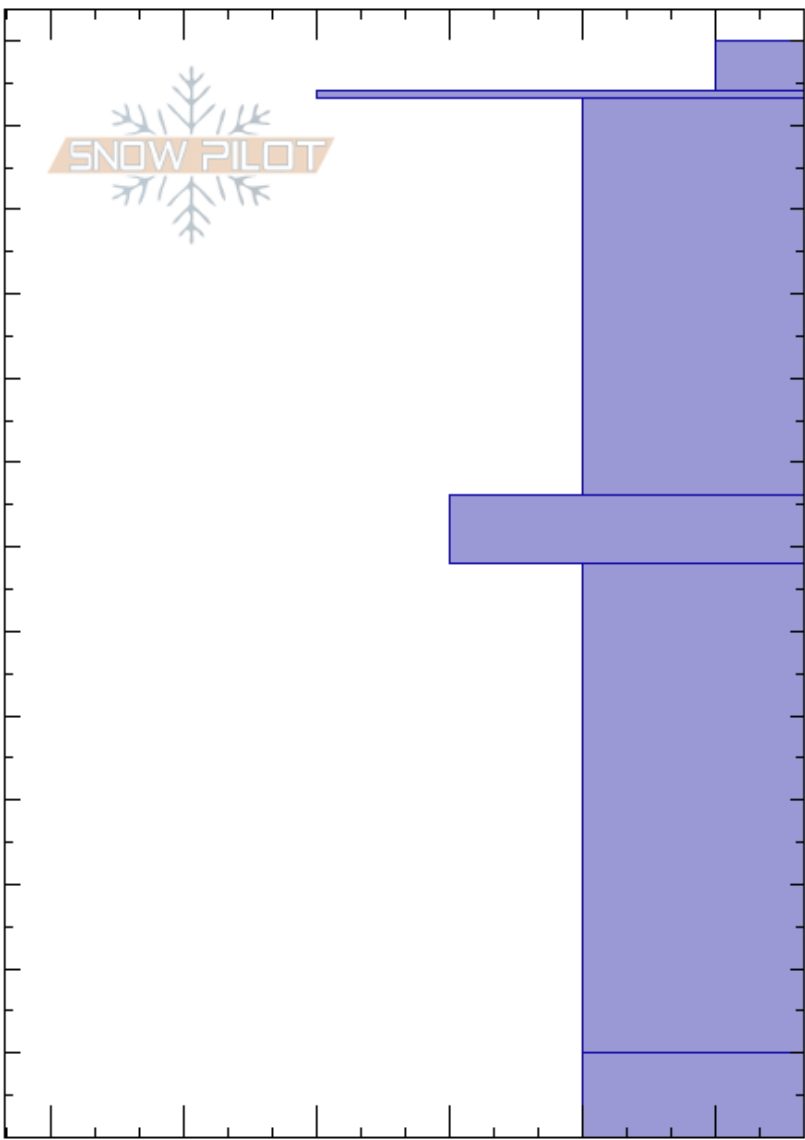

Unc Farm
 Bridger Range
 MT
 Elevation: 8250 ft
 Aspect: 105°
 Specifics: Pit dug in a Ski Area

Bridger Bowl
 01/23/2017 - 12:01pm
 Co-ord:
 Slope Angle: 35°
 Wind Loading:

Stability:
 Air Temperature:
 Sky Cover: SCT
 Precipitation: NO
 Wind: Calm

HS: 130

Layer Notes:

Elevation (ft)	Crystal		Moisture	ρ kg/m ³	Stability tests & Layer comments
	Form	Size			
130					
128 - 125	/	0.5			
125 - 122	•	0.5			
122 - 70	⊖	0.5			
70 - 68	⊖	1			
68 - 10	^	1-2.5			
10 - 0	^	3-4			