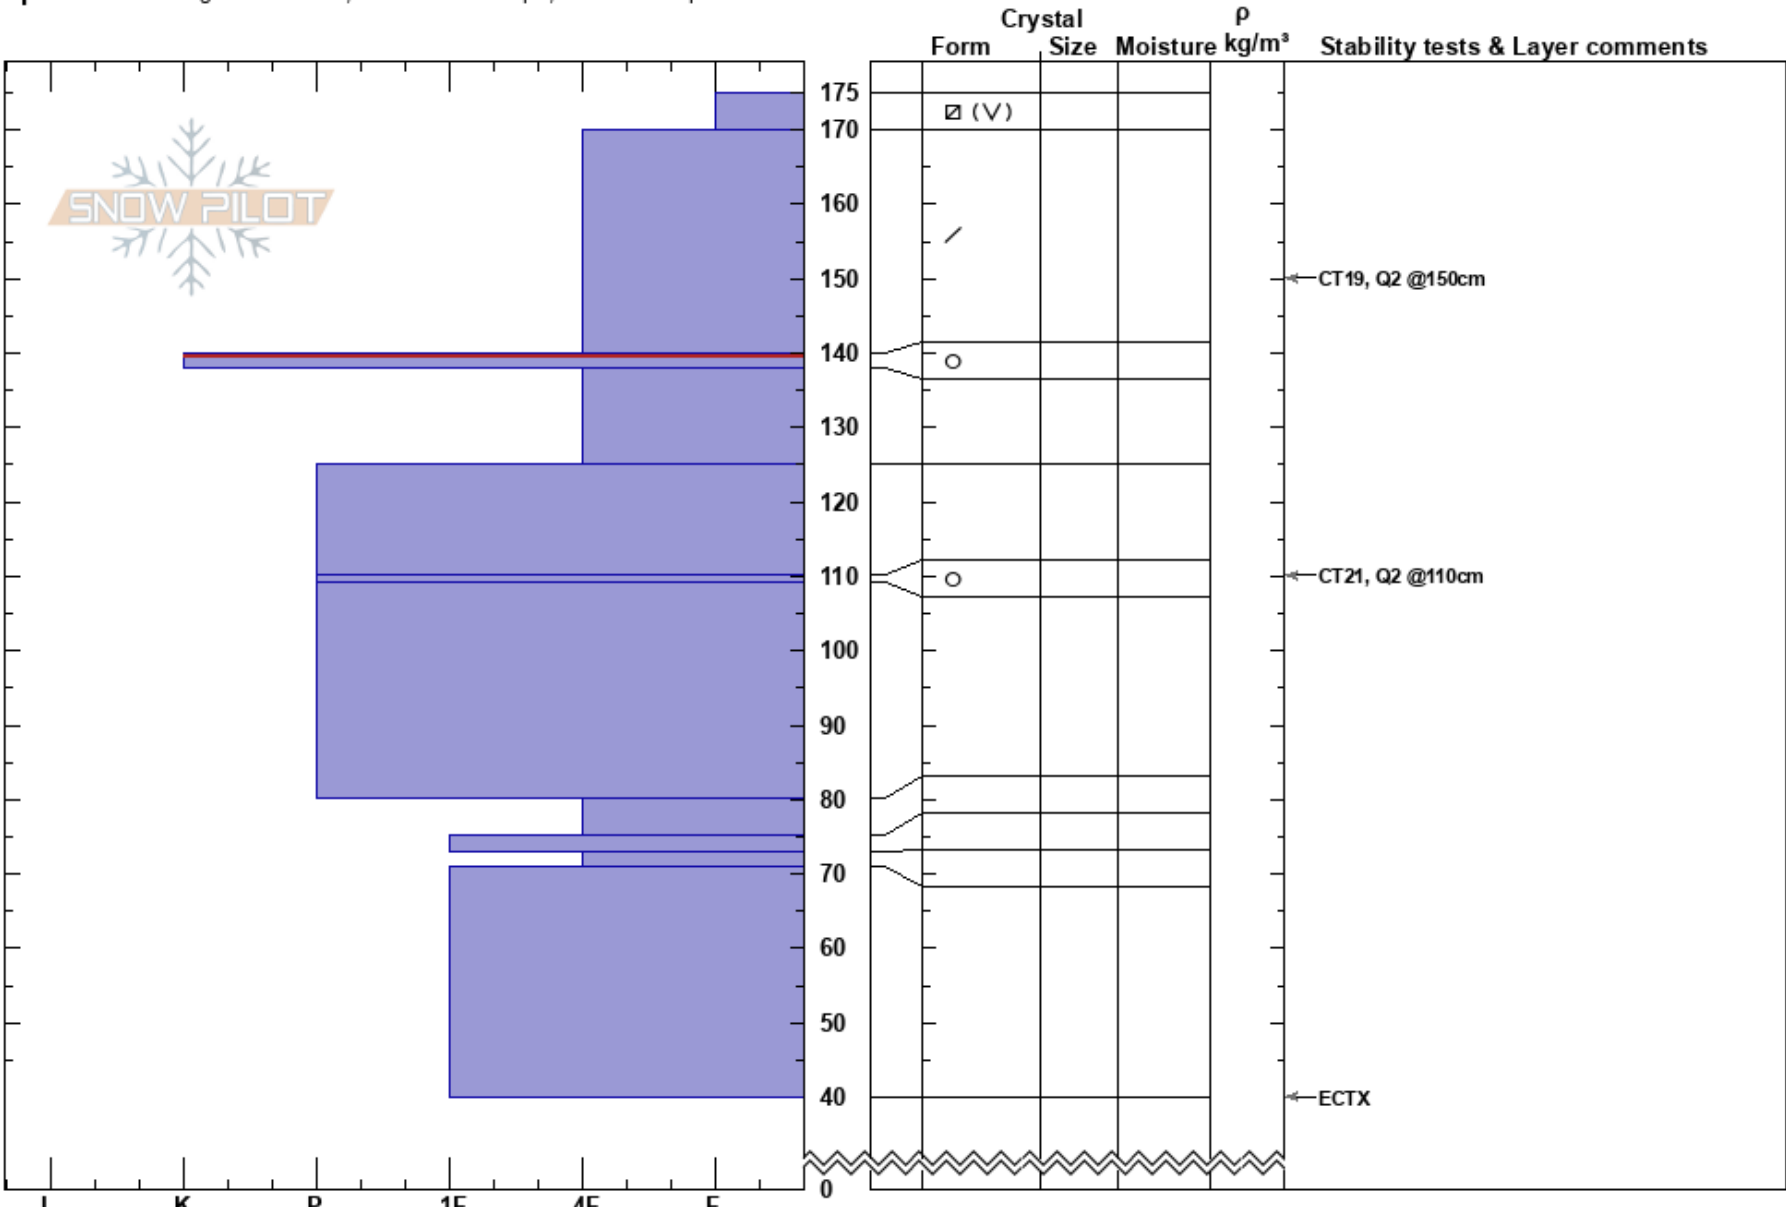

Sam;s Knobb-North  
 Southern Wasatch  
 UT  
 Elevation: 8600 ft  
 Aspect: 45°  
 Specifics: Pit dug in a Ski Area; Ski tracks on slope; We skied slope

Snow Safety  
 01/19/2017 - 12:00pm  
 Co-ord:  
 Slope Angle: 37°  
 Wind Loading:

Stability: Good HS: 175  
 Air Temperature: 140-138cm: Problematic layer  
 Sky Cover: BKN  
 Precipitation: NO  
 Wind:

Notes: Thompson.  
 Closed area. Previously open.