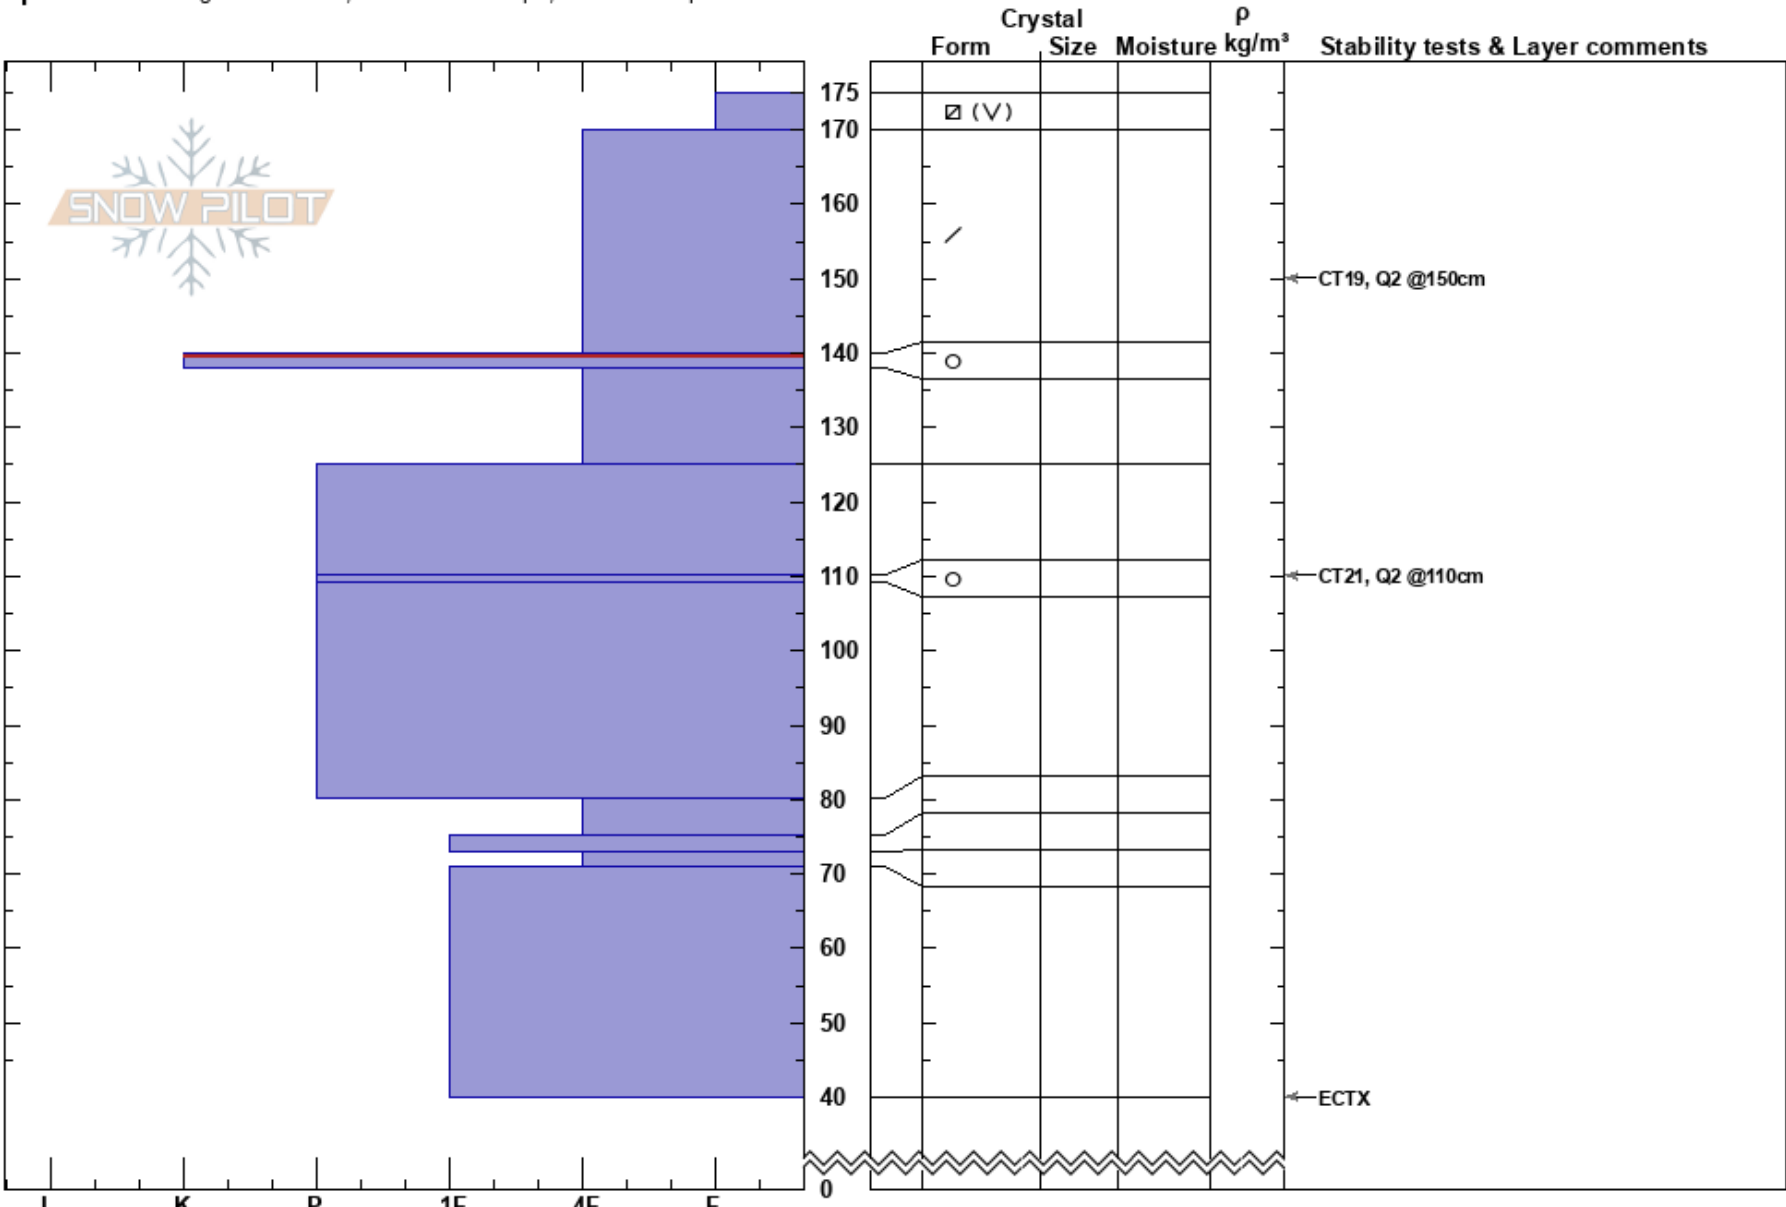

Sam;s Knobb-North
 Southern Wasatch
 UT
 Elevation: 8600 ft
 Aspect: 45°
 Specifics: Pit dug in a Ski Area; Ski tracks on slope; We skied slope

Snow Safety
 01/19/2017 - 12:00pm
 Co-ord:
 Slope Angle: 37°
 Wind Loading:

Stability: Good HS: 175
 Air Temperature: 140-138cm: Problematic layer
 Sky Cover: BKN
 Precipitation: NO
 Wind:

Notes: Thompson.
 Closed area. Previously open.