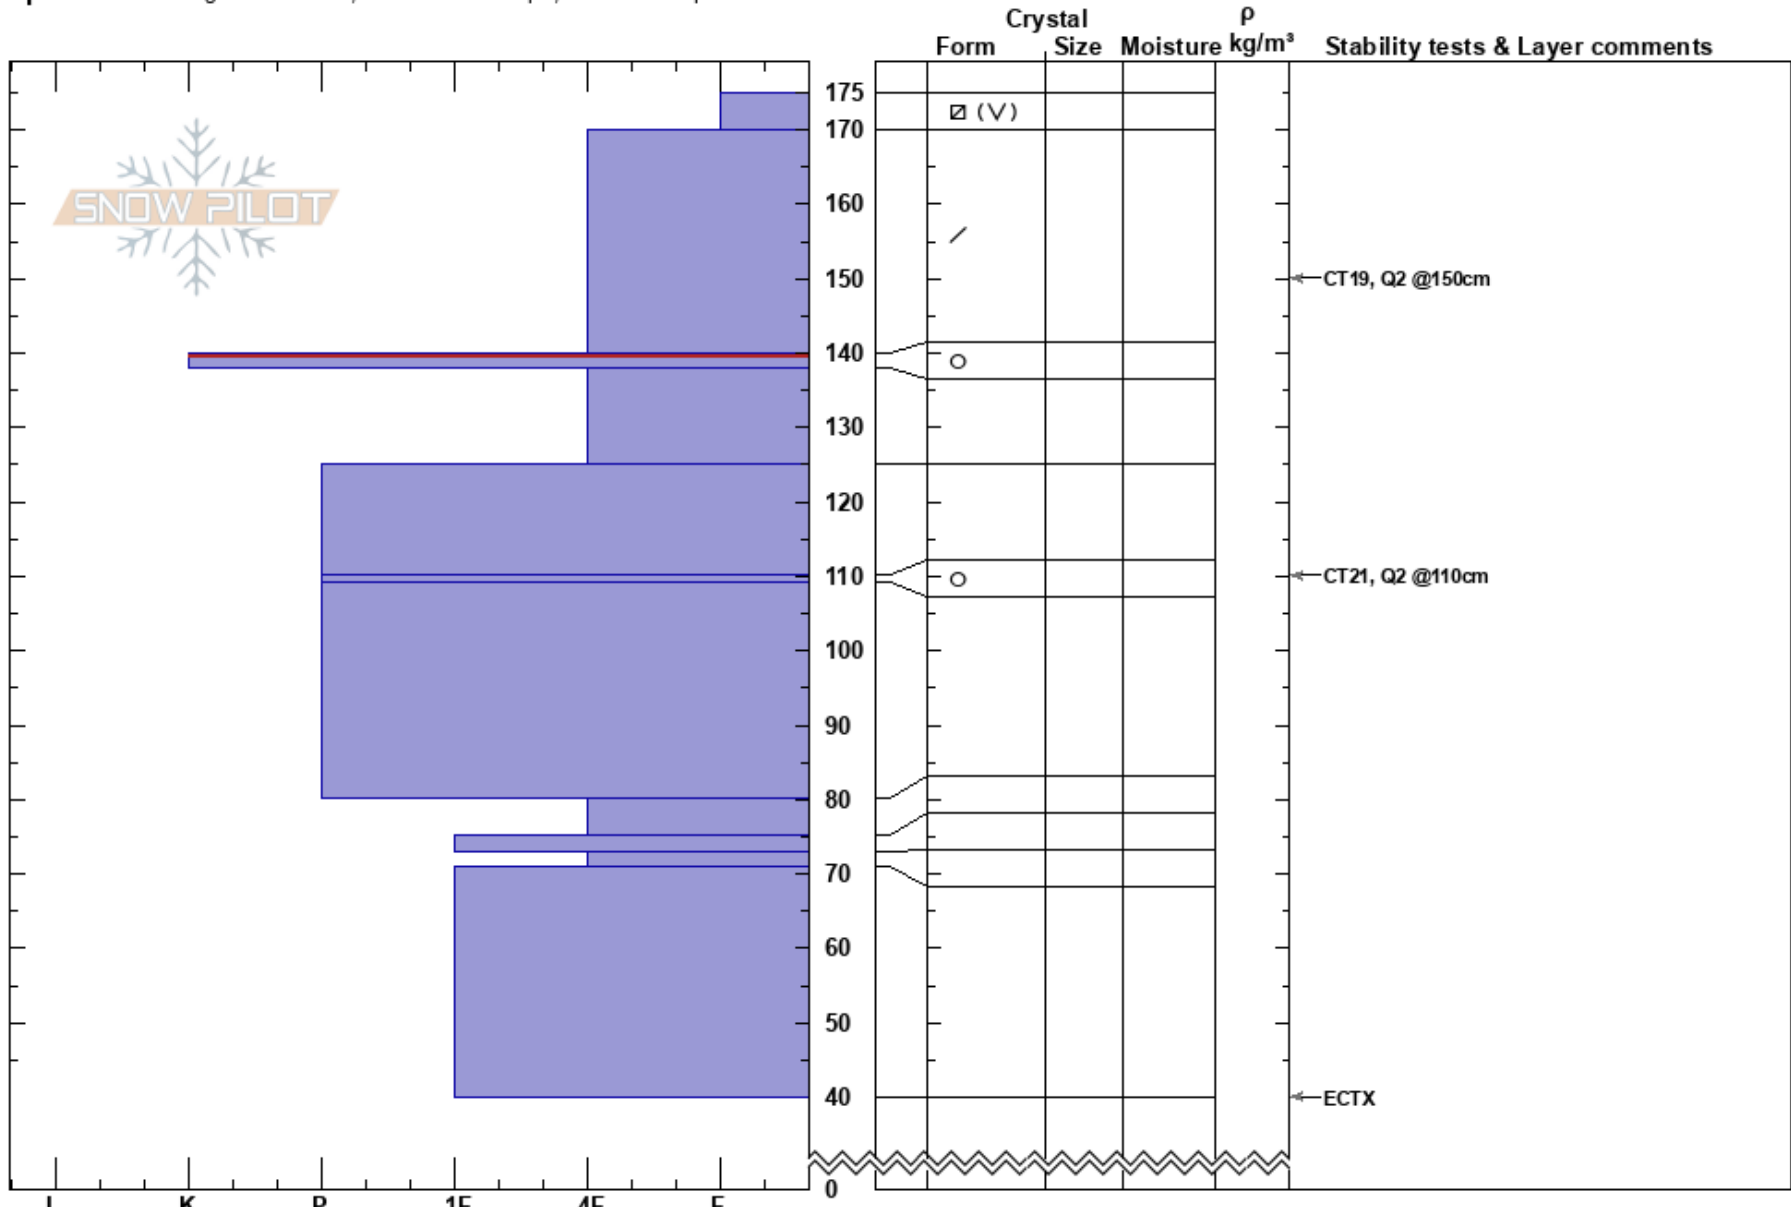

Sam;s Knobb-North  
 Southern Wasatch  
 UT  
 Elevation: 8600 ft  
 Aspect: 45°  
 Specifics: Pit dug in a Ski Area; Ski tracks on slope; We skied slope

Snow Safety  
 01/19/2017 - 12:00pm  
 Co-ord:  
 Slope Angle: 37°  
 Wind Loading:

Stability: Good  
 Air Temperature:  
 Sky Cover: BKN  
 Precipitation: NO  
 Wind:  
 HS: 175  
 140-138cm: Problematic layer

Notes: Thompson.  
 Closed area. Previously open.