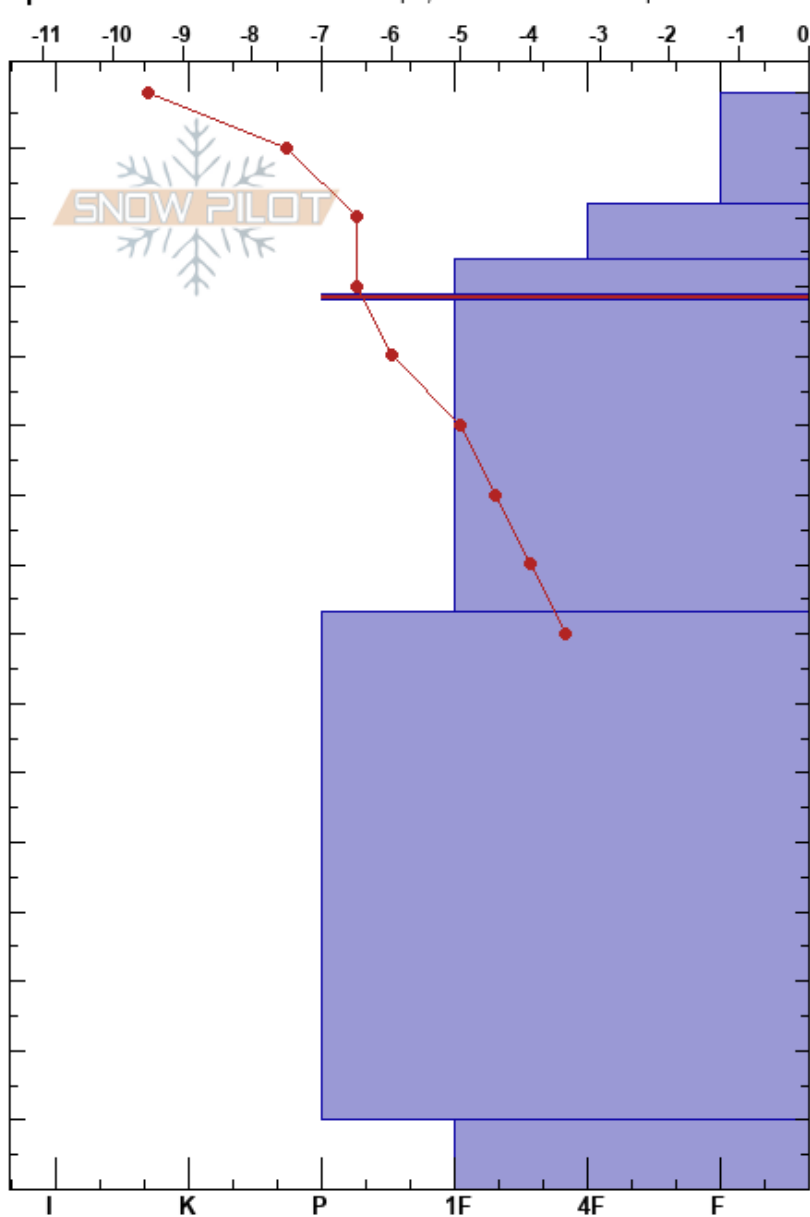

Lolo Pass
 Bitterroot
 MT
 Elevation: 6700 ft
 Aspect: 320°
 Specifics: Snowmobile tracks on slope; We snowmobiled slope

Timothy Laroche
 01/23/2017 - 11:00am
 Co-ord: 46.64351N, -114.62047W
 Slope Angle: 30°
 Wind Loading: previous

Stability: Very Good
 Air Temperature: -6.5°C
 Sky Cover: SCT
 Precipitation: NO
 Wind: NW Light Breeze

HS: 158
 129-128cm: Problematic layer

Form	Crystal		Moisture	ρ kg/m ³	Stability tests & Layer comments
	Size				
V					
* (/)					
•					CT1, Q2 @142cm
•					ECTN1 @142cm
=					CT22, Q2 @129cm
					ECTN21 @129cm
.					
.					
B					