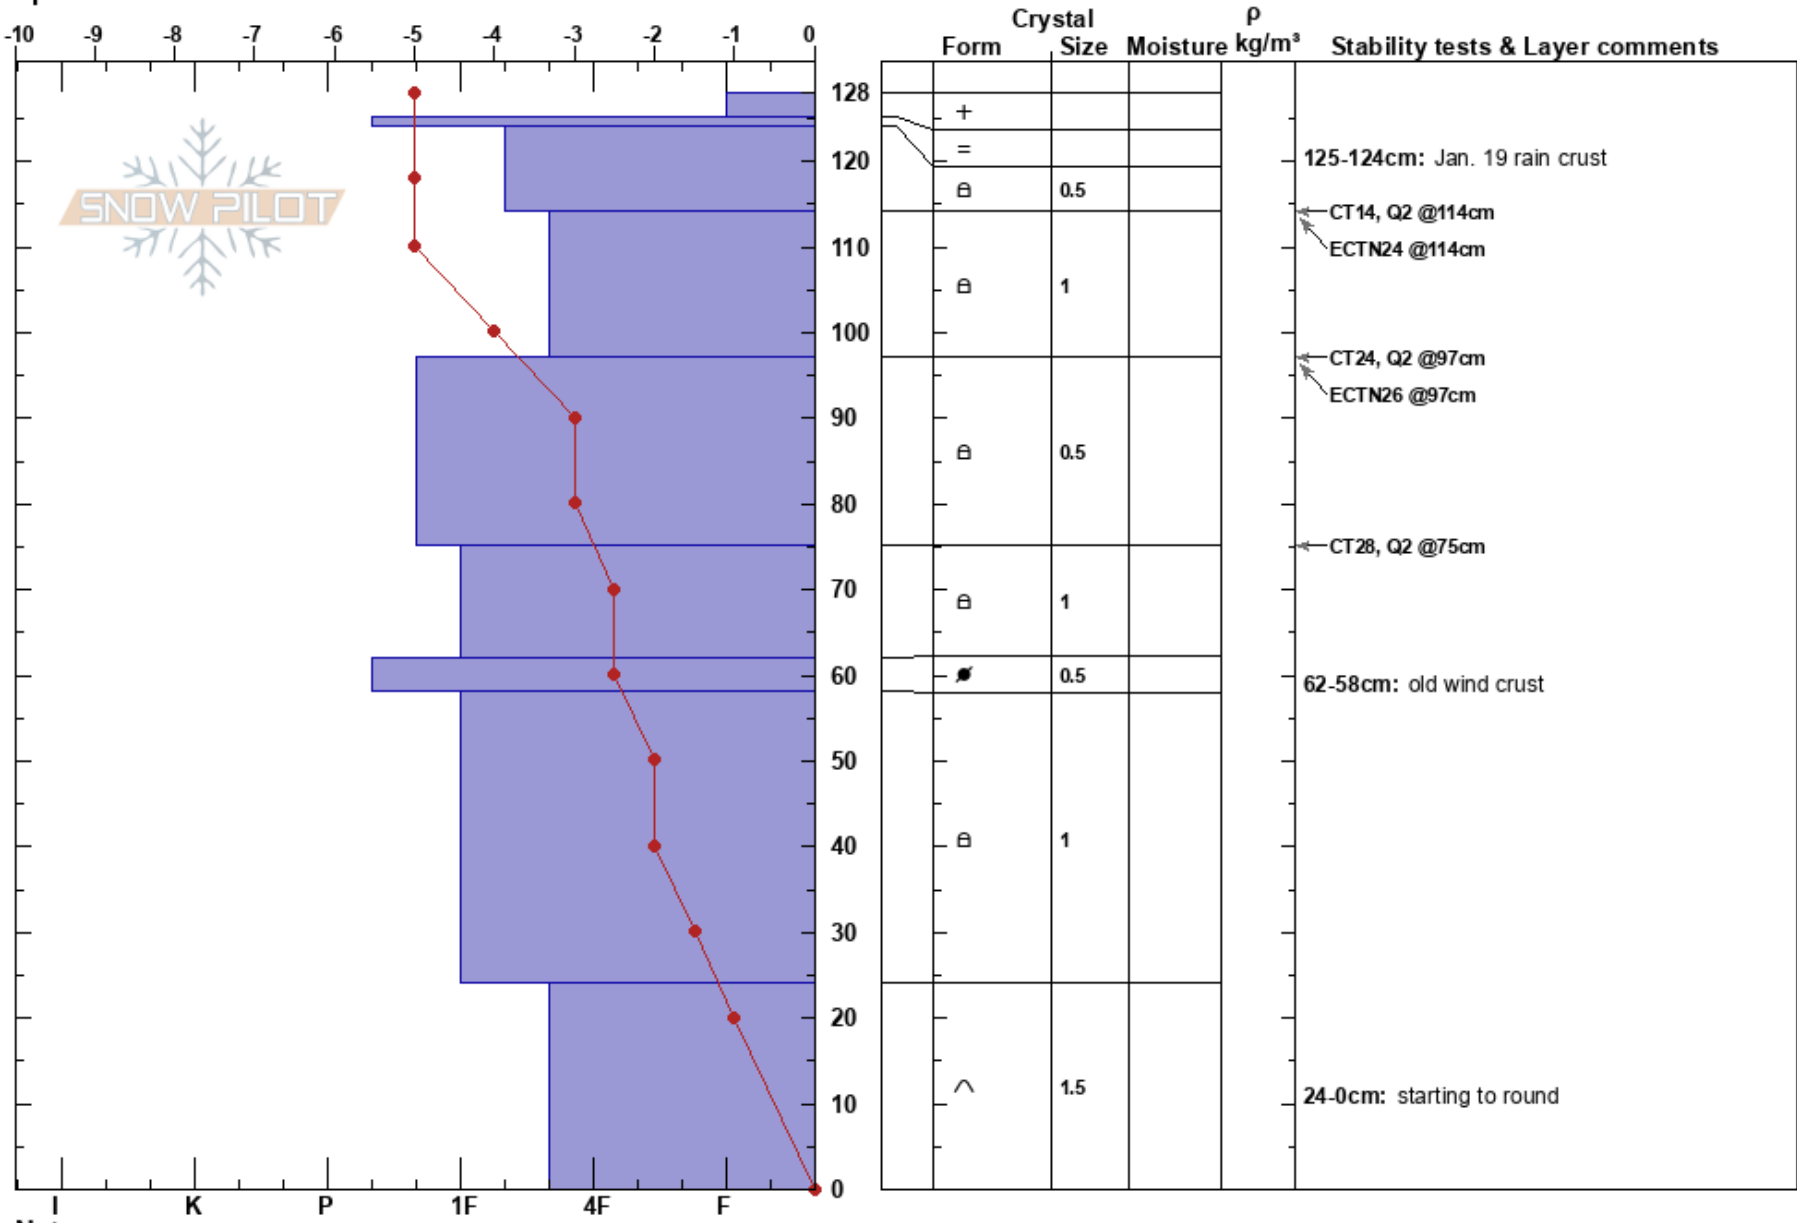

Shed 5 SZ
 Lewis Range
 MT
 Elevation: 6000 ft
 Aspect: E
 Specifics:

Ted Steiner
 01/23/2017 - 1:30pm
 Co-ord:
 Slope Angle: 28°
 Wind Loading: no

Stability:
 Air Temperature: -5°C
 Sky Cover: OVC
 Precipitation: S-1
 Wind: NE Light Breeze

HS: 128
 PF: 20
 125-124cm: Jan. 19 rain crust
 62-58cm: old wind crust
 24-0cm: starting to round

Notes: Light winds all day.