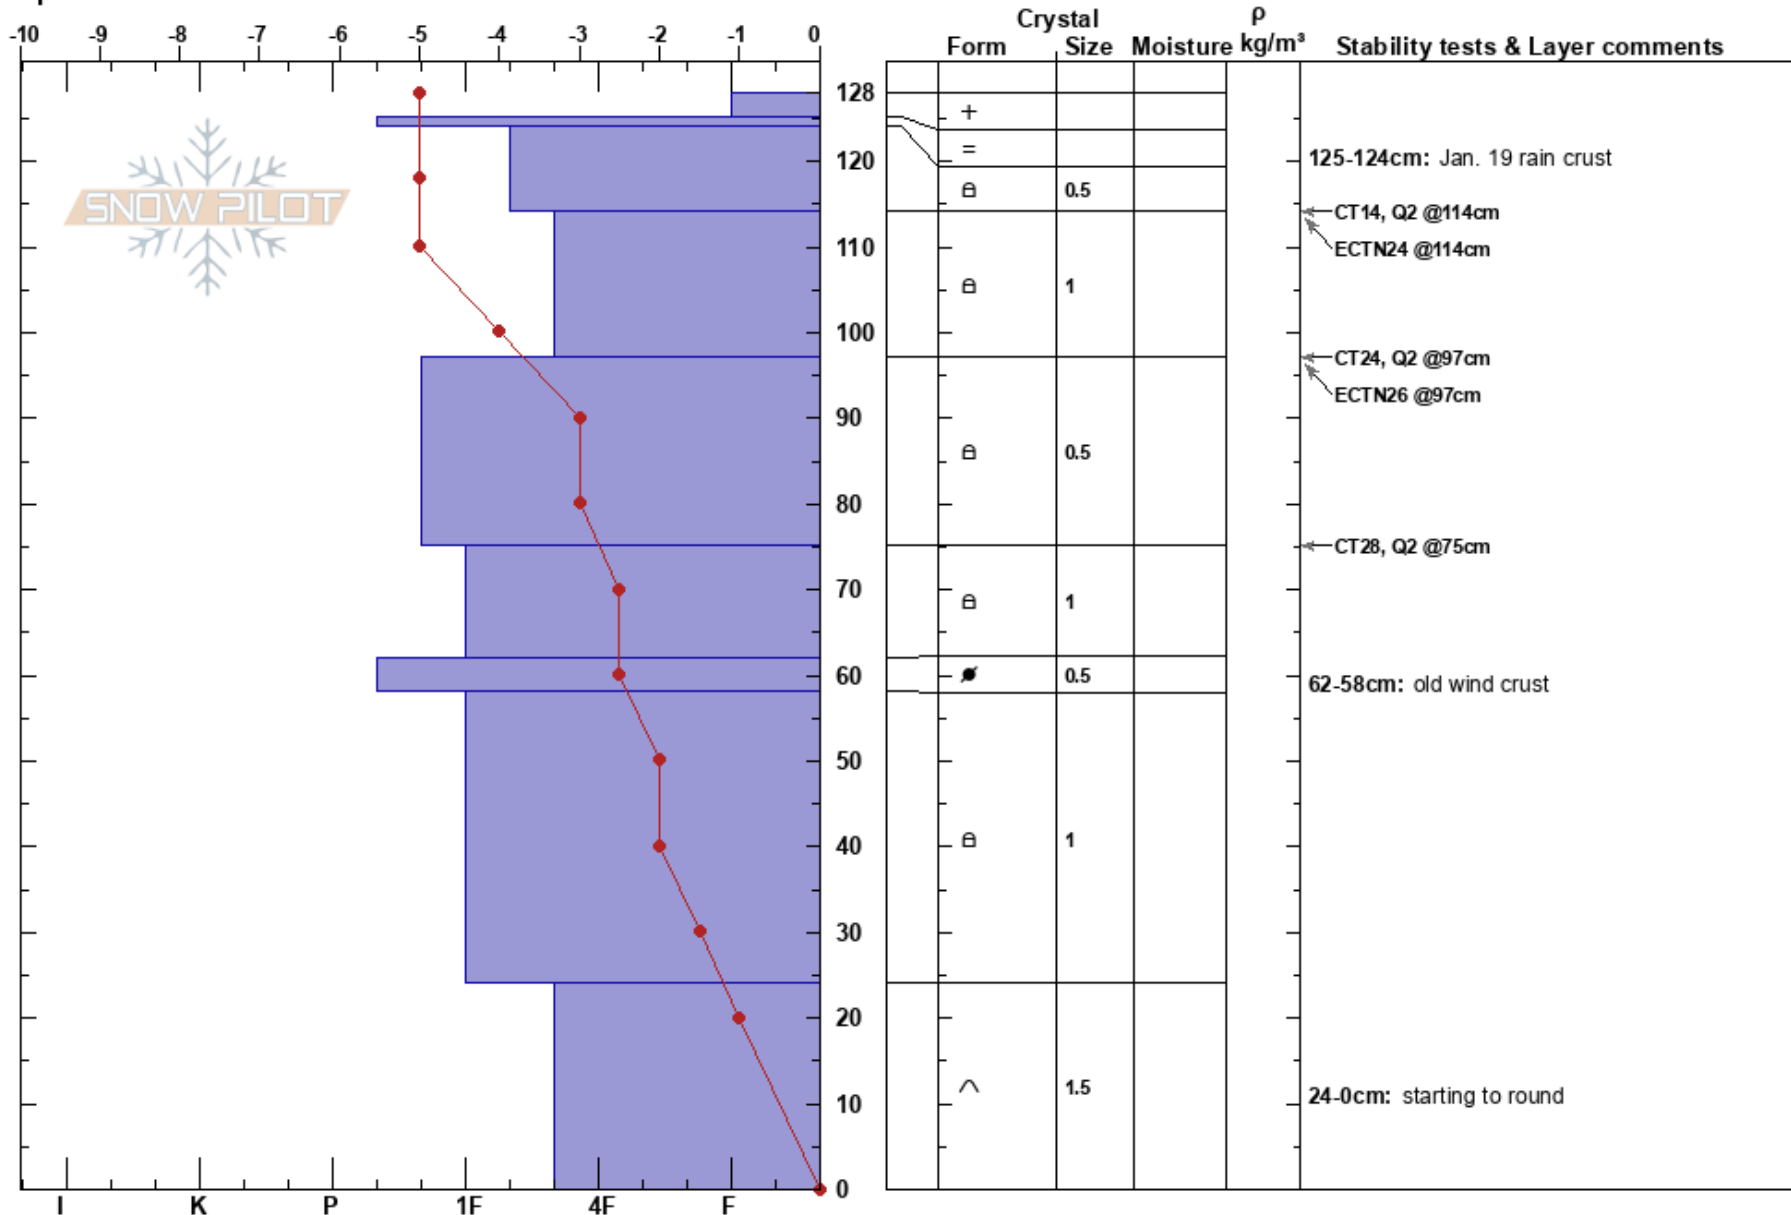

Shed 5 SZ
 Lewis Range
 MT
 Elevation: 6000 ft
 Aspect: E
 Specifics:

Ted Steiner
 01/23/2017 - 1:30pm
 Co-ord:
 Slope Angle: 28°
 Wind Loading: no

Stability:
 Air Temperature: -5°C
 Sky Cover: OVC
 Precipitation: S-1
 Wind: NE Light Breeze

HS: 128
 PF: 20
 125-124cm: Jan. 19 rain crust
 62-58cm: old wind crust
 24-0cm: starting to round

Notes: Light winds all day.