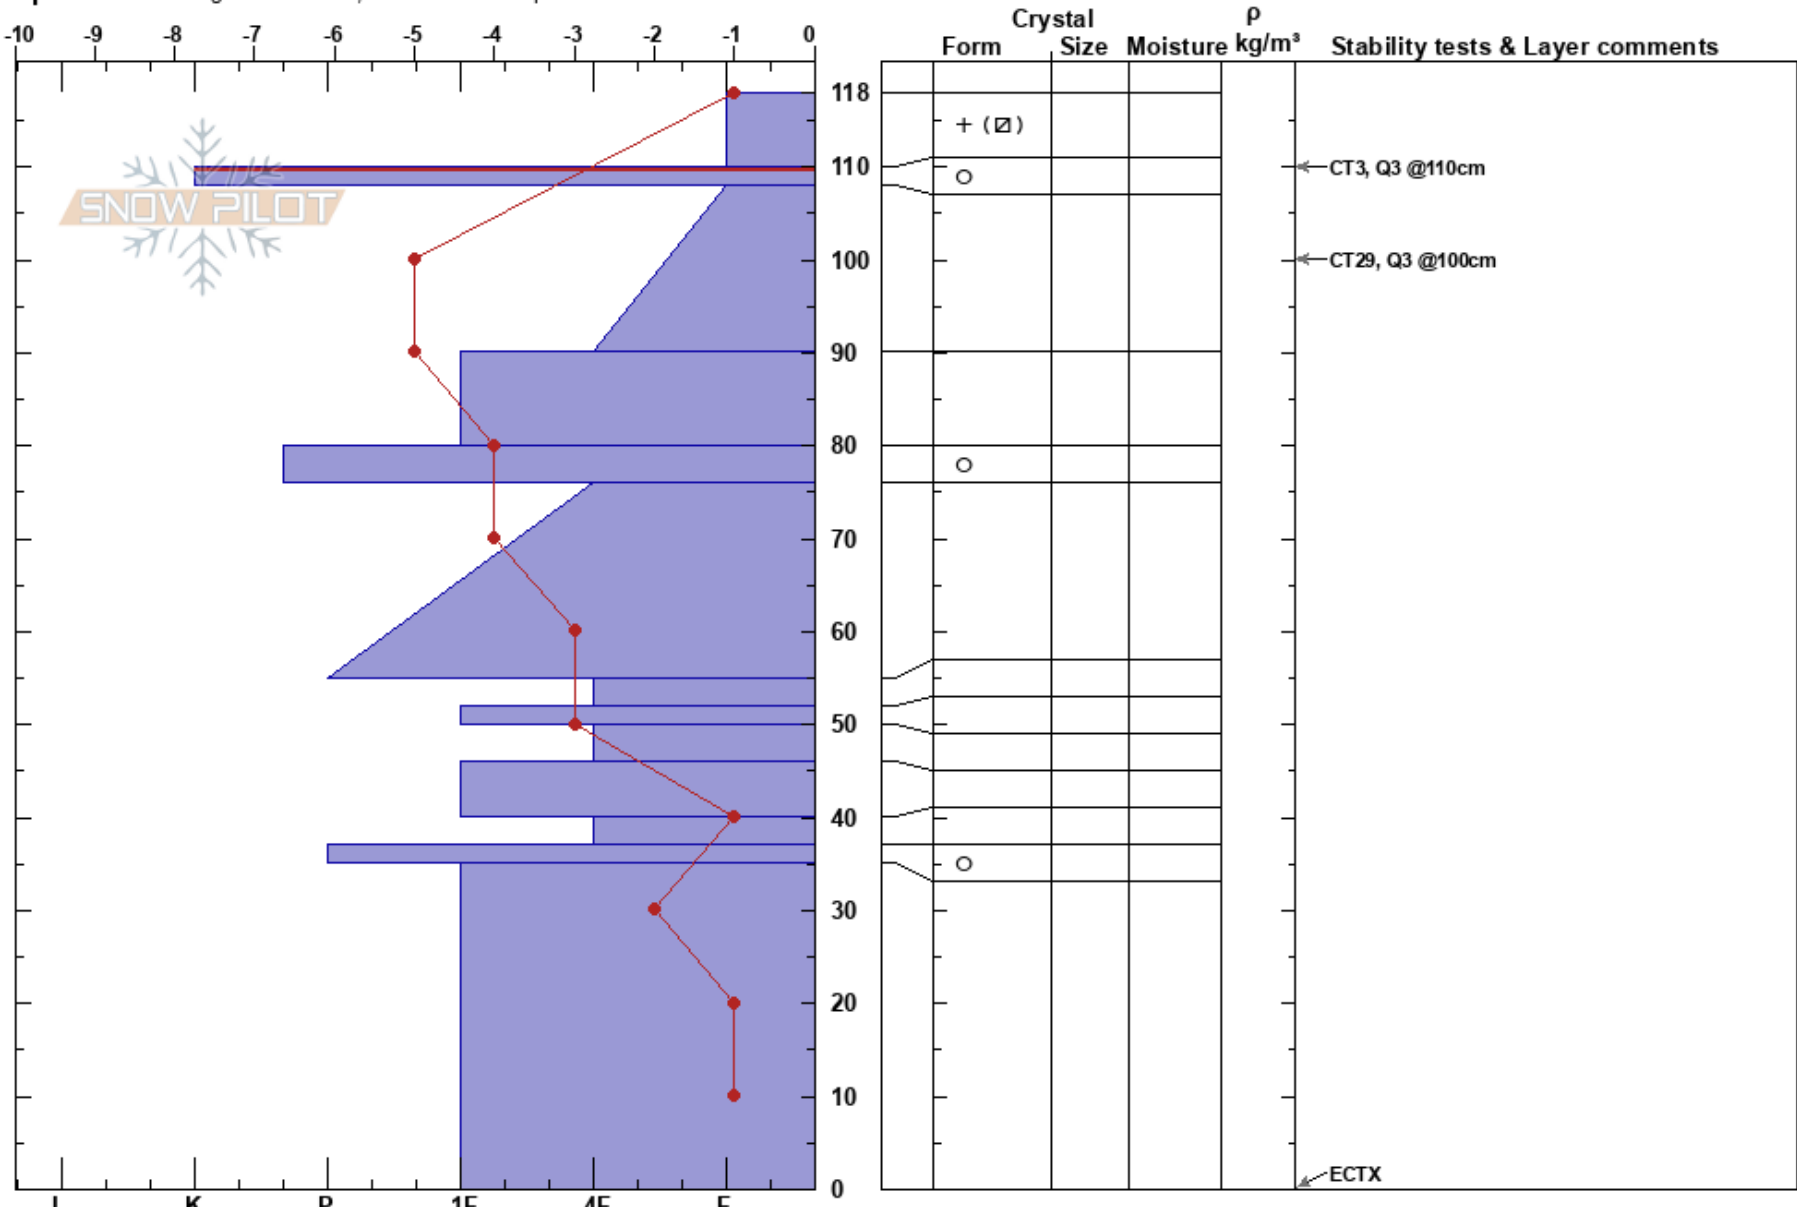

Sam's Knobb- East
 Southern Wasatch
 UT
 Elevation: 8600 ft
 Aspect: 90°
 Specifics: Pit dug in a Ski Area; Ski tracks on slope

Snow Safety
 01/19/2017 - 12:00pm
 Co-ord:
 Slope Angle: 38°
 Wind Loading:

Stability: Good HS: 118
 Air Temperature: -5°C PF: 10 110-108cm: Problematic layer
 Sky Cover: OVC
 Precipitation: S-1
 Wind: Calm

Notes: Thompson
 Closed area. Previously open and has had explosive control work done.