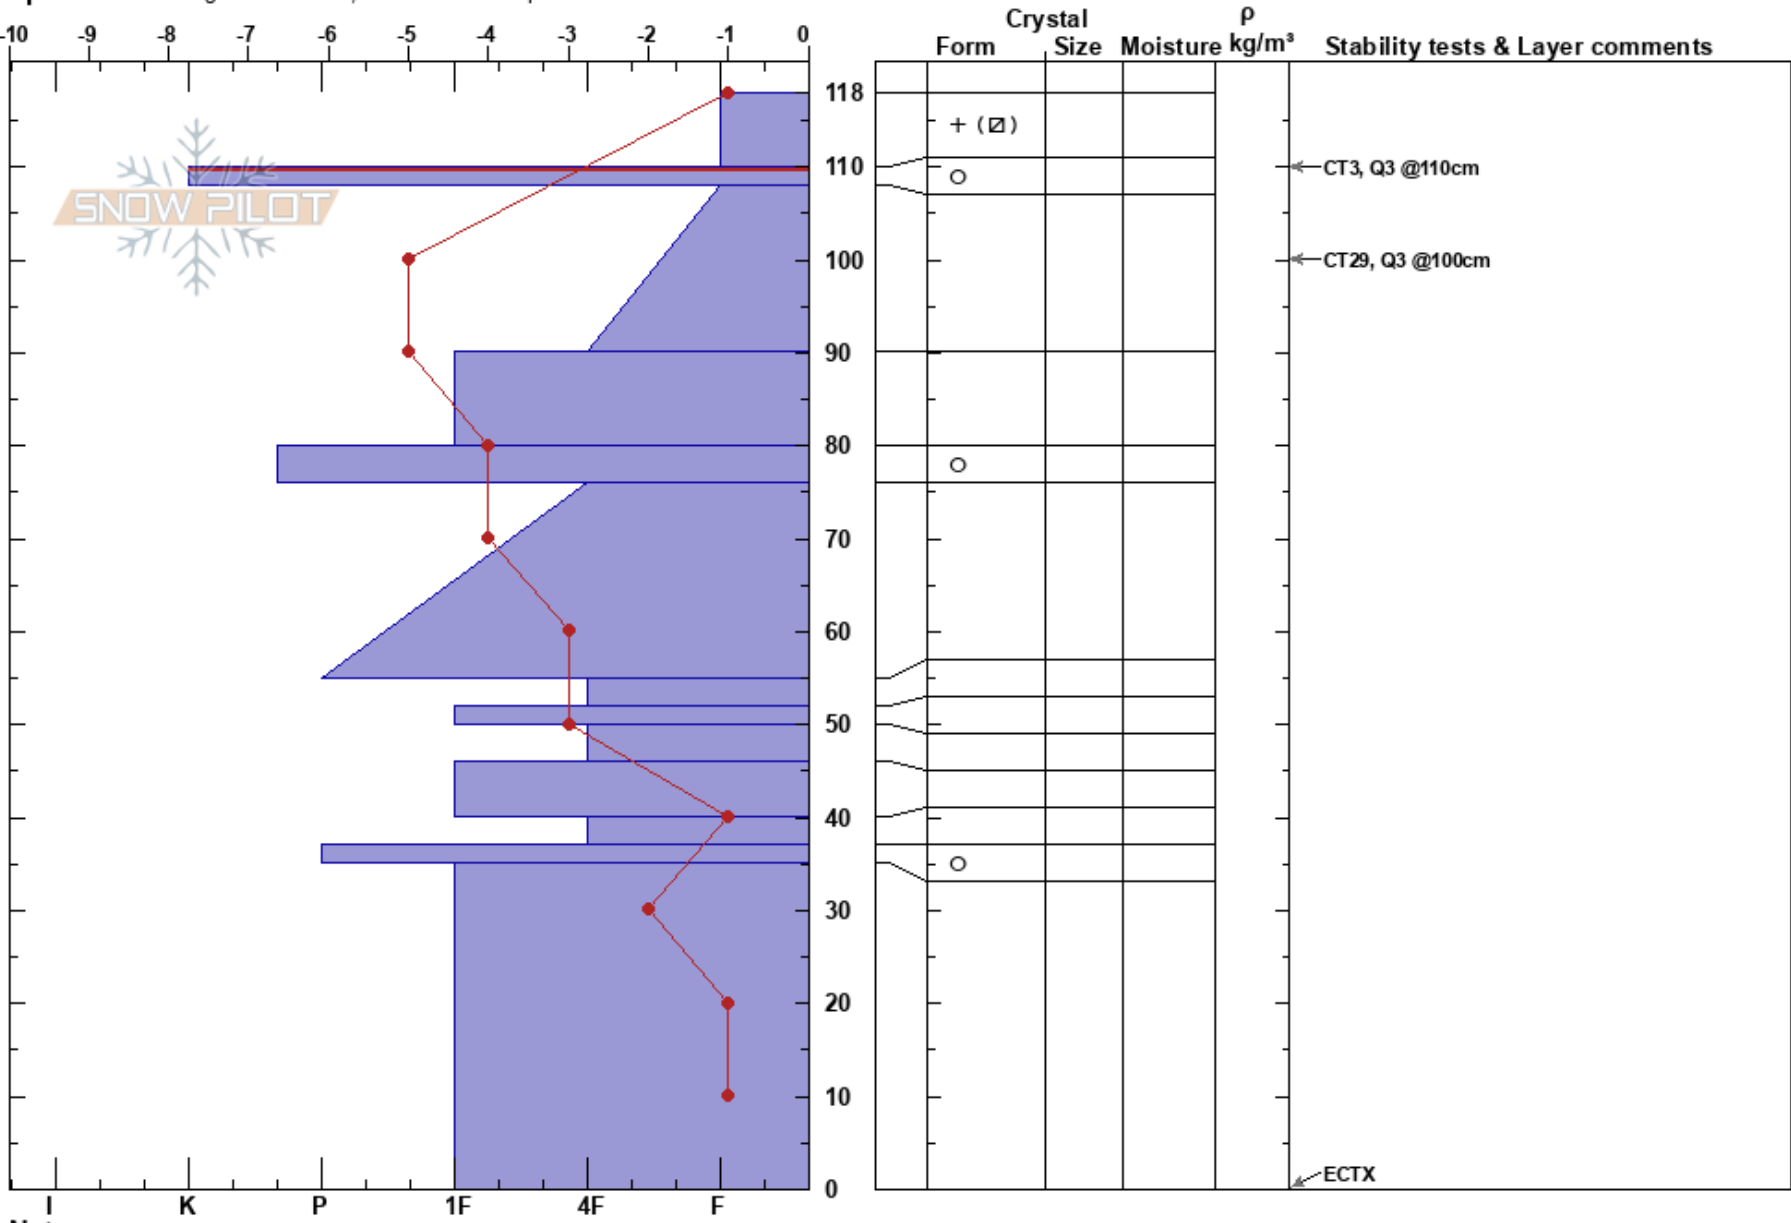

Sam's Knobb- East
 Southern Wasatch
 UT
 Elevation: 8600 ft
 Aspect: 90°
 Specifics: Pit dug in a Ski Area; Ski tracks on slope

Snow Safety
 01/19/2017 - 12:00pm
 Co-ord:
 Slope Angle: 38°
 Wind Loading:

Stability: Good HS: 118 Layer Notes:
 Air Temperature: -5°C PF: 10 110-108cm: Problematic layer
 Sky Cover: OVC
 Precipitation: S-1
 Wind: Calm

Notes: Thompson
 Closed area. Previously open and has had explosive control work done.