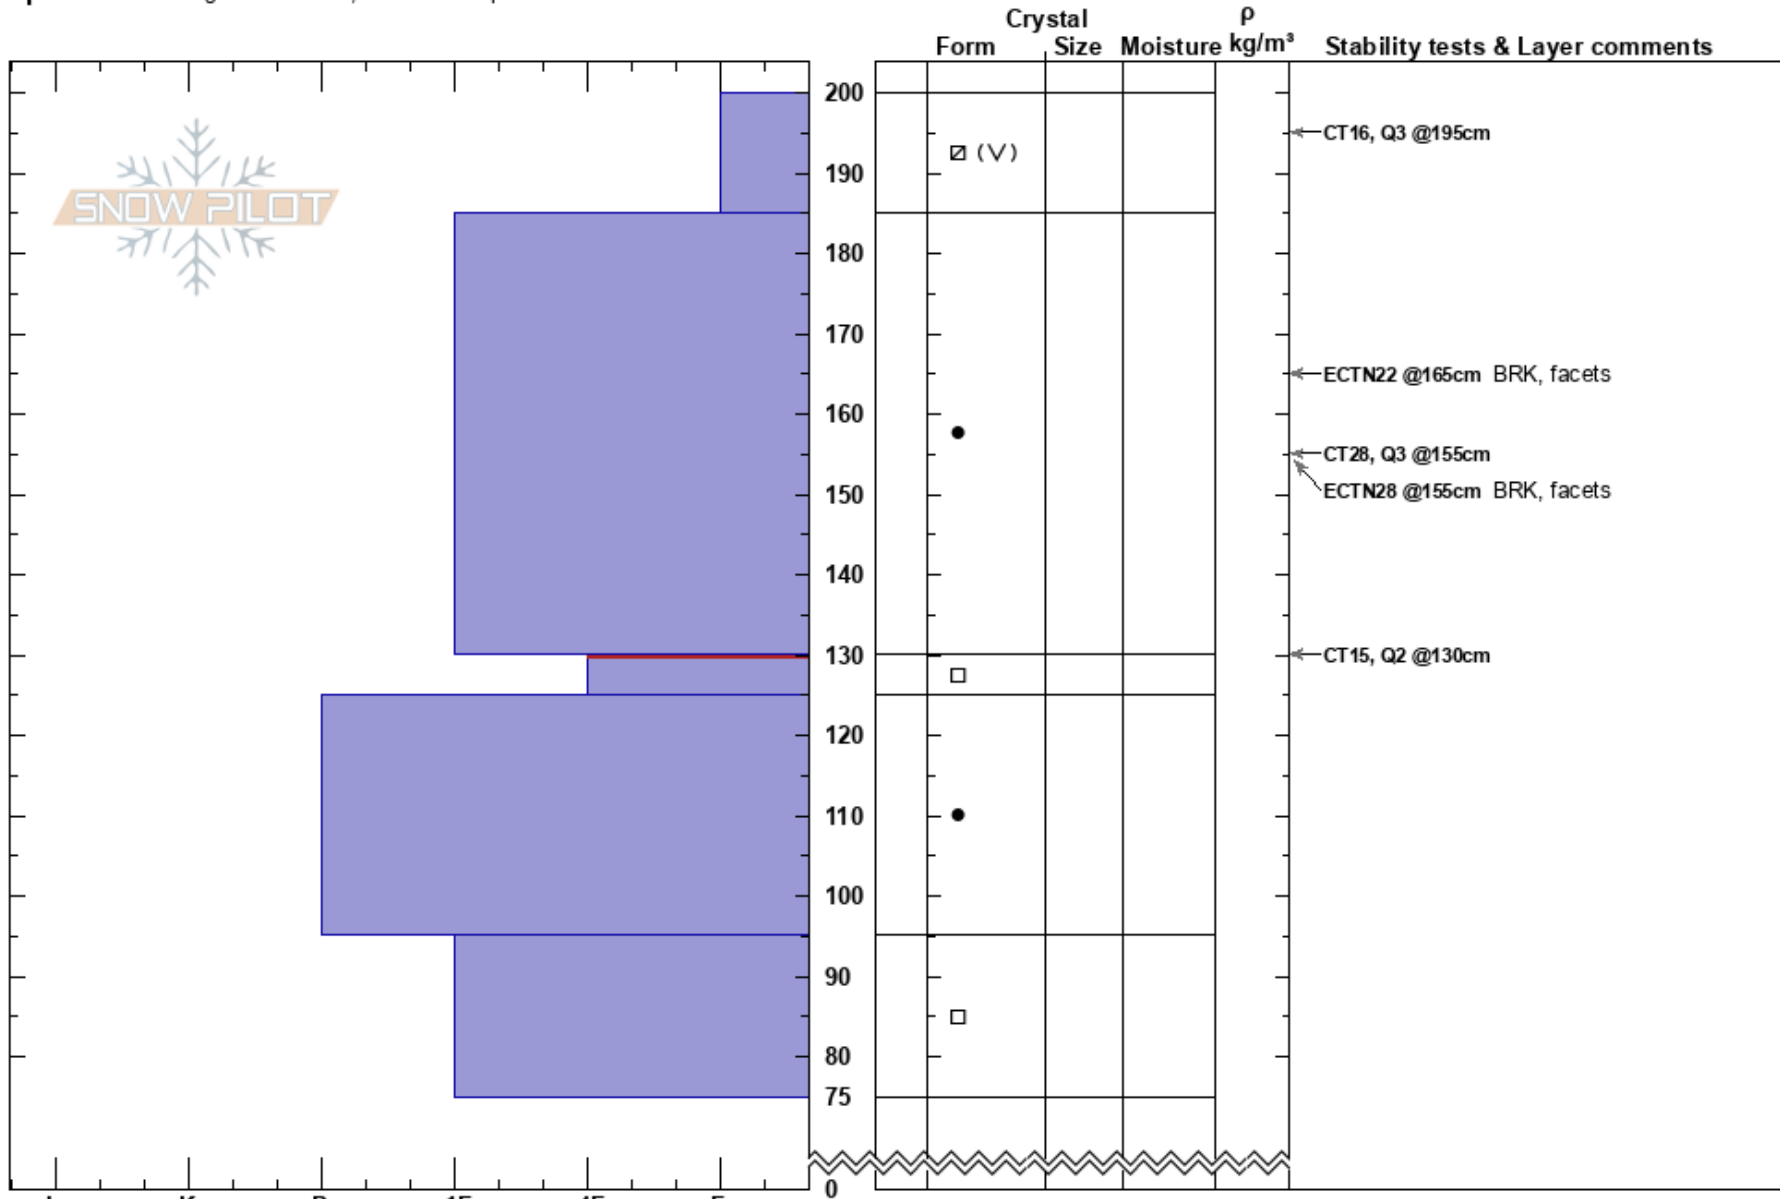

Homelite  
 Southern Wasatch  
 UT  
 Elevation: 9200 ft  
 Aspect: 45°  
 Specifics: Pit dug in a Ski Area; We skied slope

Snow Safety  
 01/19/2017 - 11:00am  
 Co-ord:  
 Slope Angle: 38°  
 Wind Loading:

Stability: Good HS:200  
 Air Temperature: -5°C PF: 20 130-125cm: Problematic layer  
 Sky Cover: OVC  
 Precipitation: S-1  
 Wind: Calm

Notes: Thompson.  
 Open ski area terrain