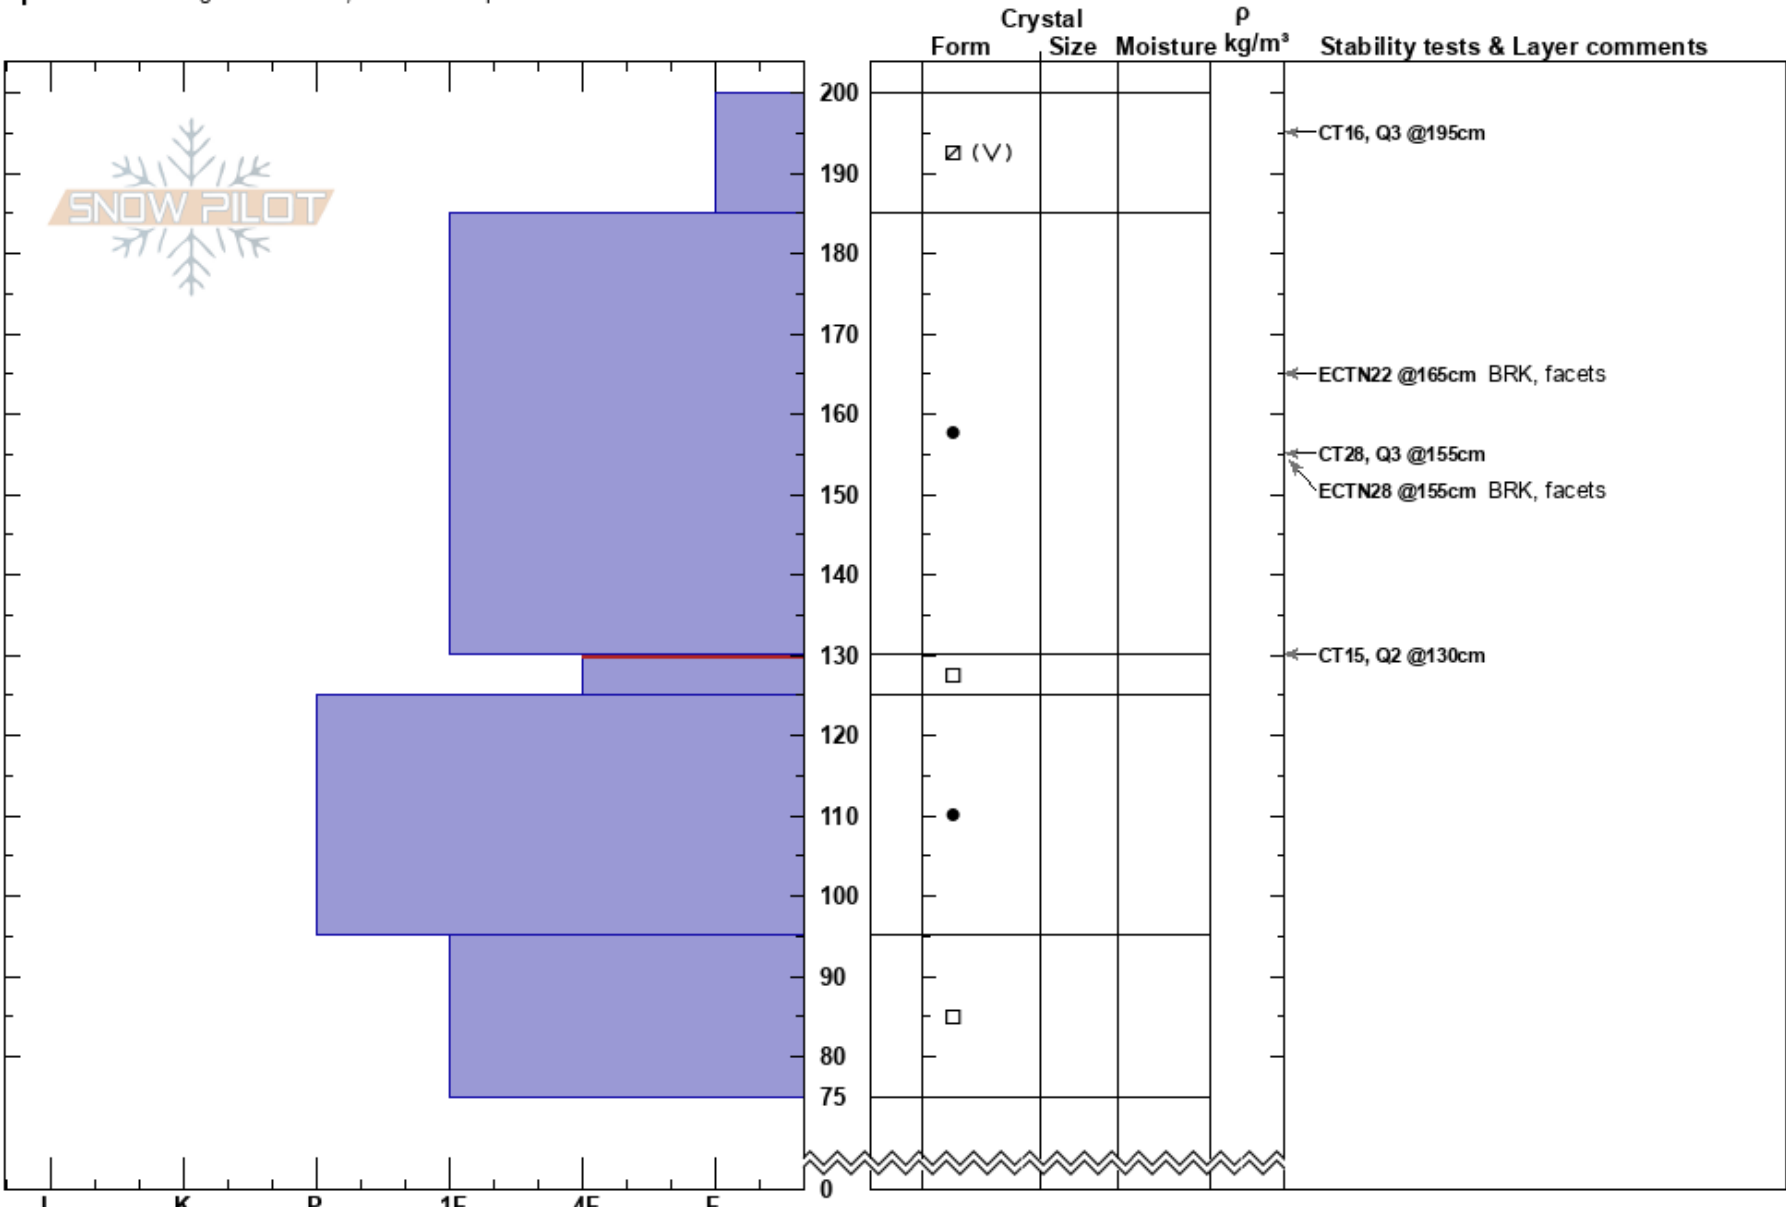

Homelite
 Southern Wasatch
 UT
 Elevation: 9200 ft
 Aspect: 45°
 Specifics: Pit dug in a Ski Area; We skied slope

Snow Safety
 01/19/2017 - 11:00am
 Co-ord:
 Slope Angle: 38°
 Wind Loading:

Stability: Good HS:200
 Air Temperature: -5°C PF: 20 130-125cm: Problematic layer
 Sky Cover: OVC
 Precipitation: S-1
 Wind: Calm

Notes: Thompson.
 Open ski area terrain