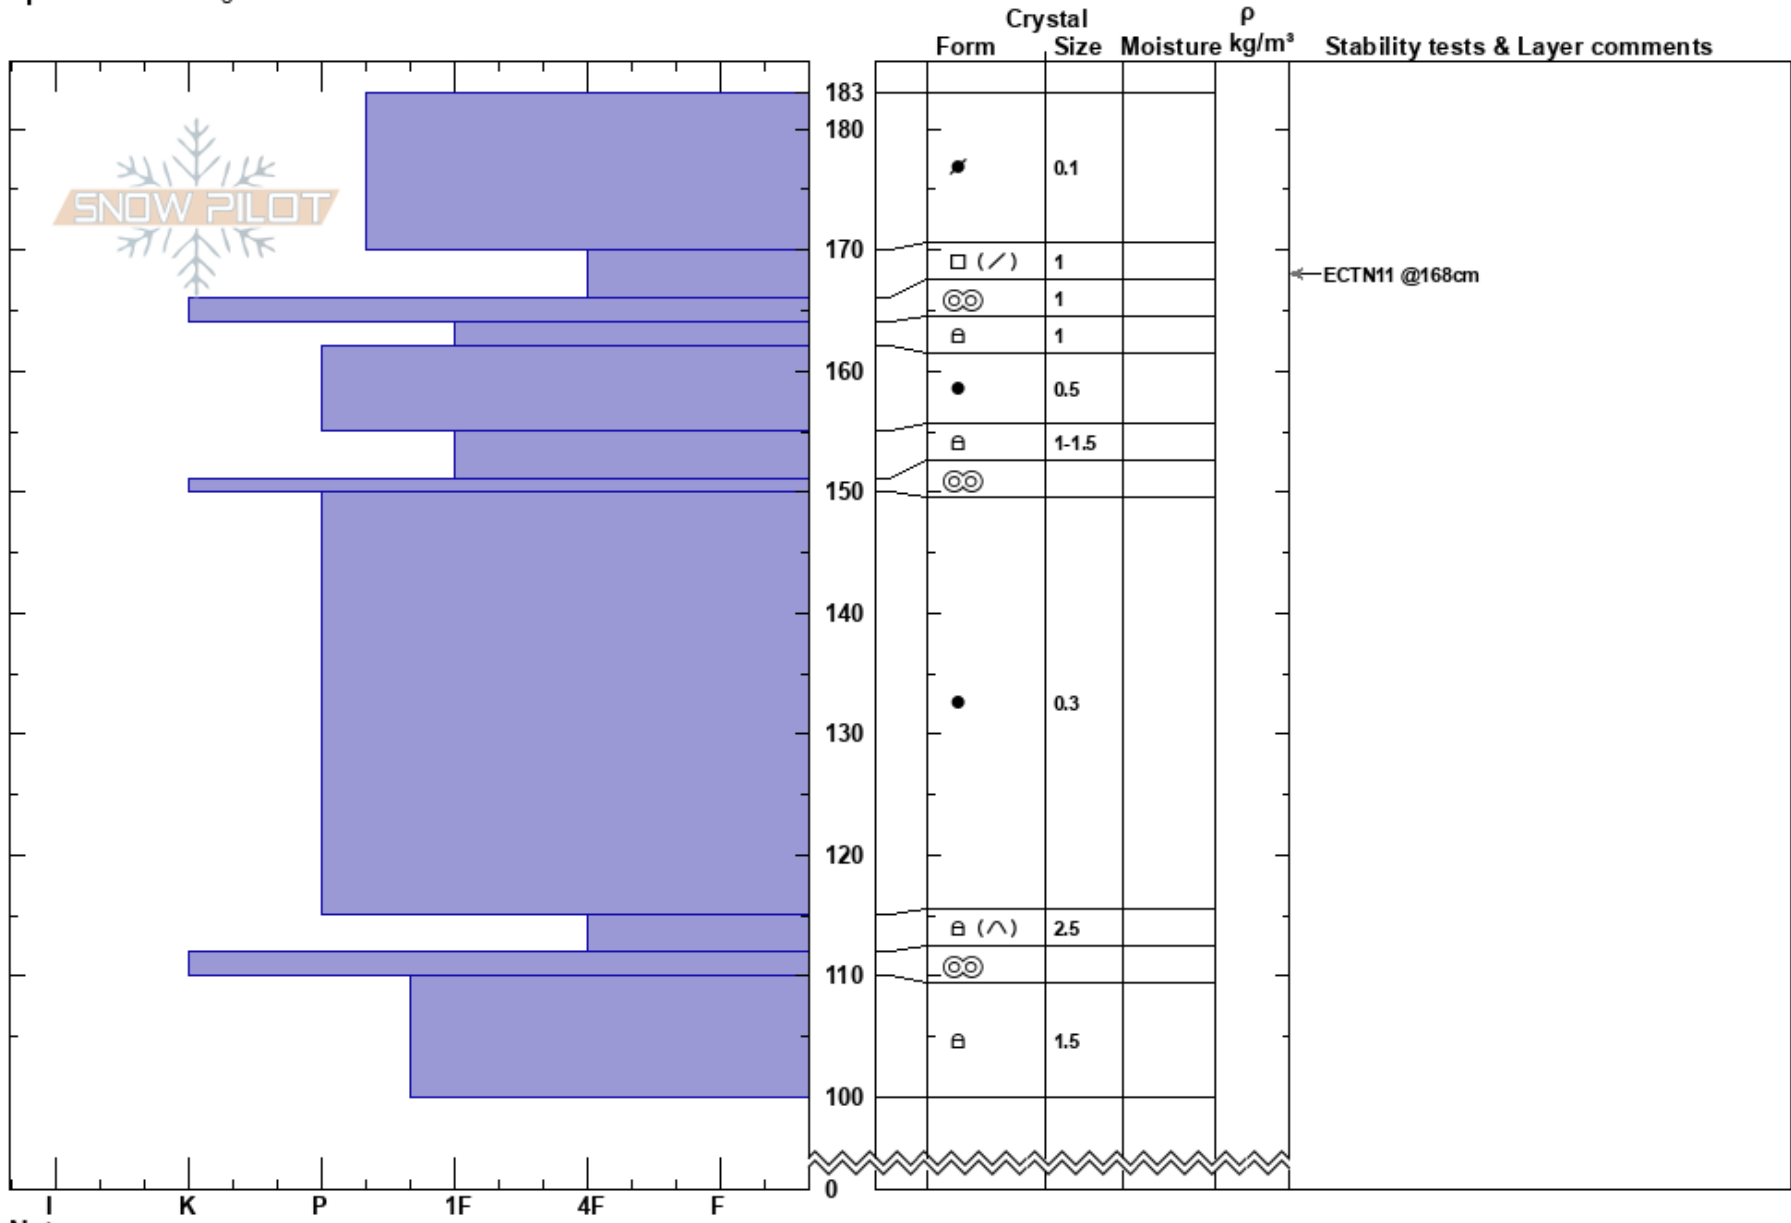

20190212 WhistlerCentr
 Vail/Summit County
 CO
Elevation: 11600 ft
Aspect: 162°
Specifics: Cracking

Ron Simenhois
 02/12/2019 - 12:15pm
Co-ord:
Slope Angle: 32°
Wind Loading: yes

Stability: Fair Unstable
Air Temperature: -2°C
Sky Cover: SCT
Precipitation: NO
Wind: NW Moderate

HS: 183

Layer Notes:

Notes: