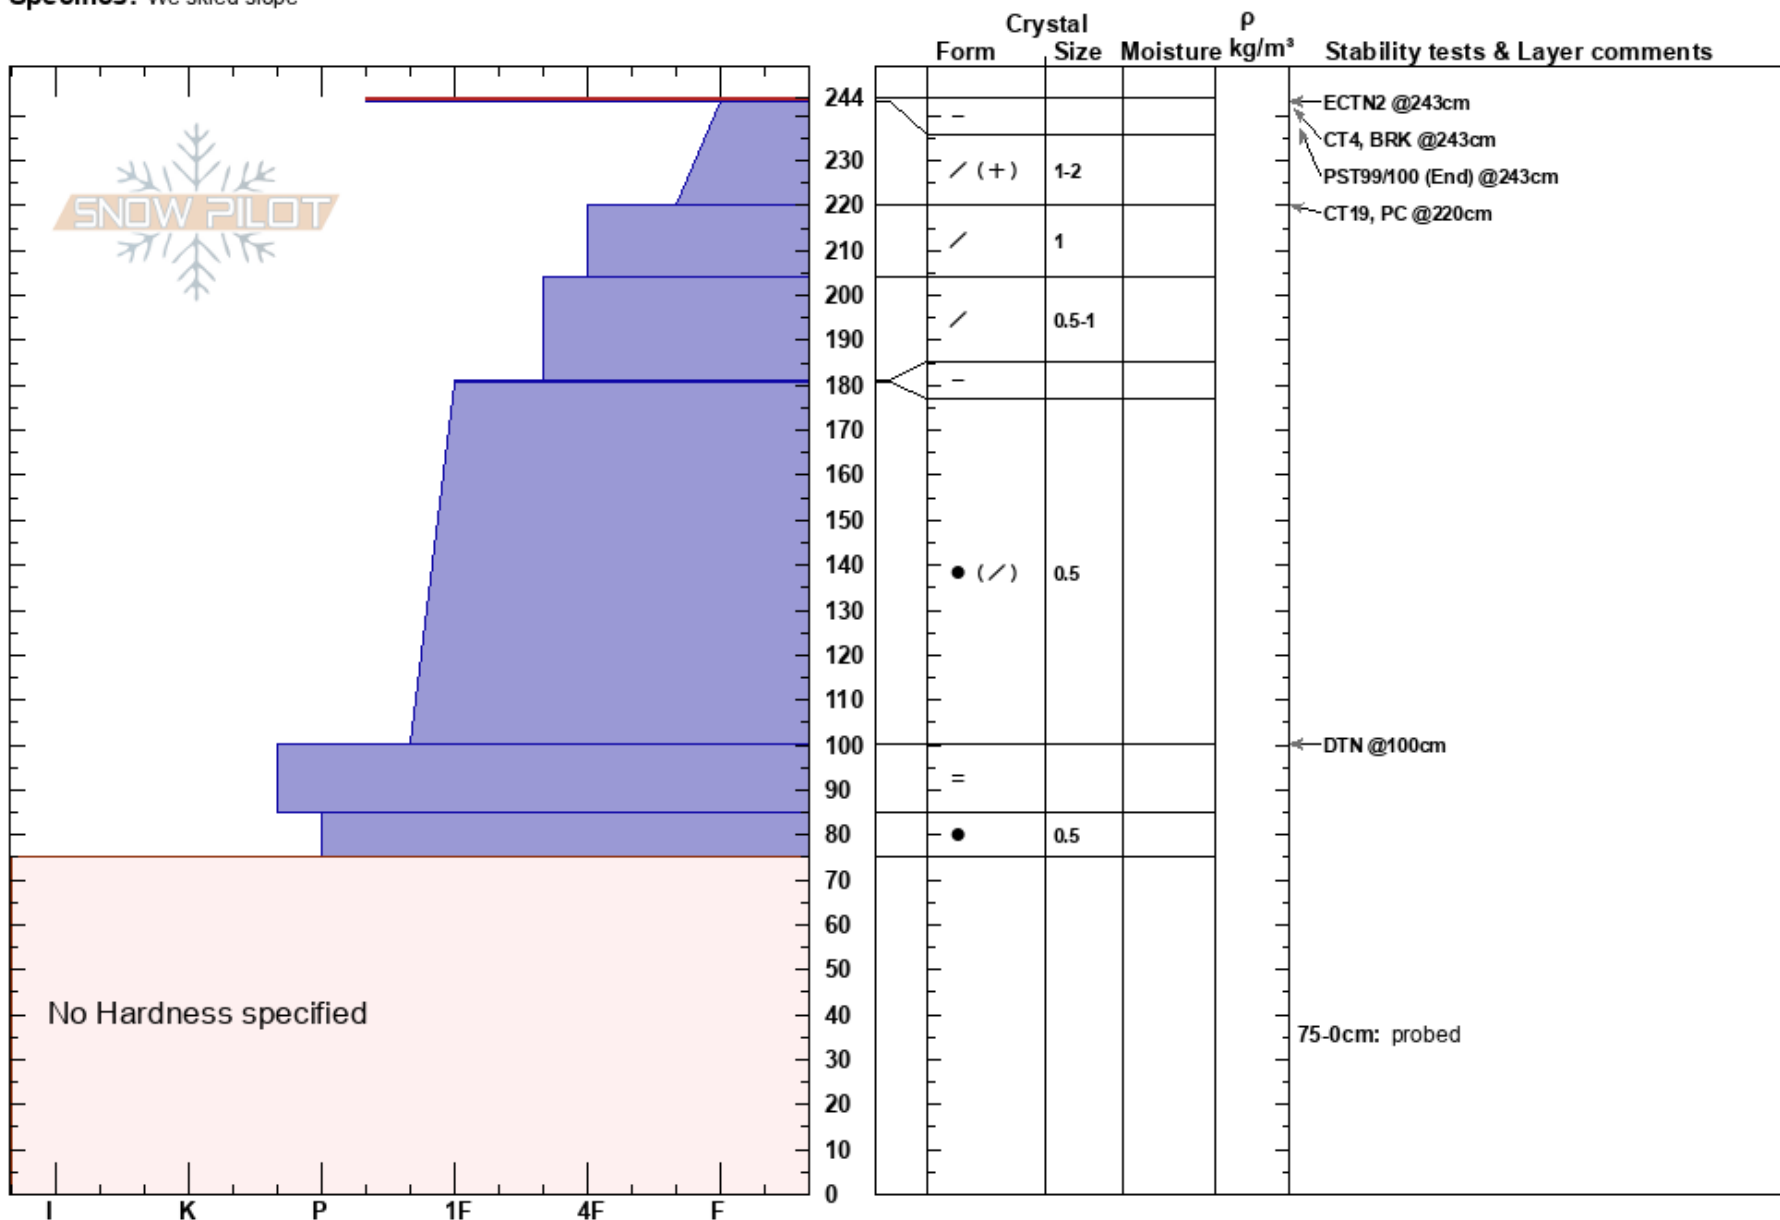

Hidden Peak SE
 Central Sierra
 CA
Elevation: 8325 ft
Aspect: 122°
Specifics: We skied slope

Andy Anderson
 02/12/2019 - 11:30pm
Co-ord: 38.97946N, -120.12107W
Slope Angle: 31°
Wind Loading: yes

Stability: Good
Air Temperature:
Sky Cover: BKN
Precipitation: NO
Wind: SW Strong

HS: 244
PS: 20
Layer Notes:
 244-243cm: Problematic layer
 75-0cm: probed

Notes: Deep ECT test (ECT with 15cm left above the target layer) targeting the crust snow interface @ 100cm did not fracture.