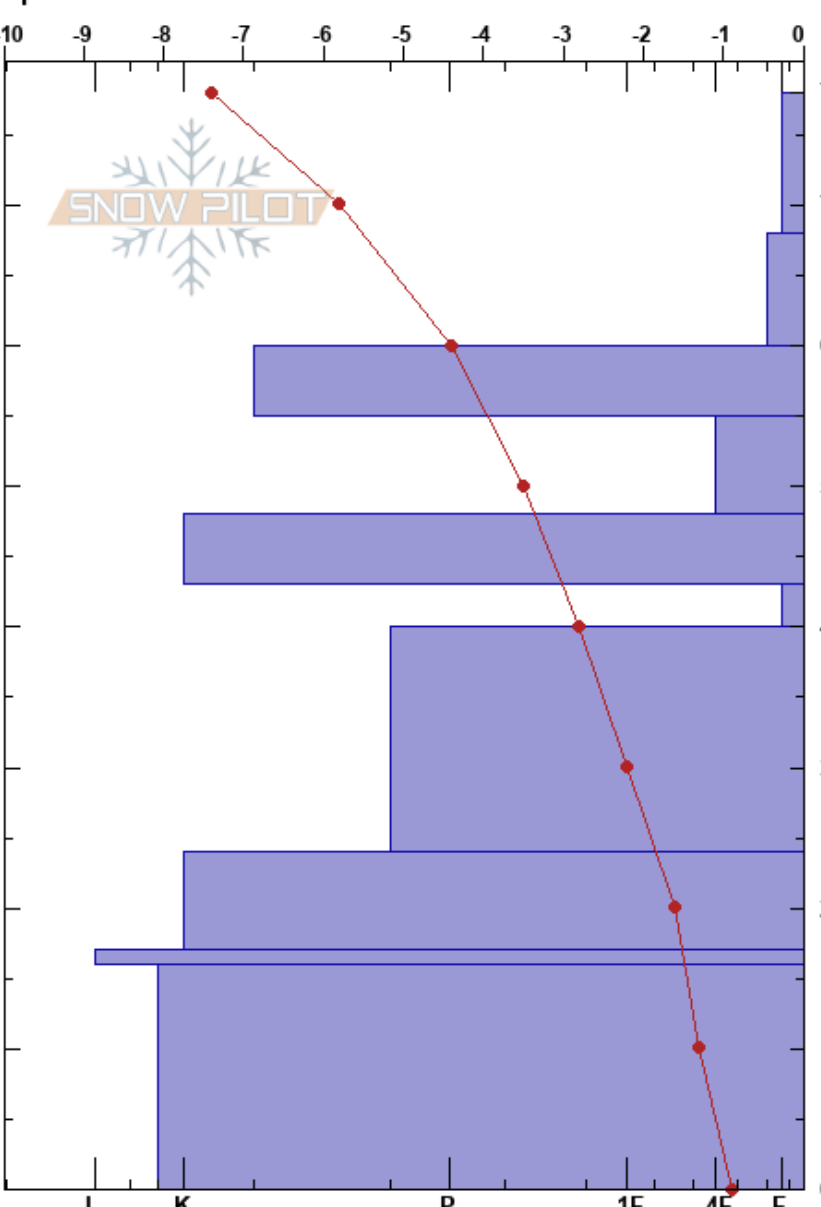

Steinskarfjellet low  
 Kvaløya  
 Norway  
 Elevation: 233 m  
 Aspect: 340°  
 Specifics:

Paul Velsand  
 23/01/2017 - 13:30  
 Co-ord: 33W 639468E 7732280N  
 Slope Angle: 10°  
 Wind Loading: no

Stability: **HS:78**  
 Air Temperature: -4.1°C PF: 26 68-60cm: Problematic layer  
 Sky Cover: SCT  
 Precipitation: NO  
 Wind: Calm

Form	Crystal		Moisture	ρ kg/m³	Stability tests & Layer comments
	Size				
*	2		D	30	
• (X)	0.3-2		D	200	← ECTN10 @62cm
⊙(□)	2		D	310	
□ (X)	0.5		D	220	
⊙(□)	1-2		D	300	
□	1		D		
⊙(□)	1		D		
⊙	1		D	350	
■			D		
⊙(□)	1-2		D	420	