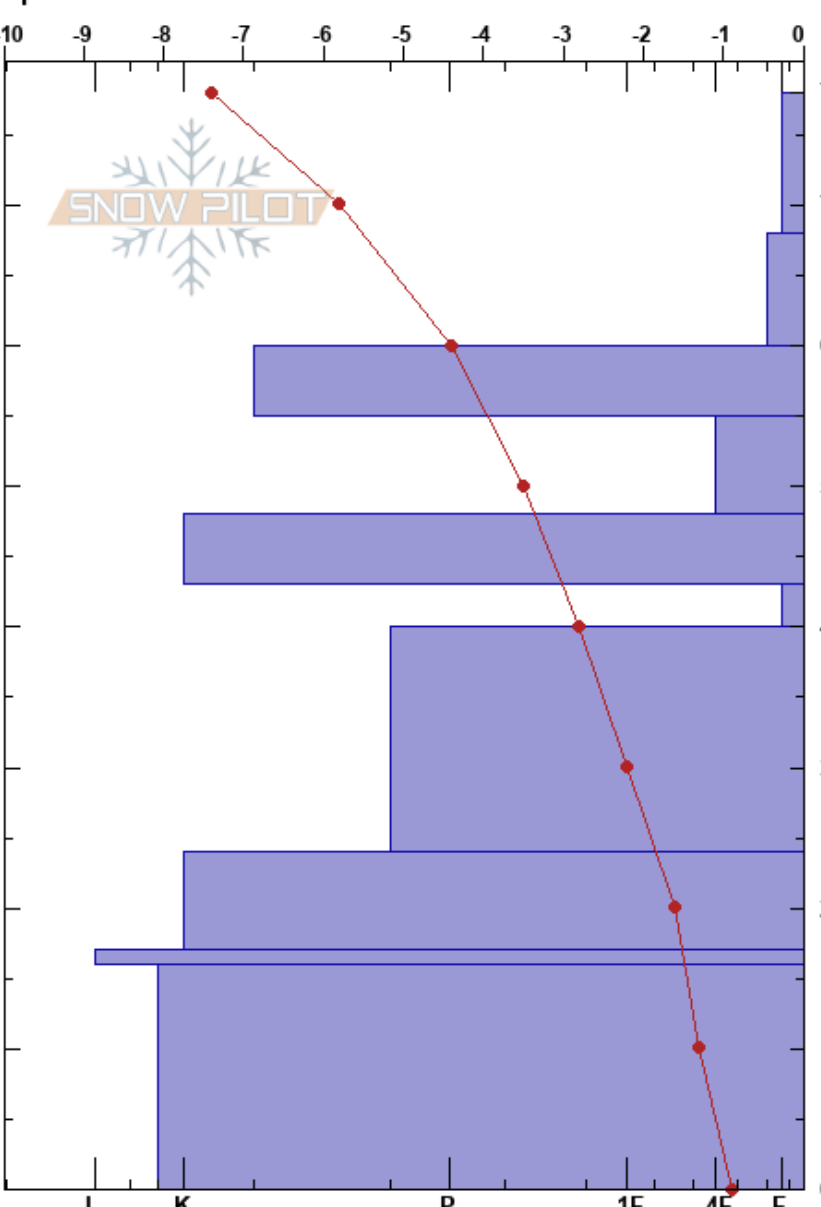

Steinskarfjellet low
 Kvaløya
 Norway
 Elevation: 233 m
 Aspect: 340°
 Specifics:

Paul Velsand
 23/01/2017 - 13:30
 Co-ord: 33W 639468E 7732280N
 Slope Angle: 10°
 Wind Loading: no

Stability: **HS:78**
 Air Temperature: -4.1°C PF: 26 68-60cm: Problematic layer
 Sky Cover: SCT
 Precipitation: NO
 Wind: Calm

Form	Crystal		Moisture	ρ kg/m³	Stability tests & Layer comments
	Size				
*	2		D	30	
• (X)	0.3-2		D	200	← ECTN10 @62cm
⊙ (□)	2		D	310	
□ (X)	0.5		D	220	
⊙ (□)	1-2		D	300	
□	1		D		
⊙ (□)	1		D		
⊙	1		D	350	
■			D		
⊙ (□)	1-2		D	420	