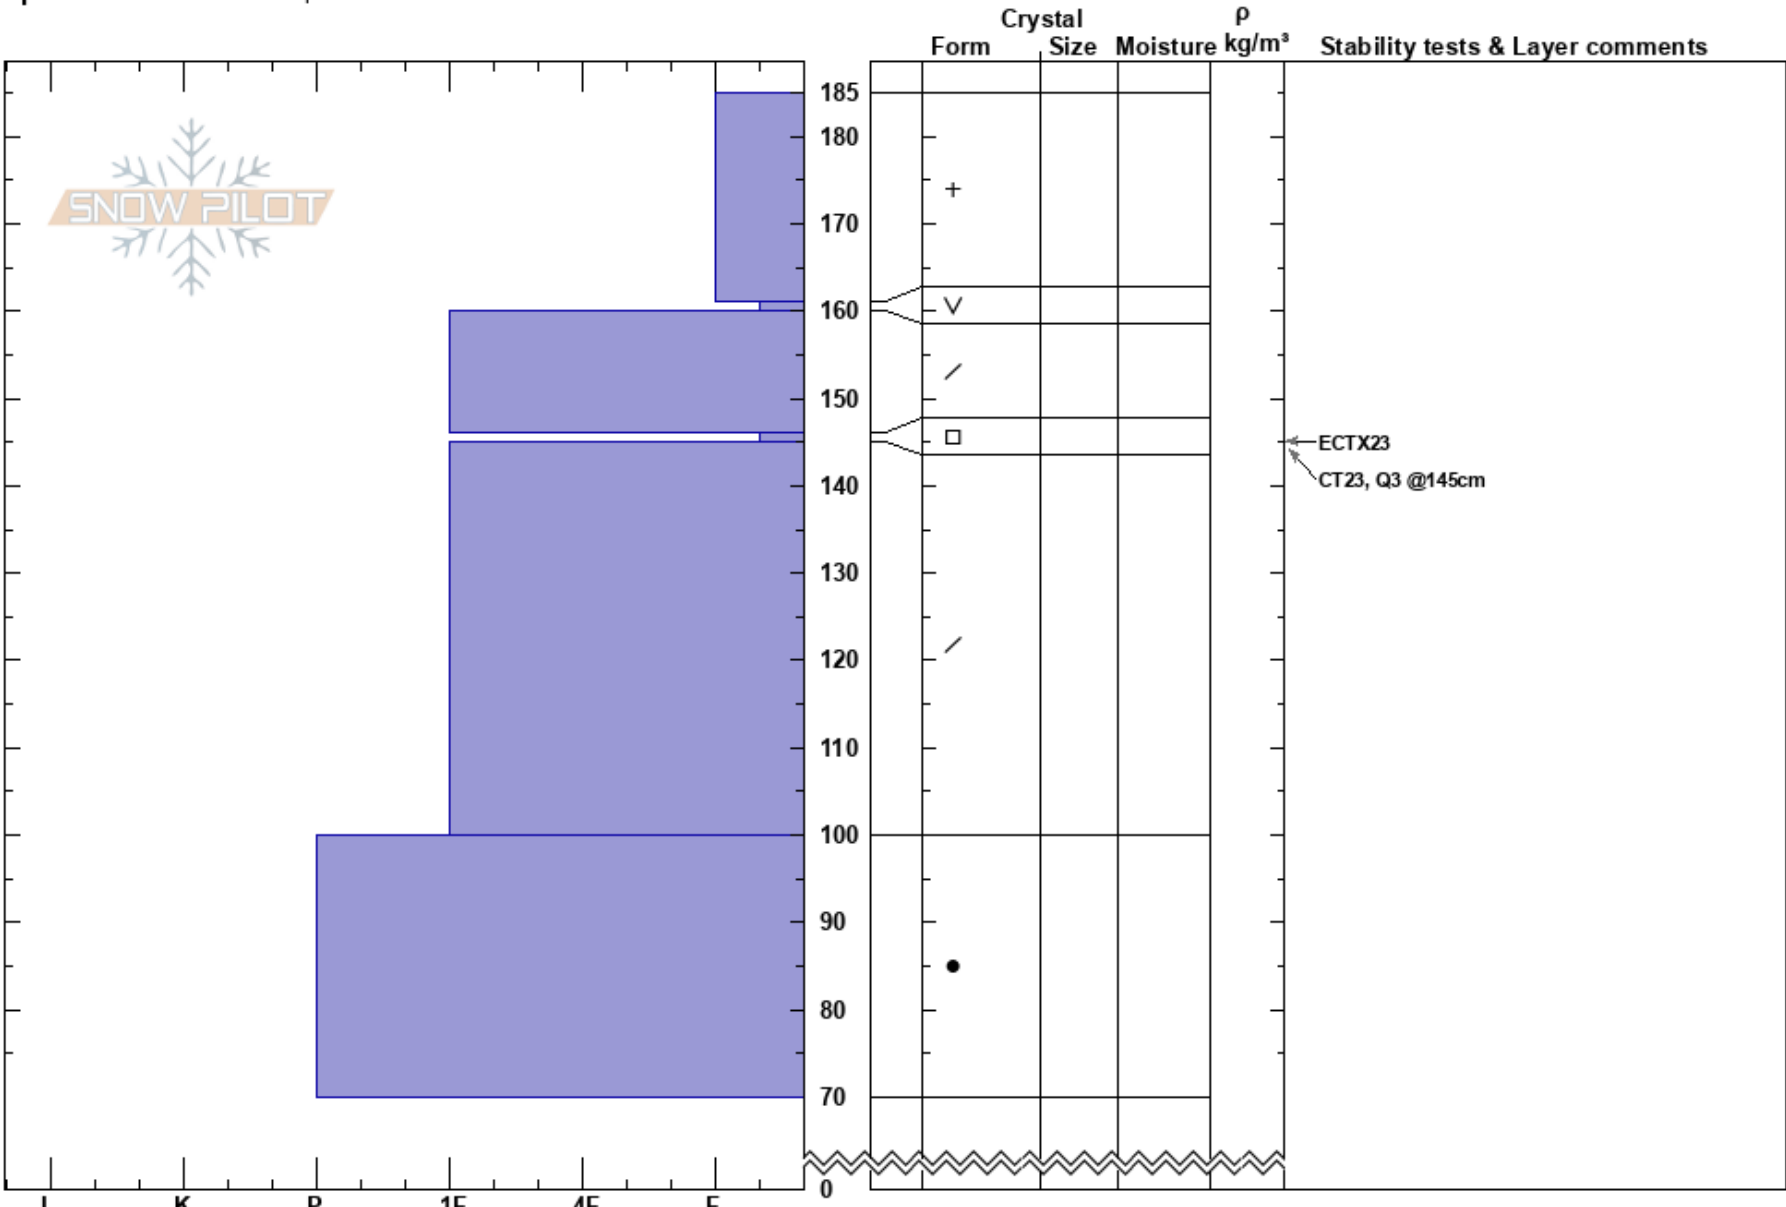

Murdock Peak  
 Central Wasatch  
 UT  
 Elevation: 8809 ft  
 Aspect: 355°  
 Specifics: Ski tracks on slope

Andrew Paradis  
 01/22/2017 - 10:30am  
 Co-ord:  
 Slope Angle: 25°  
 Wind Loading:

Stability:  
 Air Temperature:  
 Sky Cover: CLR  
 Precipitation: NO  
 Wind: Calm

HS: 185  
 Layer Notes:  
 161-160cm: Problematic layer

Notes: