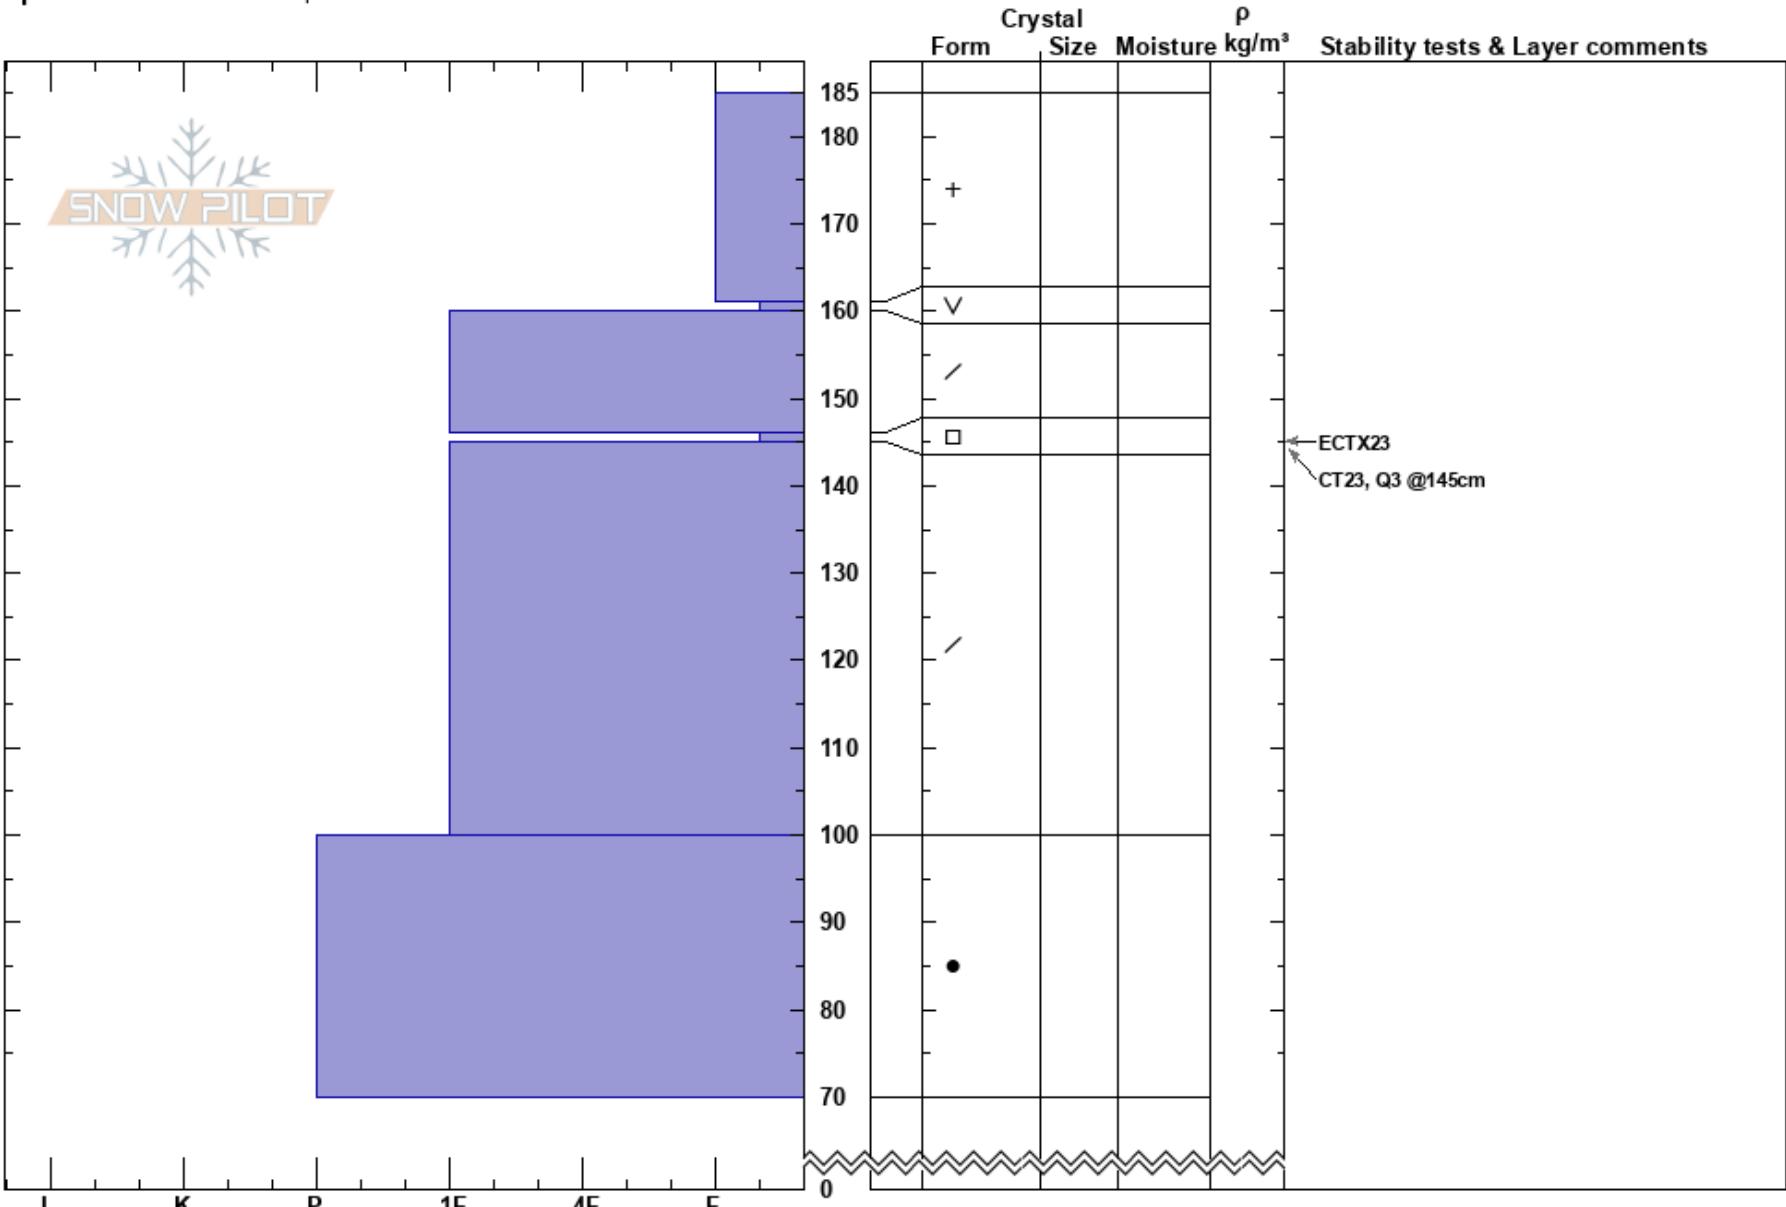

Murdock Peak  
 Central Wasatch  
 UT  
 Elevation: 8809 ft  
 Aspect: 355°  
 Specifics: Ski tracks on slope

Andrew Paradis  
 01/22/2017 - 10:30am  
 Co-ord:  
 Slope Angle: 25°  
 Wind Loading:

Stability: **HS: 185**  
 Air Temperature: 161-160cm: Problematic layer  
 Sky Cover: CLR  
 Precipitation: NO  
 Wind: Calm