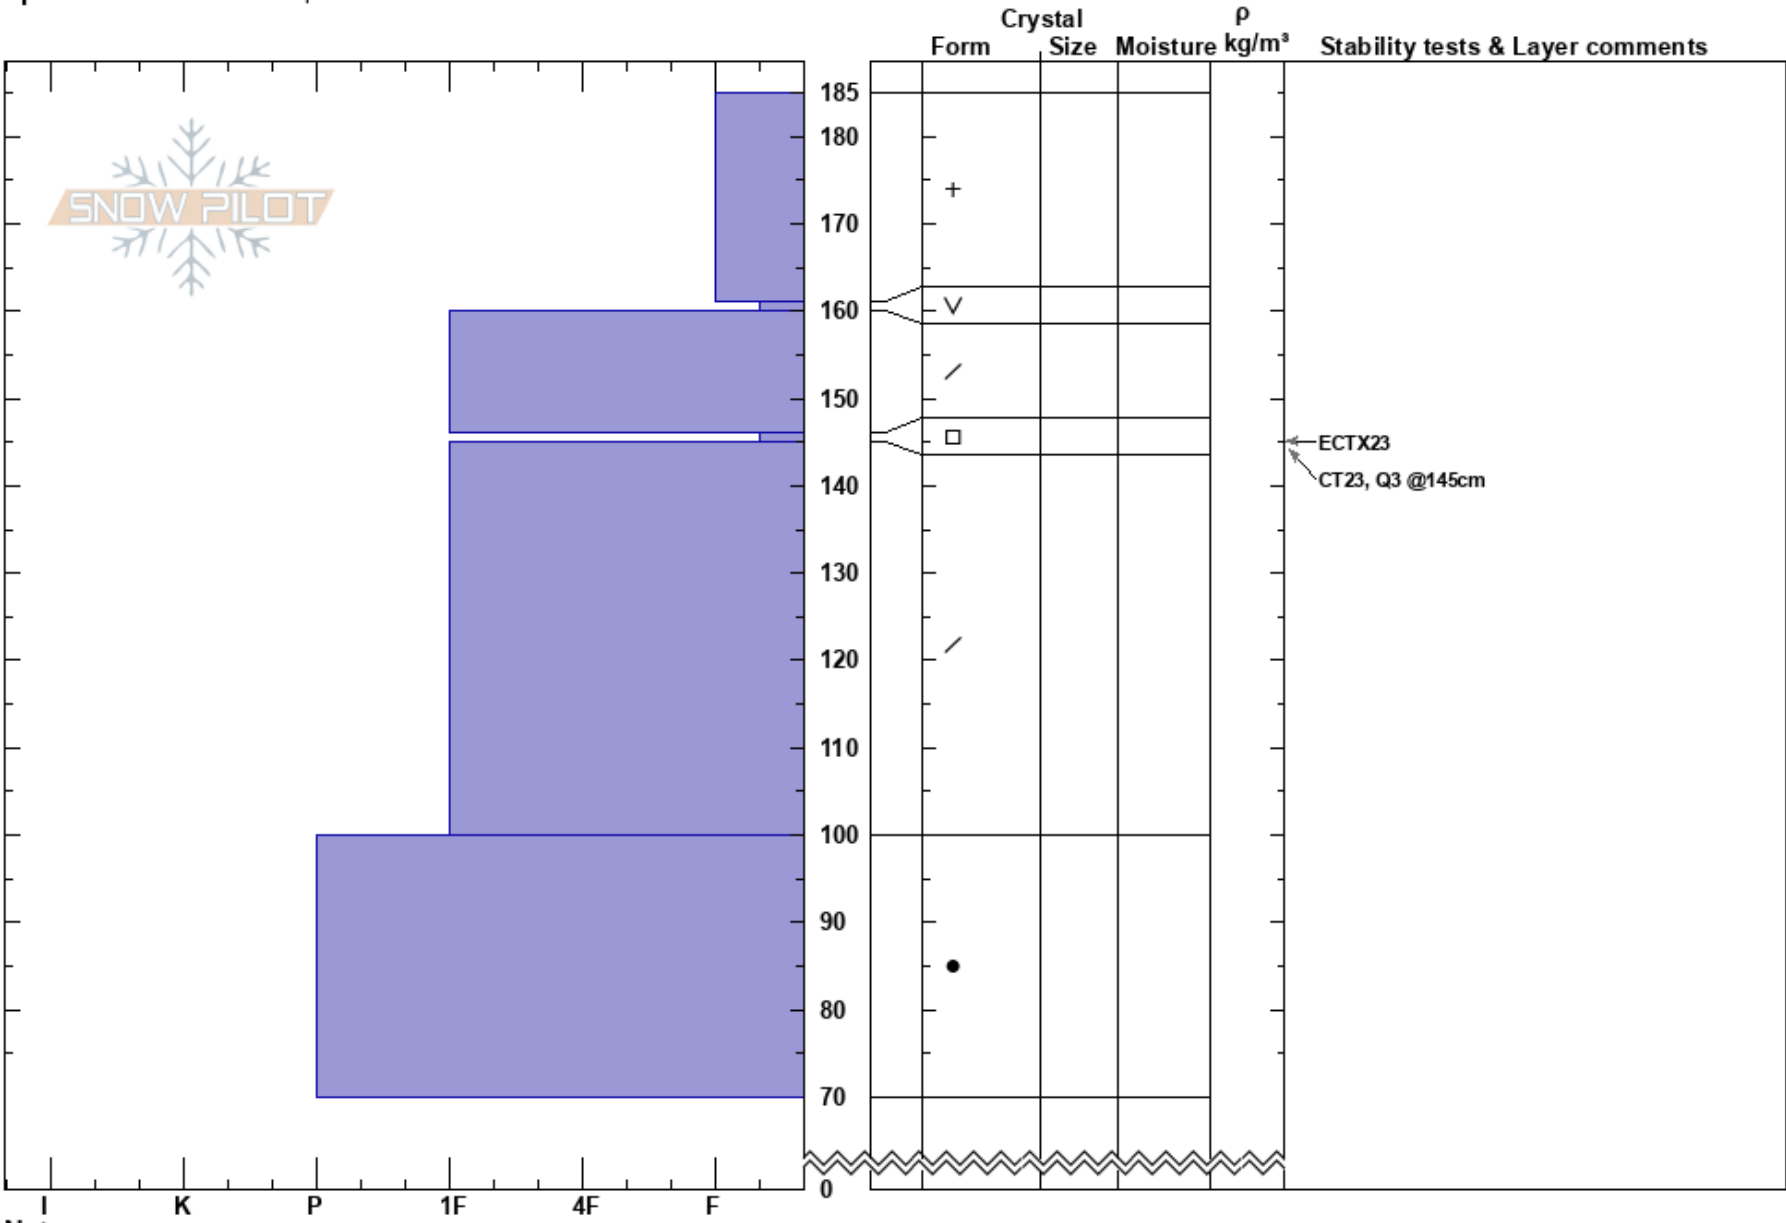

Murdock Peak
 Central Wasatch
 UT
 Elevation: 8809 ft
 Aspect: 355°
 Specifics: Ski tracks on slope

Andrew Paradis
 01/22/2017 - 10:30am
 Co-ord:
 Slope Angle: 25°
 Wind Loading:

Stability:
 Air Temperature:
 Sky Cover: CLR
 Precipitation: NO
 Wind: Calm

HS: 185
 Layer Notes:
 161-160cm: Problematic layer

Notes: