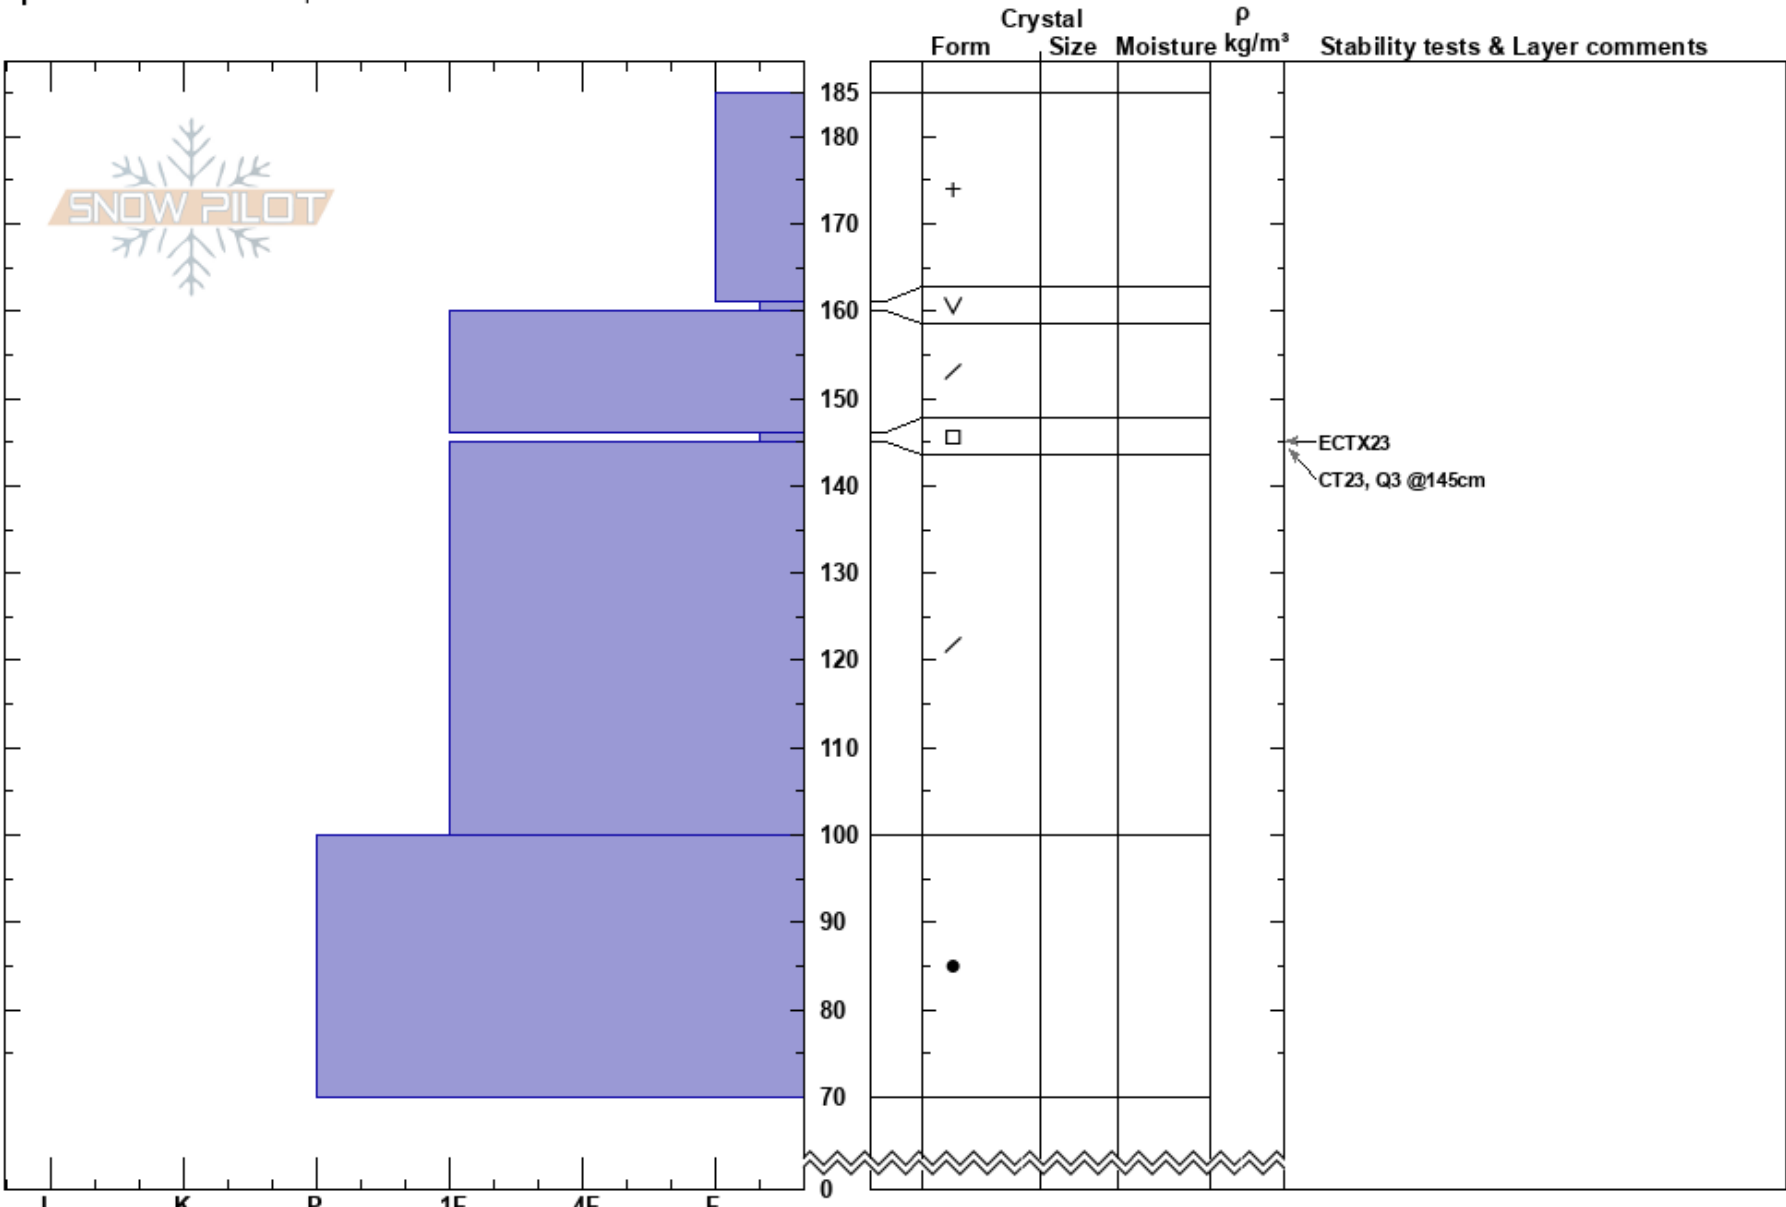

Murdock Peak
 Central Wasatch
 UT
 Elevation: 8809 ft
 Aspect: 355°
 Specifics: Ski tracks on slope

Andrew Paradis
 01/22/2017 - 10:30am
 Co-ord:
 Slope Angle: 25°
 Wind Loading:

Stability: **HS: 185**
 Air Temperature: 161-160cm: Problematic layer
 Sky Cover: CLR
 Precipitation: NO
 Wind: Calm