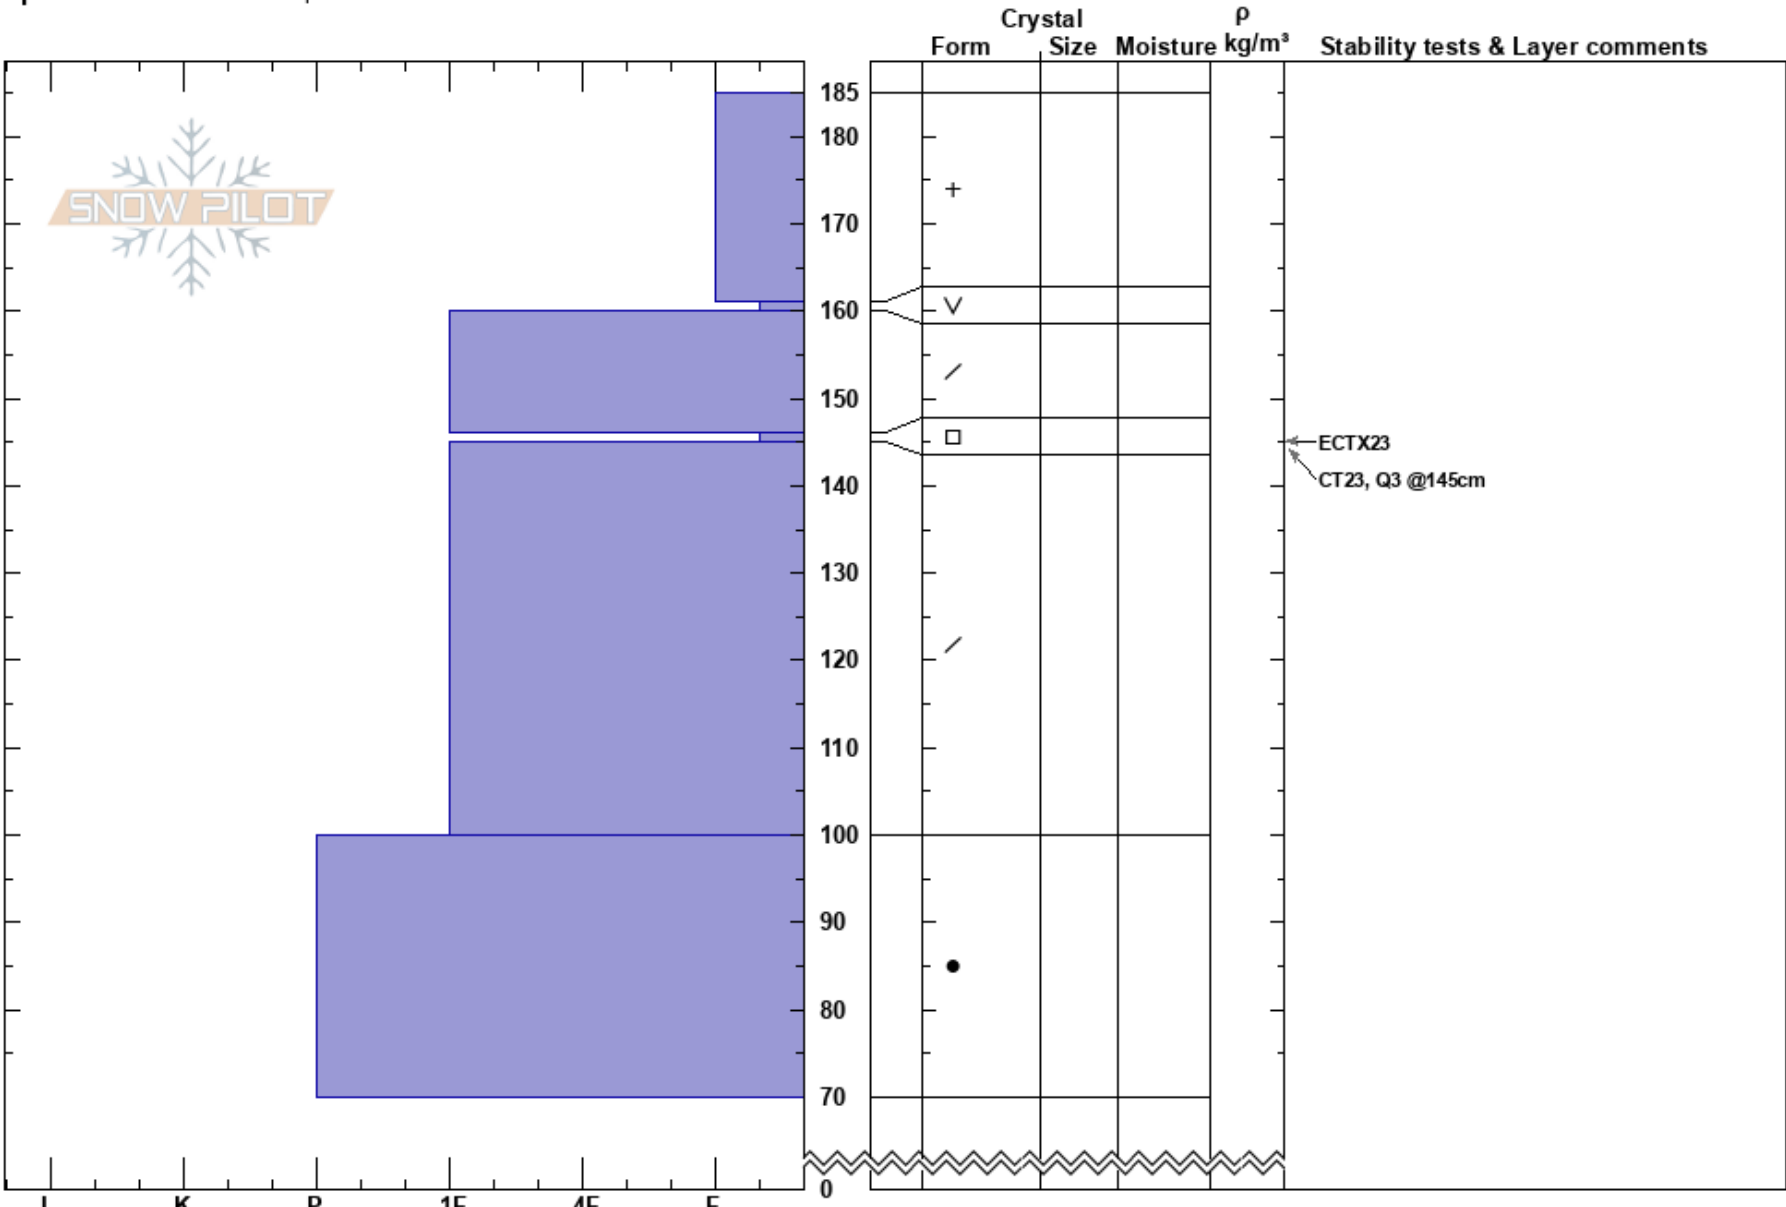

Murdock Peak
 Central Wasatch
 UT
 Elevation: 8809 ft
 Aspect: 355°
 Specifics: Ski tracks on slope

Andrew Paradis
 01/22/2017 - 10:30am
 Co-ord:
 Slope Angle: 25°
 Wind Loading:

Stability:
 Air Temperature:
 Sky Cover: CLR
 Precipitation: NO
 Wind: Calm

HS: 185
 Layer Notes:
 161-160cm: Problematic layer

Notes: