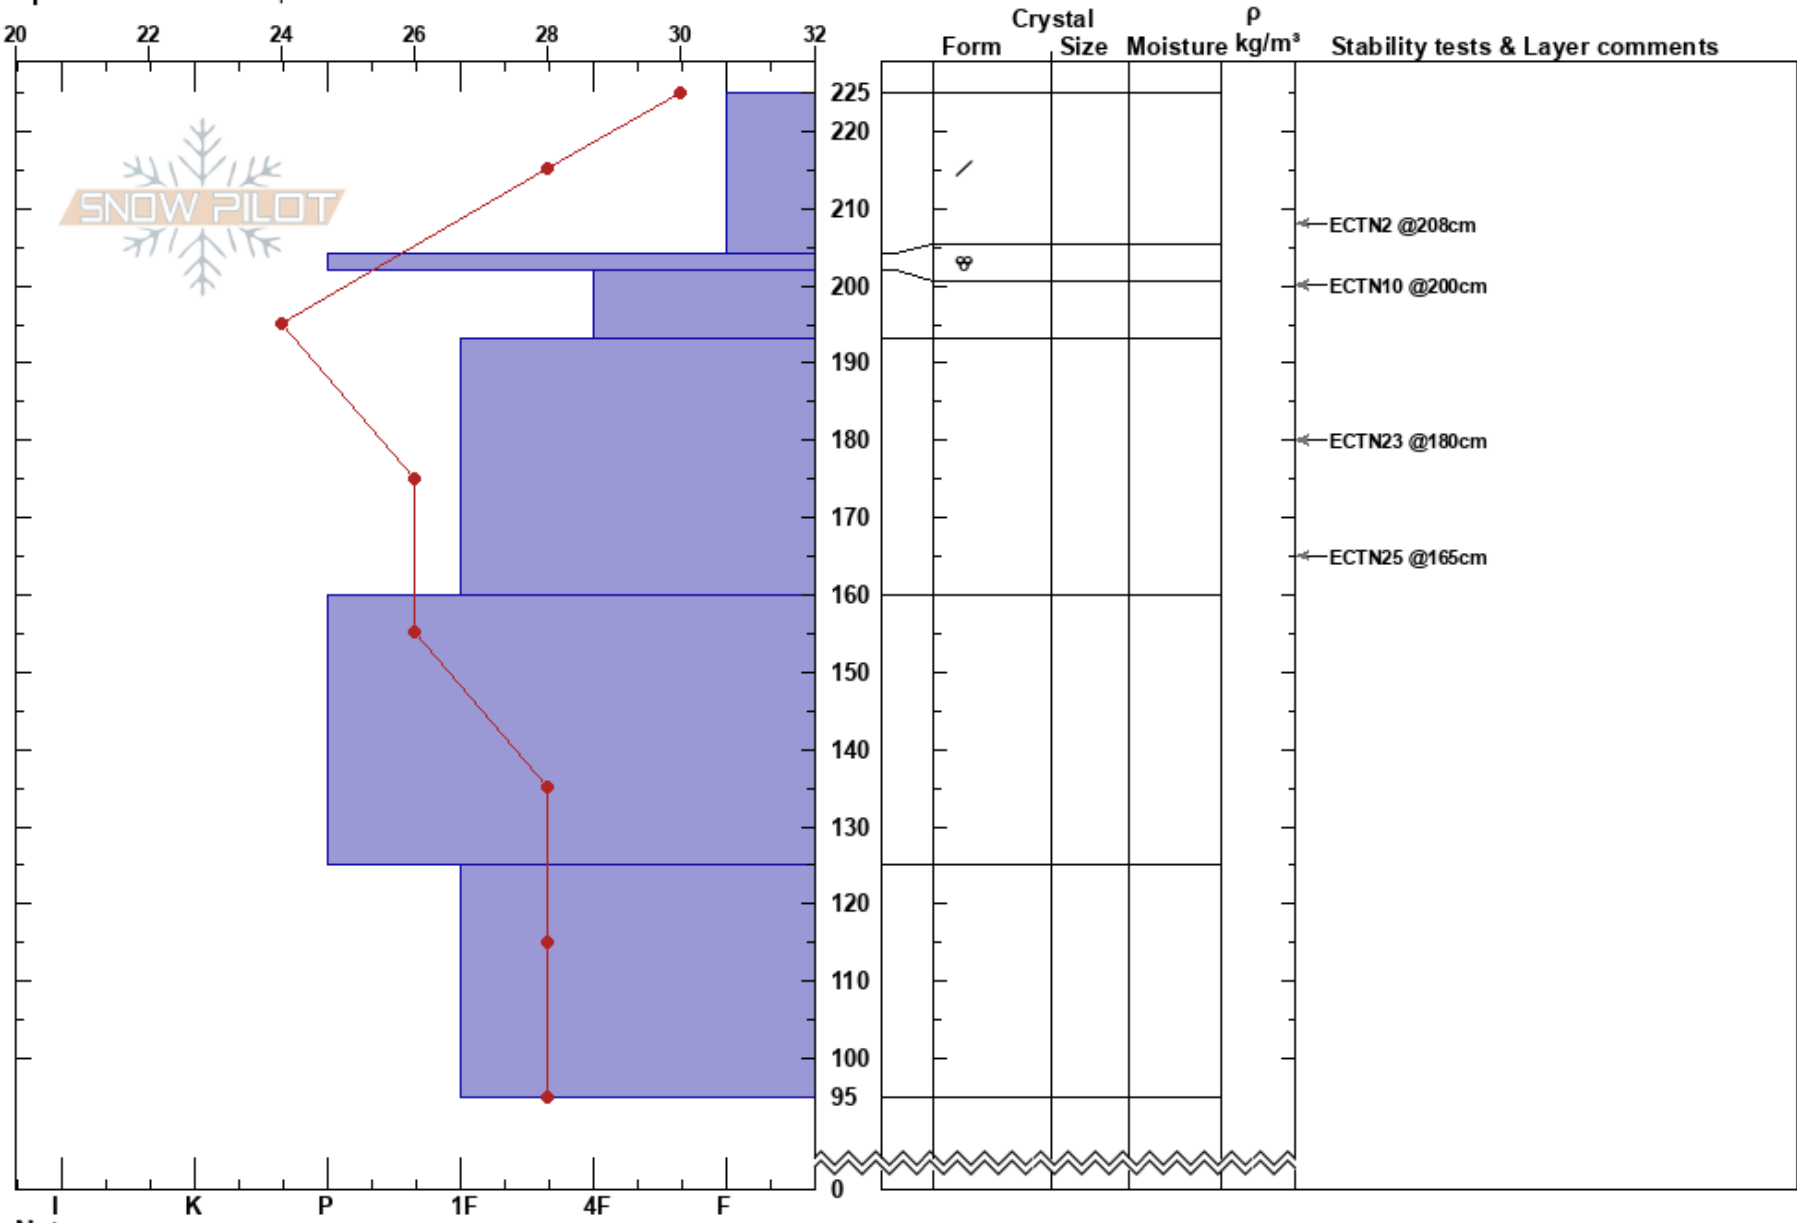

Wall Lake
 Beartooths
 MT
 Elevation: 9900 ft
 Aspect: SE
 Specifics: We skied slope

Roy Taylor
 01/22/2017 - 1:00pm
 Co-ord: 45.10286N, -109.92457W
 Slope Angle: 33°
 Wind Loading:

Stability: HS:225
 Air Temperature: 30°F
 Sky Cover: BKN
 Precipitation: S-1
 Wind: Calm