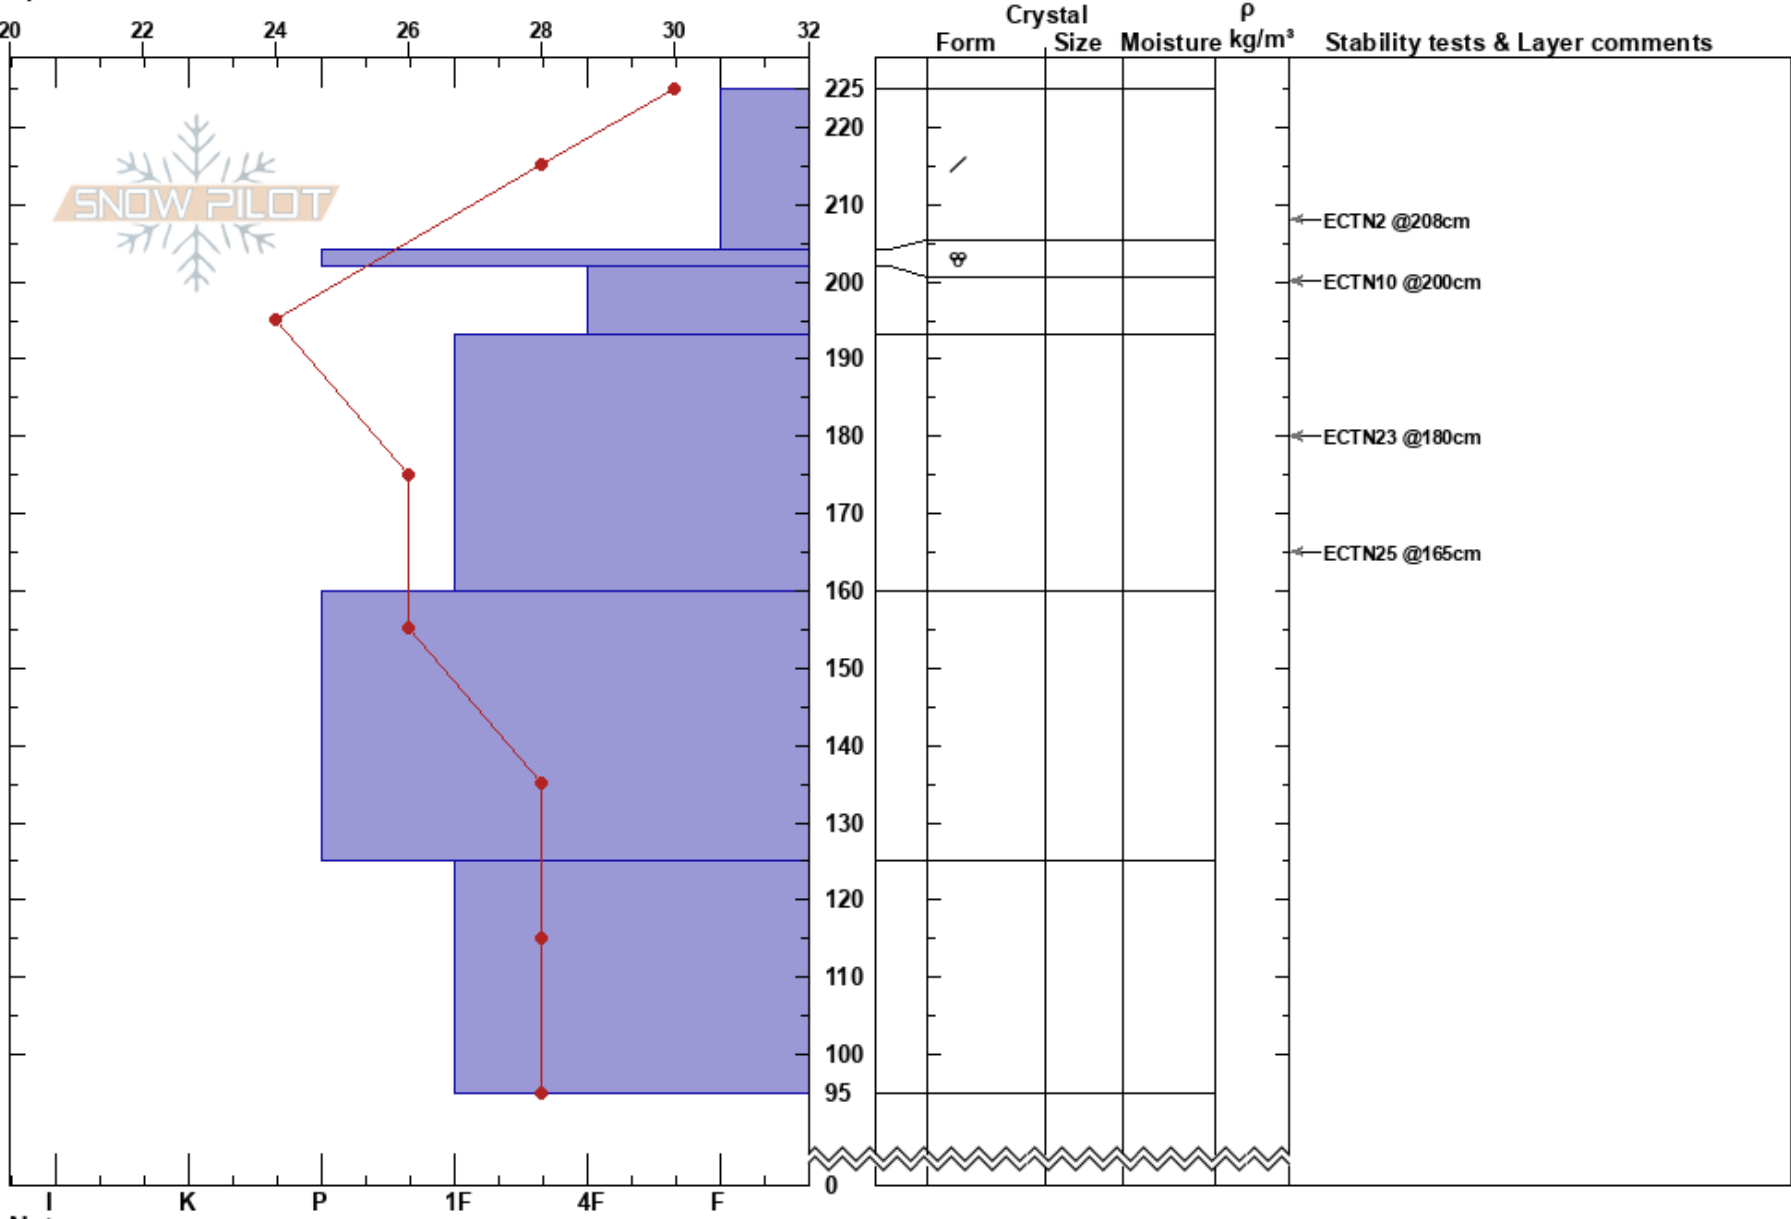

Wall Lake
 Beartooths
 MT
 Elevation: 9900 ft
 Aspect: SE
 Specifics: We skied slope

Roy Taylor
 01/22/2017 - 1:00pm
 Co-ord: 45.10286N, -109.92457W
 Slope Angle: 33°
 Wind Loading:

Stability: HS:225 Layer Notes:
 Air Temperature: 30°F
 Sky Cover: BKN
 Precipitation: S-1
 Wind: Calm