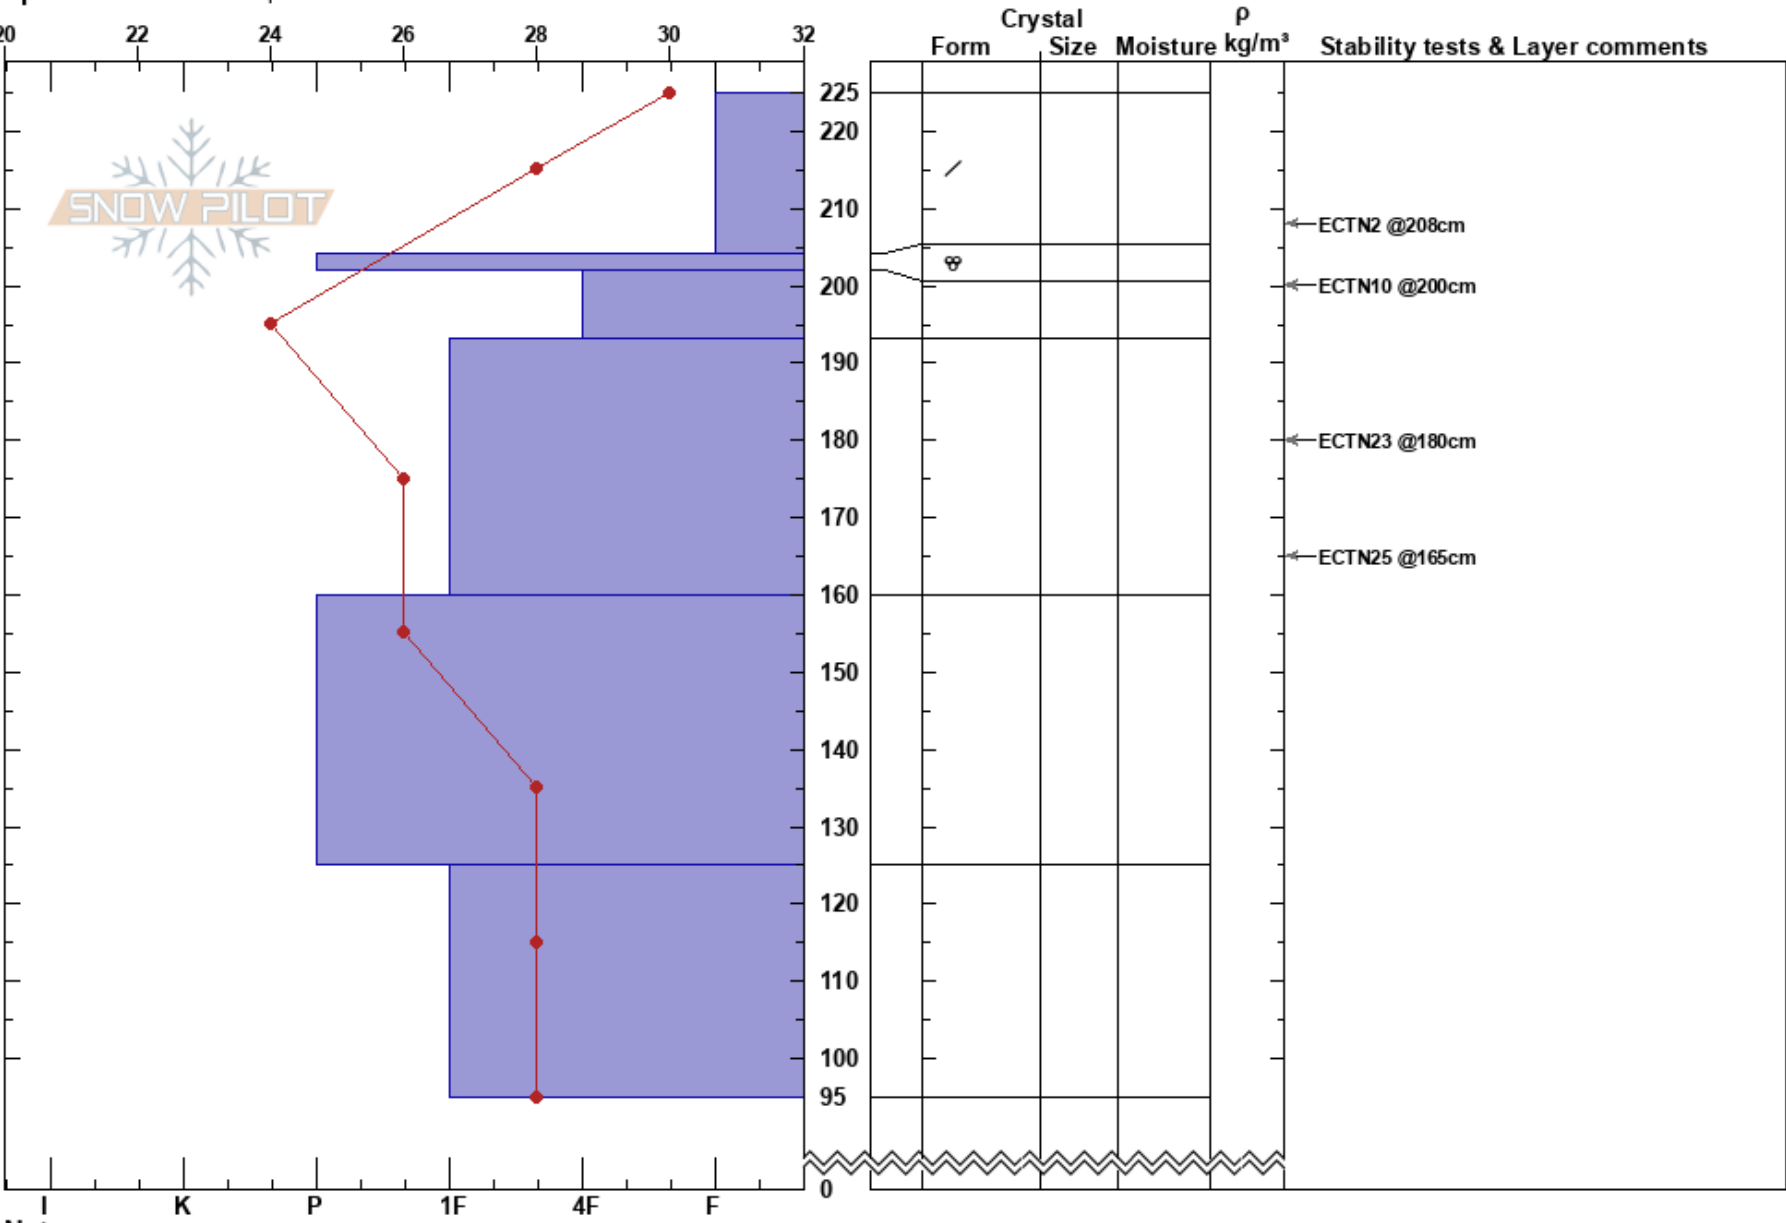

Wall Lake
 Beartooths
 MT
 Elevation: 9900 ft
 Aspect: SE
 Specifics: We skied slope

Roy Taylor
 01/22/2017 - 1:00pm
 Co-ord: 45.10286N, -109.92457W
 Slope Angle: 33°
 Wind Loading:

Stability: HS:225 Layer Notes:
 Air Temperature: 30°F
 Sky Cover: BKN
 Precipitation: S-1
 Wind: Calm