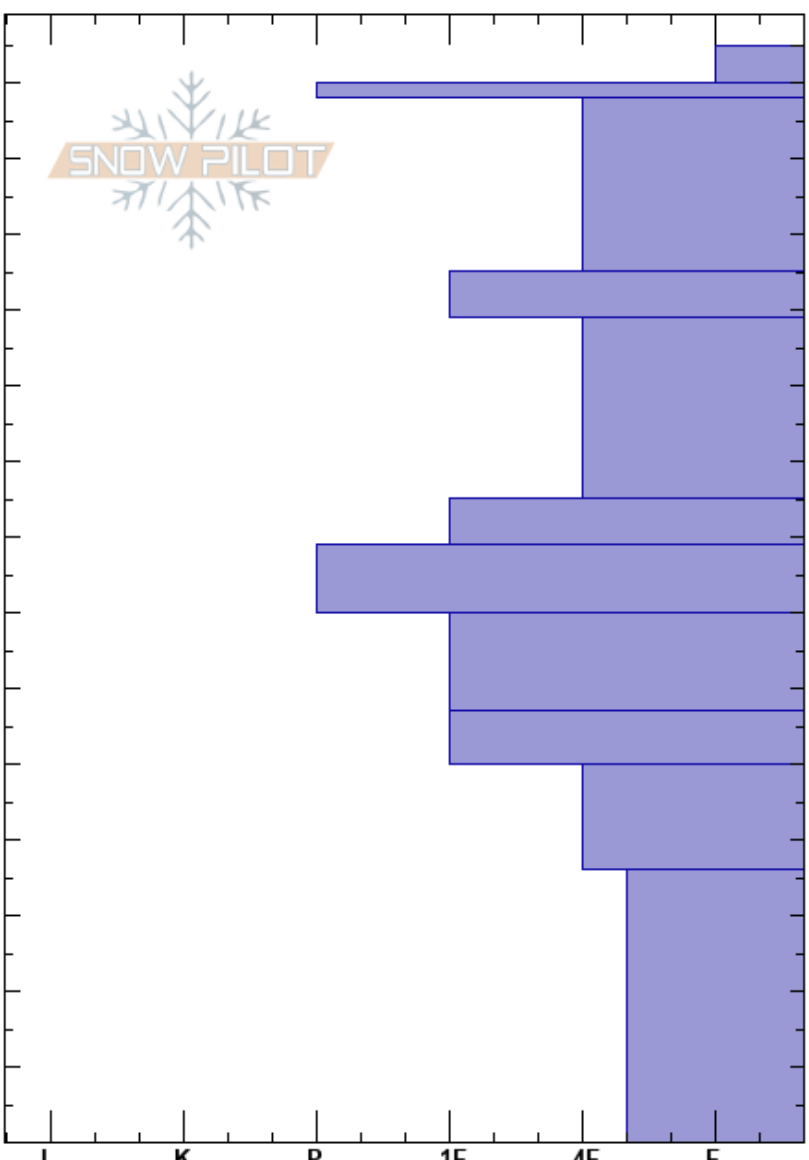

Quick Hellroaring Peak
 Whitefish
 MT
 Elevation: 6700 ft
 Aspect: 135°
 Specifics: Poor pit location

Burket Kniveton
 01/22/2017 - 1:00pm
 Co-ord: 48.51028N, -114.35995W
 Slope Angle: 20°
 Wind Loading:

Stability: **HS: 145**
 Air Temperature: 36-0cm: Problematic layer
 Sky Cover: BKN
 Precipitation: NO
 Wind: Calm

Depth (cm)	Crystal		Moisture	ρ kg/m³	Stability tests & Layer comments
	Form	Size			
0-5					
5-40					
40-50					
50-60					
60-70					
70-80					
80-110					
110-140					
140-145					

ECTX ECTX twice
 CTN x2

Notes: