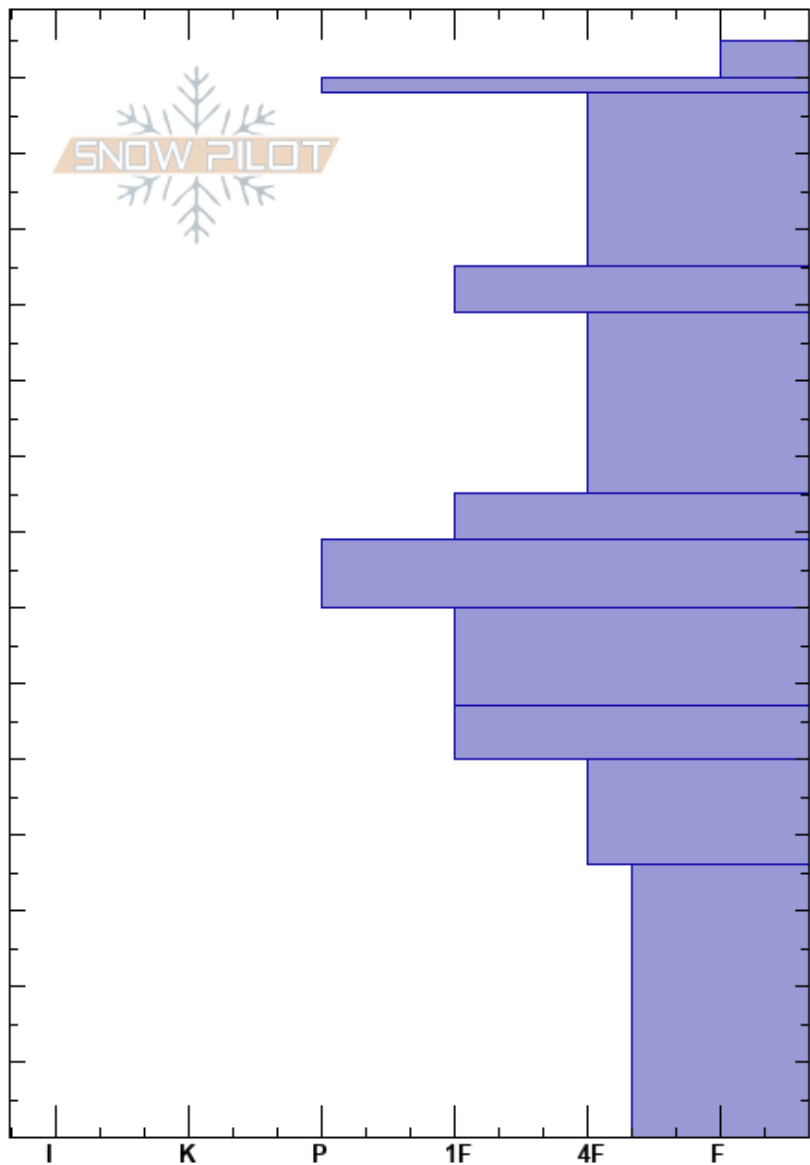

Quick Hellroaring Peak  
 Whitefish  
 MT  
**Elevation:** 6700 ft  
**Aspect:** 135°  
**Specifics:** Poor pit location

Burket Kniveton  
 01/22/2017 - 1:00pm  
**Co-ord:** 48.51028N, -114.35995W  
**Slope Angle:** 20°  
**Wind Loading:**

**Stability:**  
**Air Temperature:** HS: 145  
 36-0cm: Problematic layer  
**Sky Cover:** BKN  
**Precipitation:** NO  
**Wind:** Calm

Depth (cm)	Crystal		Moisture	$\rho$ kg/m <sup>3</sup>	Stability tests & Layer comments
	Form	Size			
145					
140					
130					
120					
110					
100					
90					
80					
70					
60					
50					
40					
30					
20					
10					
0					

ECTX ECTX twice  
 CTN x2

Notes: