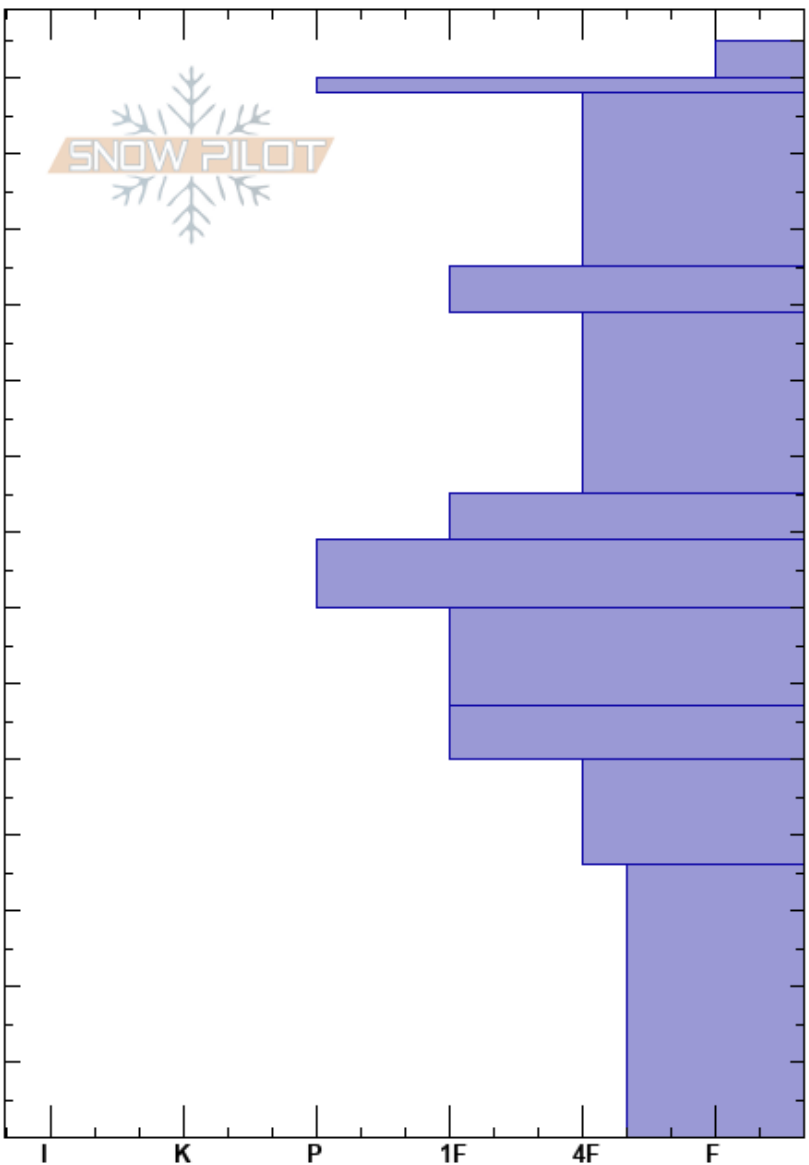

Quick Hellroaring Peak  
 Whitefish  
 MT  
 Elevation: 6700 ft  
 Aspect: 135°  
 Specifics: Poor pit location

Burket Kniveton  
 01/22/2017 - 1:00pm  
 Co-ord: 48.51028N, -114.35995W  
 Slope Angle: 20°  
 Wind Loading:

Stability: HS: 145  
 Air Temperature: 36-0cm: Problematic layer  
 Sky Cover: BKN  
 Precipitation: NO  
 Wind: Calm

Crystal Form	Crystal Size	Moisture	$\rho$ kg/m <sup>3</sup>	Stability tests & Layer comments

ECTX ECTX twice  
 CTN x2

Notes: