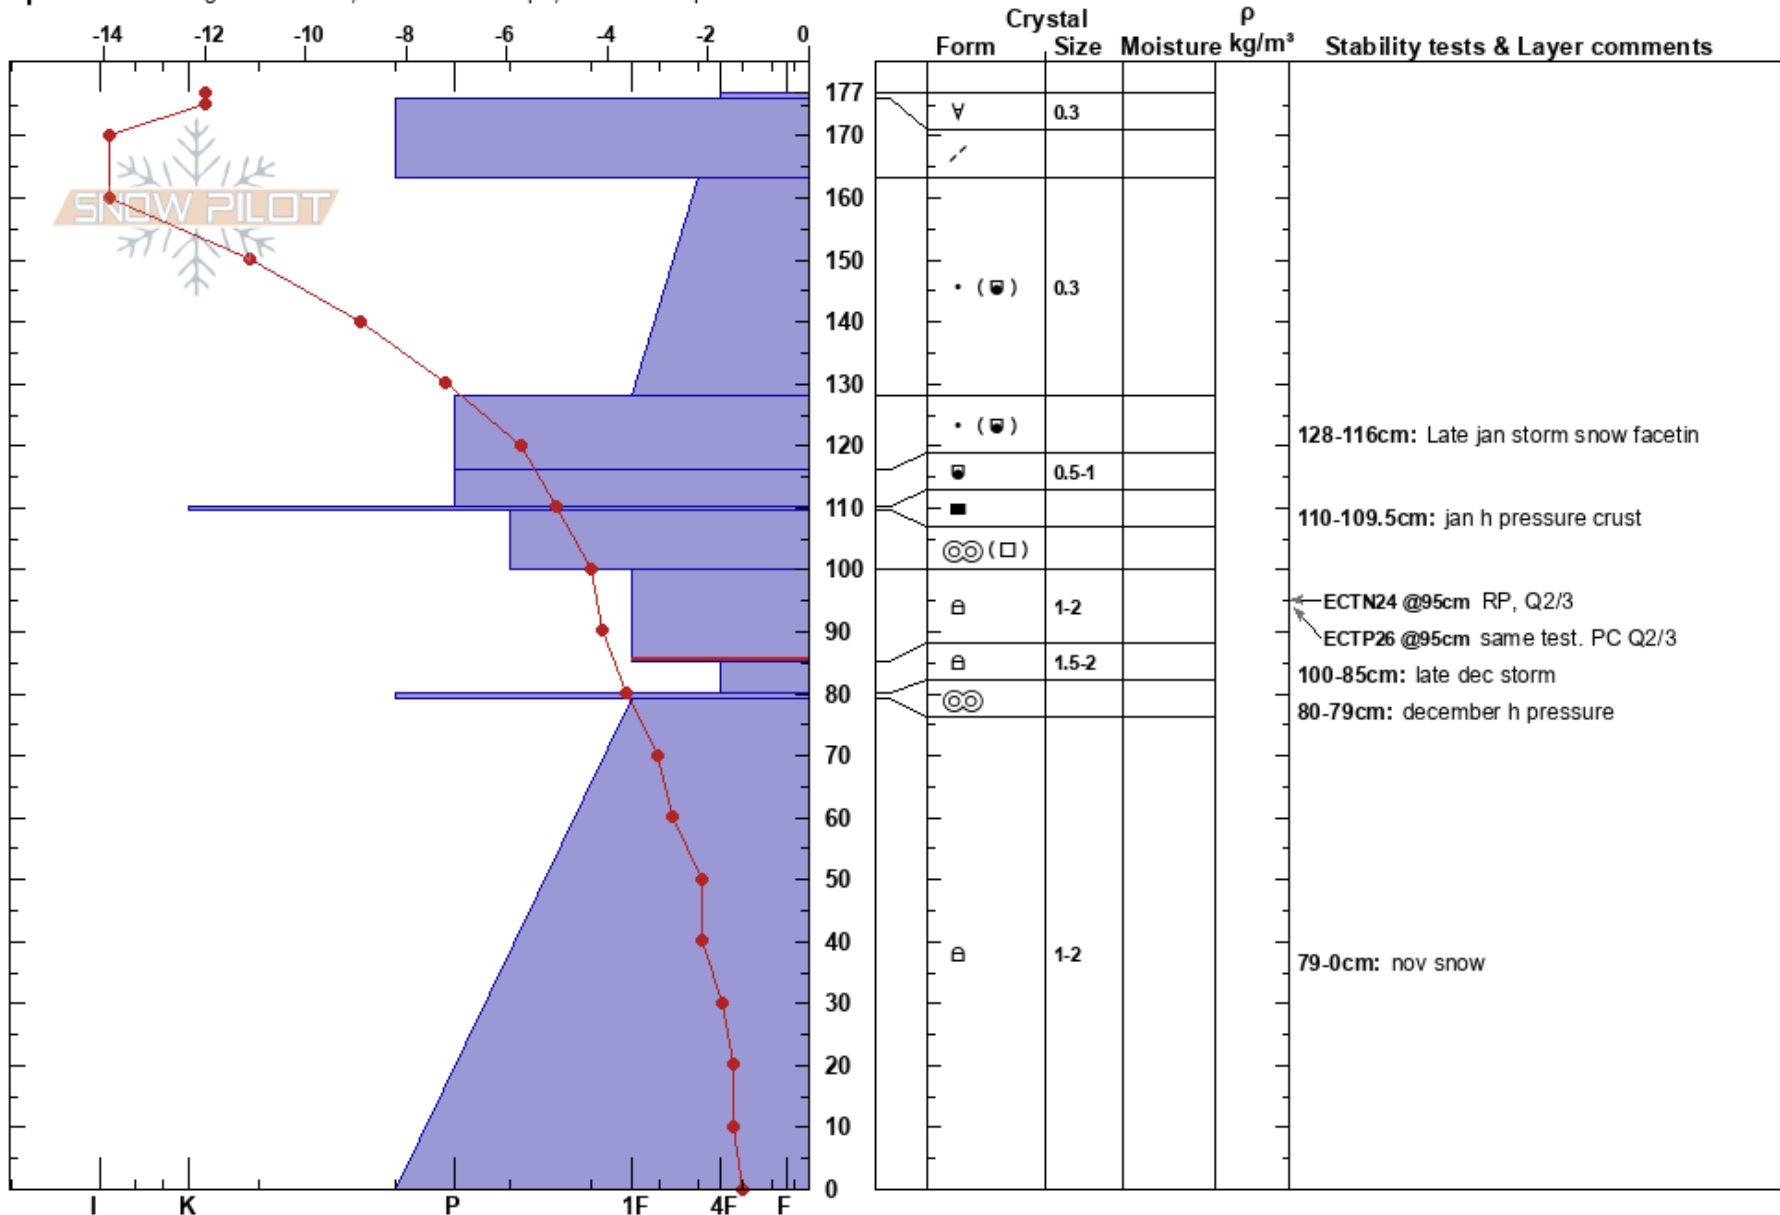

Lenin gut 250 blw yti  
 Madison Range-N  
 MT  
 Elevation: 9950 ft  
 Aspect: 135°  
 Specifics: Pit dug in a Ski Area; Ski tracks on slope; We skied slope

Leigh Frye  
 02/07/2019 - 12:00pm  
 Co-ord: 45.27625N, -111.44837W  
 Slope Angle: 39°  
 Wind Loading: previous

Stability:  
 Air Temperature: -16.5°C PF: 20  
 Sky Cover: CLR  
 Precipitation: NO  
 Wind: E Light Breeze

HS: 177  
 Layer Notes:  
 128-116cm: Late jan storm snow facetin  
 110-109.5cm: jan h pressure crust  
 100-85cm: late dec storm  
 100-85cm: Problematic layer  
 80-79cm: december h pressure  
 [More Layer Comments below]

Notes: occasional bomb dust throughout pit. Additional Layer Comments: 0-79cm: nov snow;