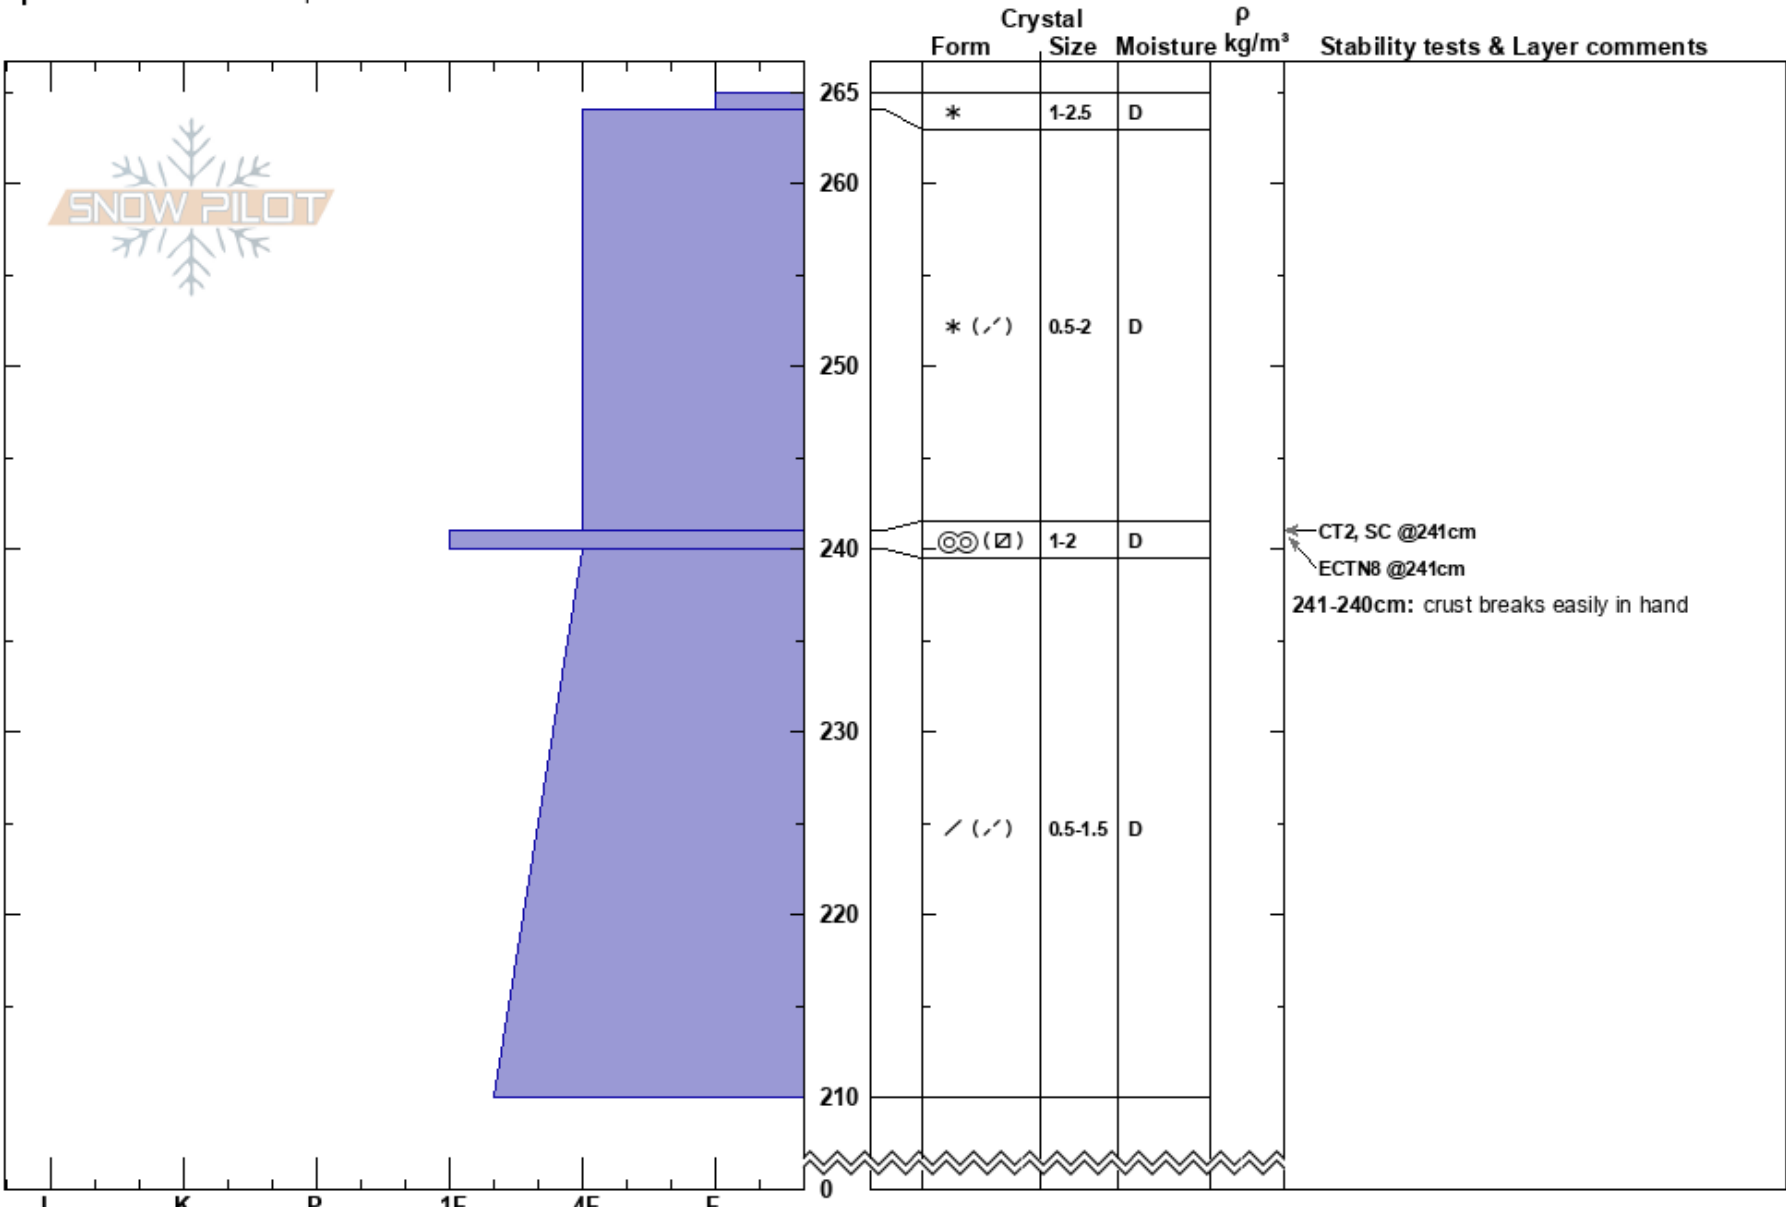

Crest Bowl SZ
 Sawatch
 CO
Elevation: 1800 ft
Aspect: 90°
Specifics: Ski tracks on slope

Rebecca Hodgetts
 01/22/2017 - 10:00am
Co-ord: 38.49316N, -106.32979W
Slope Angle: 30°
Wind Loading: yes

Stability: Good
Air Temperature: -11°C
Sky Cover: OVC
Precipitation: NO
Wind: W Moderate

HS: 265
PF: 30
Layer Notes:
 241-240cm: crust breaks easily in hand
 241-240cm: Problematic layer

Notes: