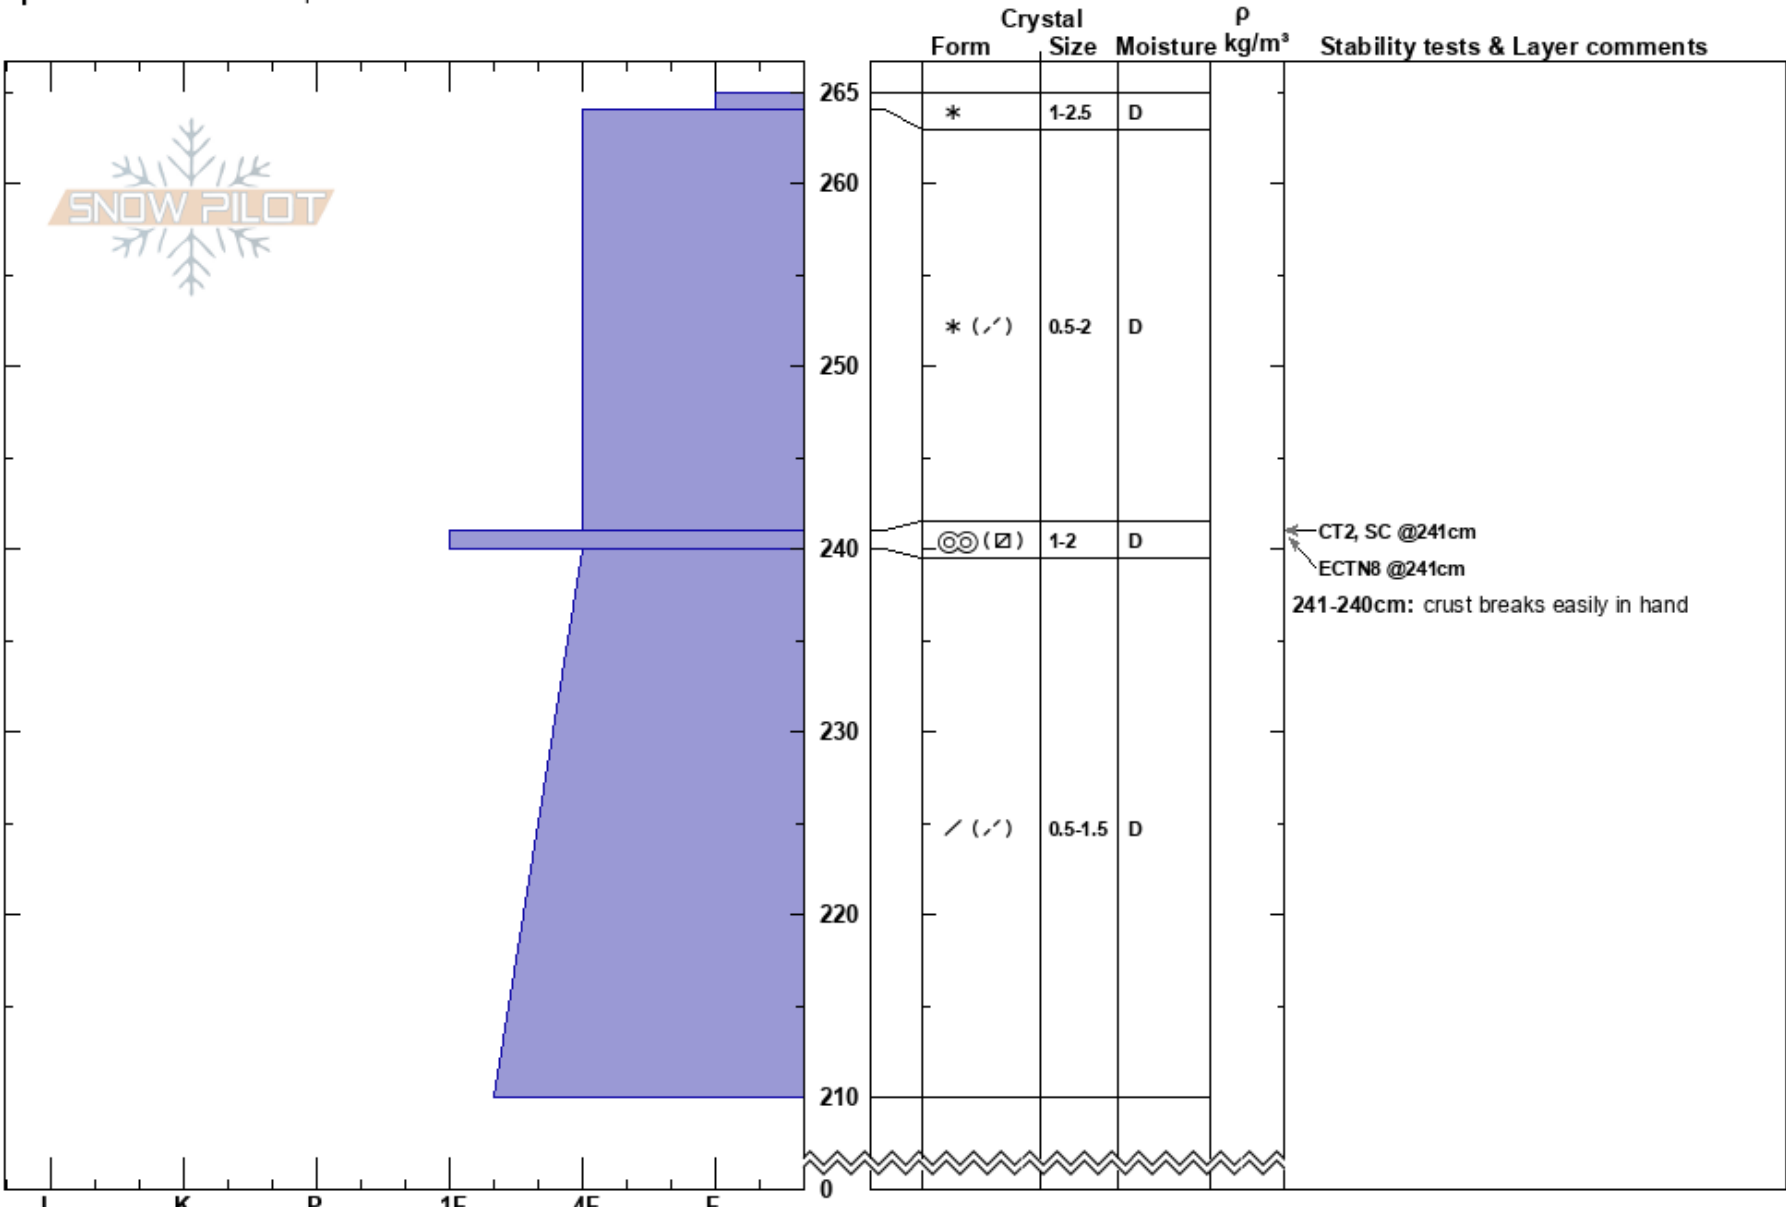

Crest Bowl SZ  
 Sawatch  
 CO  
**Elevation:** 1800 ft  
**Aspect:** 90°  
**Specifics:** Ski tracks on slope

Rebecca Hodgetts  
 01/22/2017 - 10:00am  
**Co-ord:** 38.49316N, -106.32979W  
**Slope Angle:** 30°  
**Wind Loading:** yes

**Stability:** Good  
**Air Temperature:** -11°C  
**Sky Cover:** OVC  
**Precipitation:** NO  
**Wind:** W Moderate

**HS:** 265  
**PF:** 30  
**Layer Notes:**  
 241-240cm: crust breaks easily in hand  
 241-240cm: Problematic layer