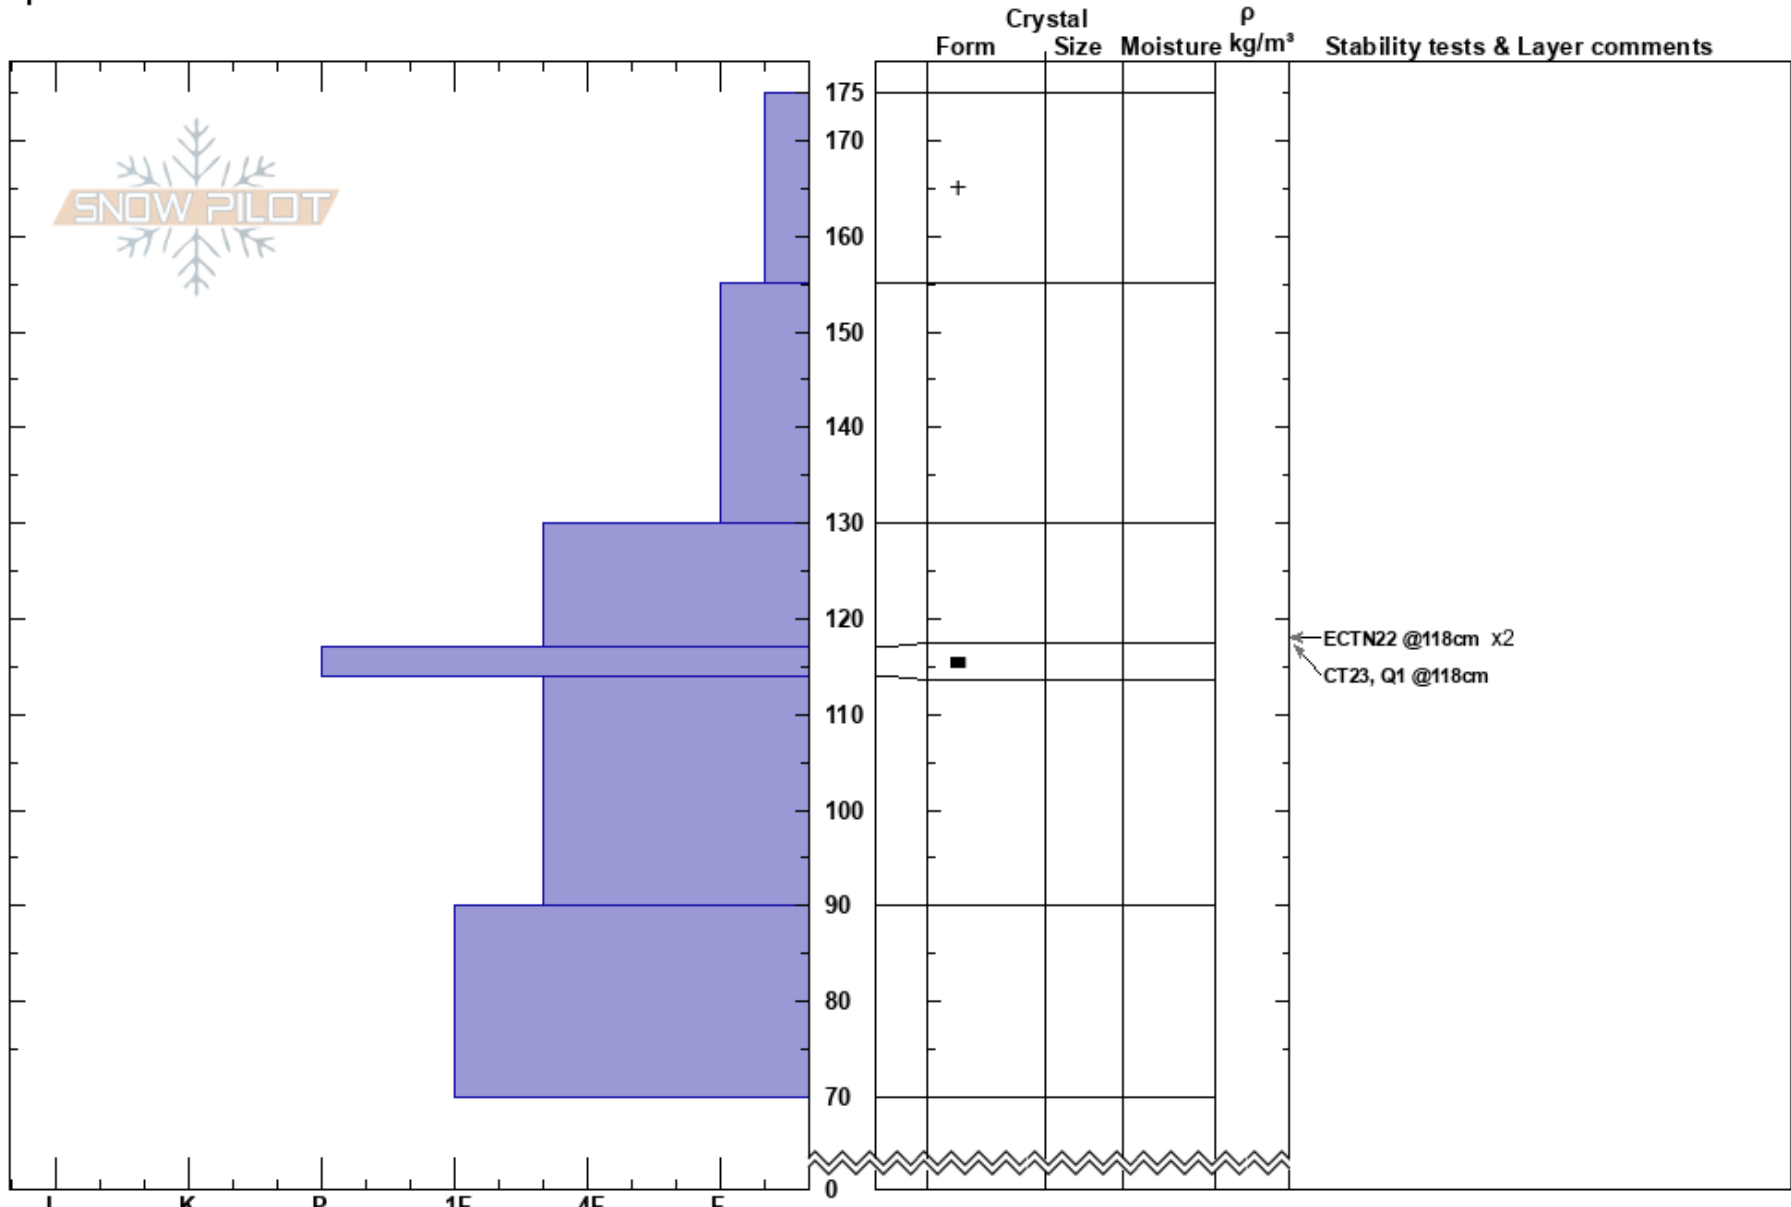

Butler Fork  
 Wasatch Range  
 UT  
 Elevation: 7183 ft  
 Aspect: 82°  
 Specifics:

Evelyn Lees  
 02/07/2019 - 4:00pm  
 Co-ord: 40.64982N, -111.66237W  
 Slope Angle: 32°  
 Wind Loading:

Stability: **HS: 175**  
 Air Temperature: 130-117cm: Problematic layer  
 Sky Cover: CLR  
 Precipitation: NO  
 Wind: Calm

**Notes:** Will have to keep track of the snow near the rain crust, especially around this elevation and higher as the crust thins.