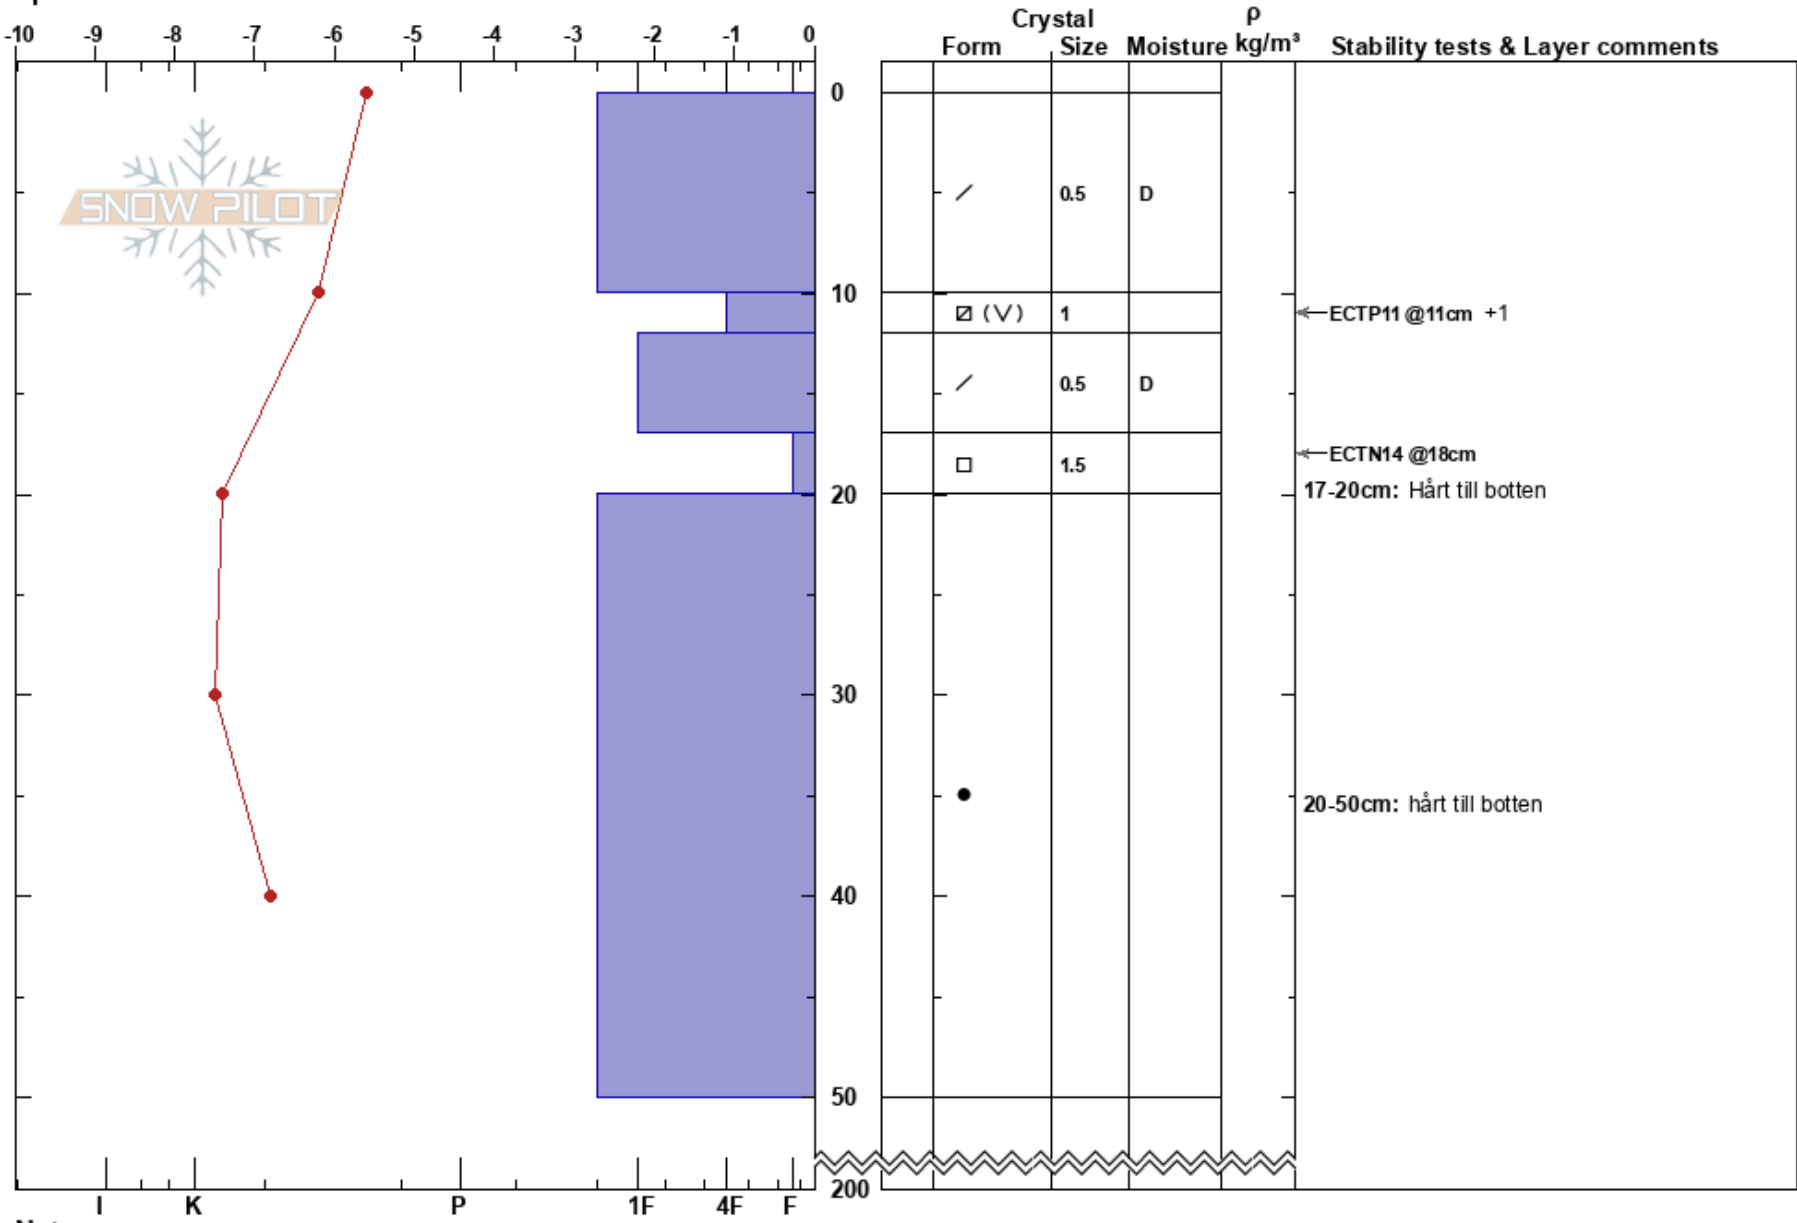

Getryggen Drivan TL
 Södra Jämtland
 Sweden
 Elevation: 800 m
 Aspect: SE
 Specifics:

Oskar Brodén
 07/02/2019 - 12:27
 Co-ord:
 Slope Angle: 24°
 Wind Loading:

Stability:
 Air Temperature: -5°C
 Sky Cover: CLR
 Precipitation: NO
 Wind: Calm

HS:200
 PF: 25
 17-20cm: Hårt till botten
 20-50cm: hårt till botten

Notes: