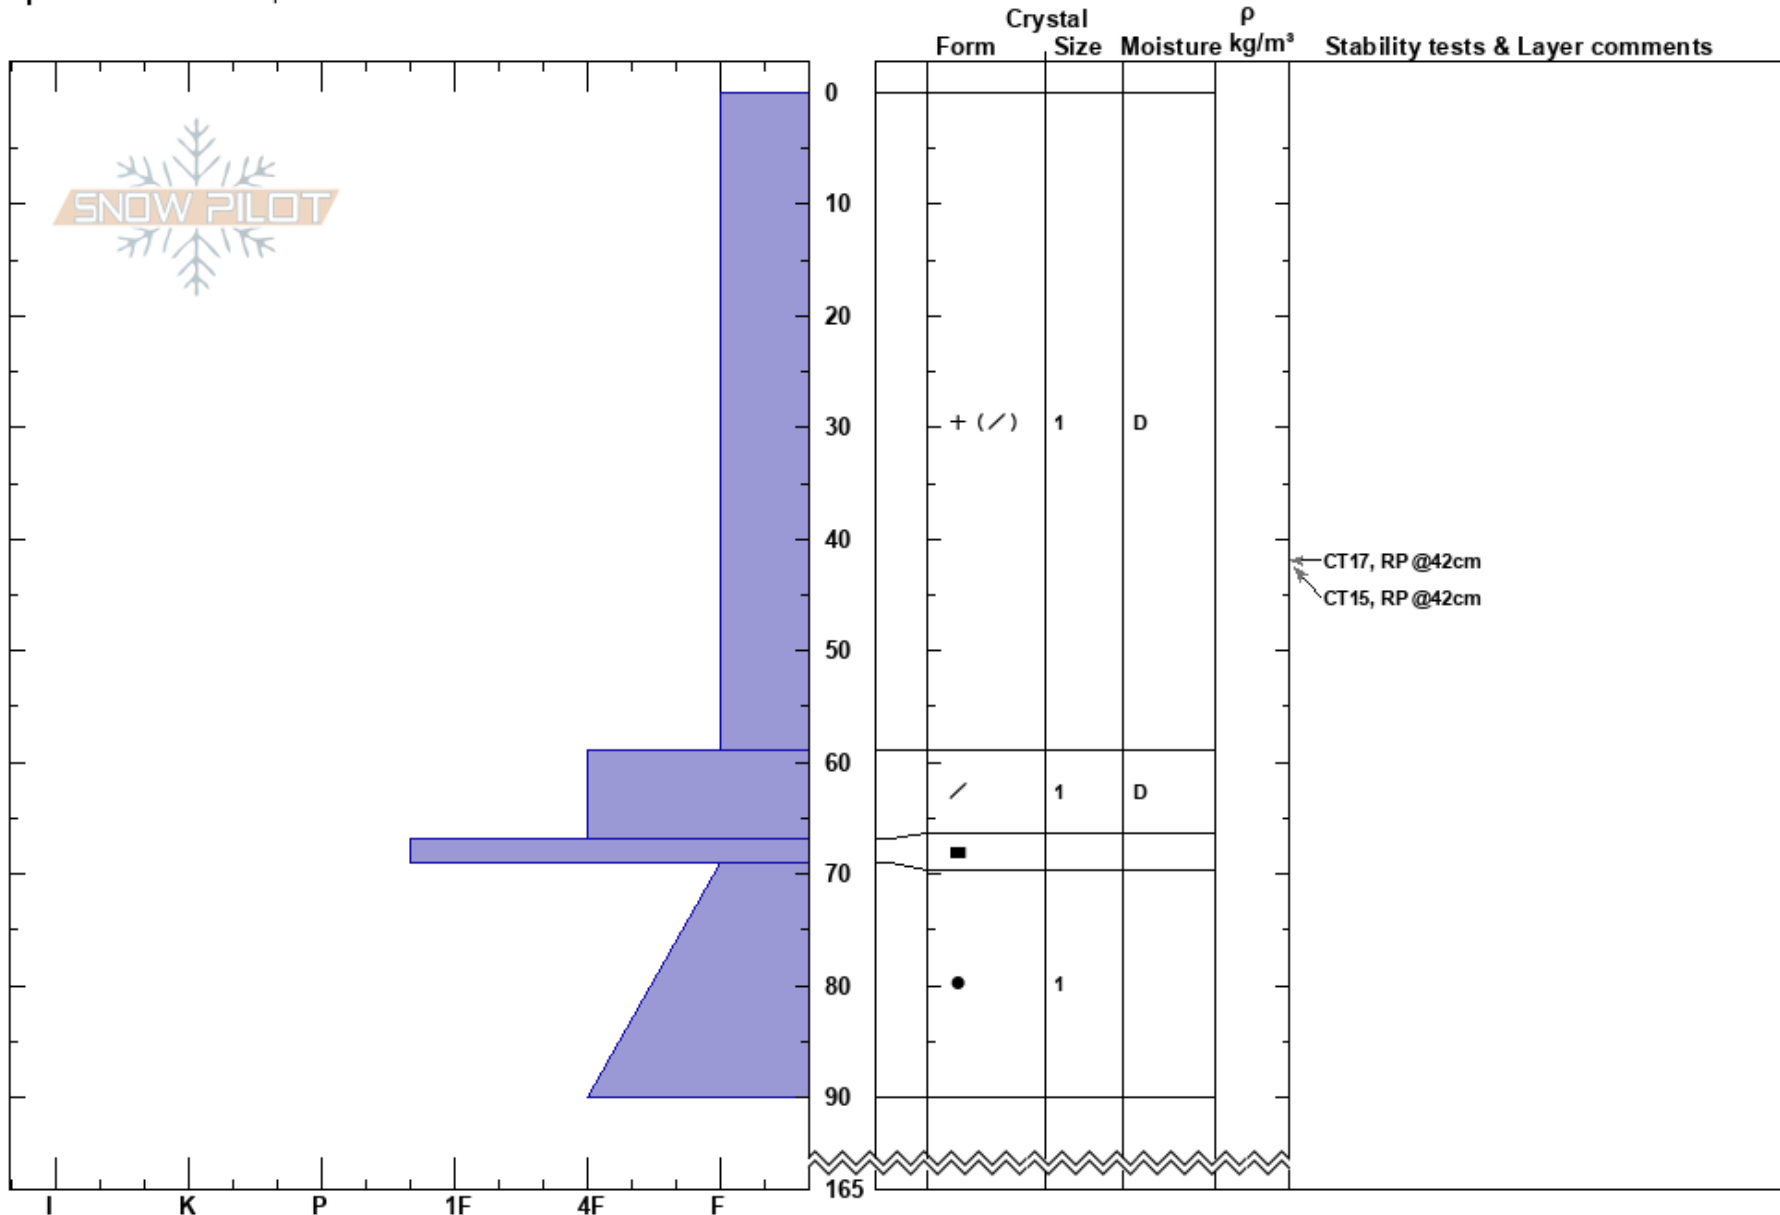

E Schallenberger Ridge
 Donner Pass Area
 CA
Elevation:
Aspect:
Specifics: We skied slope

Nick Schiestel
 01/21/2017 - 2:00pm
Co-ord: 39.31423N, -120.23253E
Slope Angle:
Wind Loading:

Stability: Good **HS:** 165
Air Temperature: -2°C **PF:** 75
Sky Cover: BKN
Precipitation: S-1
Wind: SW Light Breeze

Layer Notes:

Notes: We stopped digging 90cm down at the Jan 8th rain crust