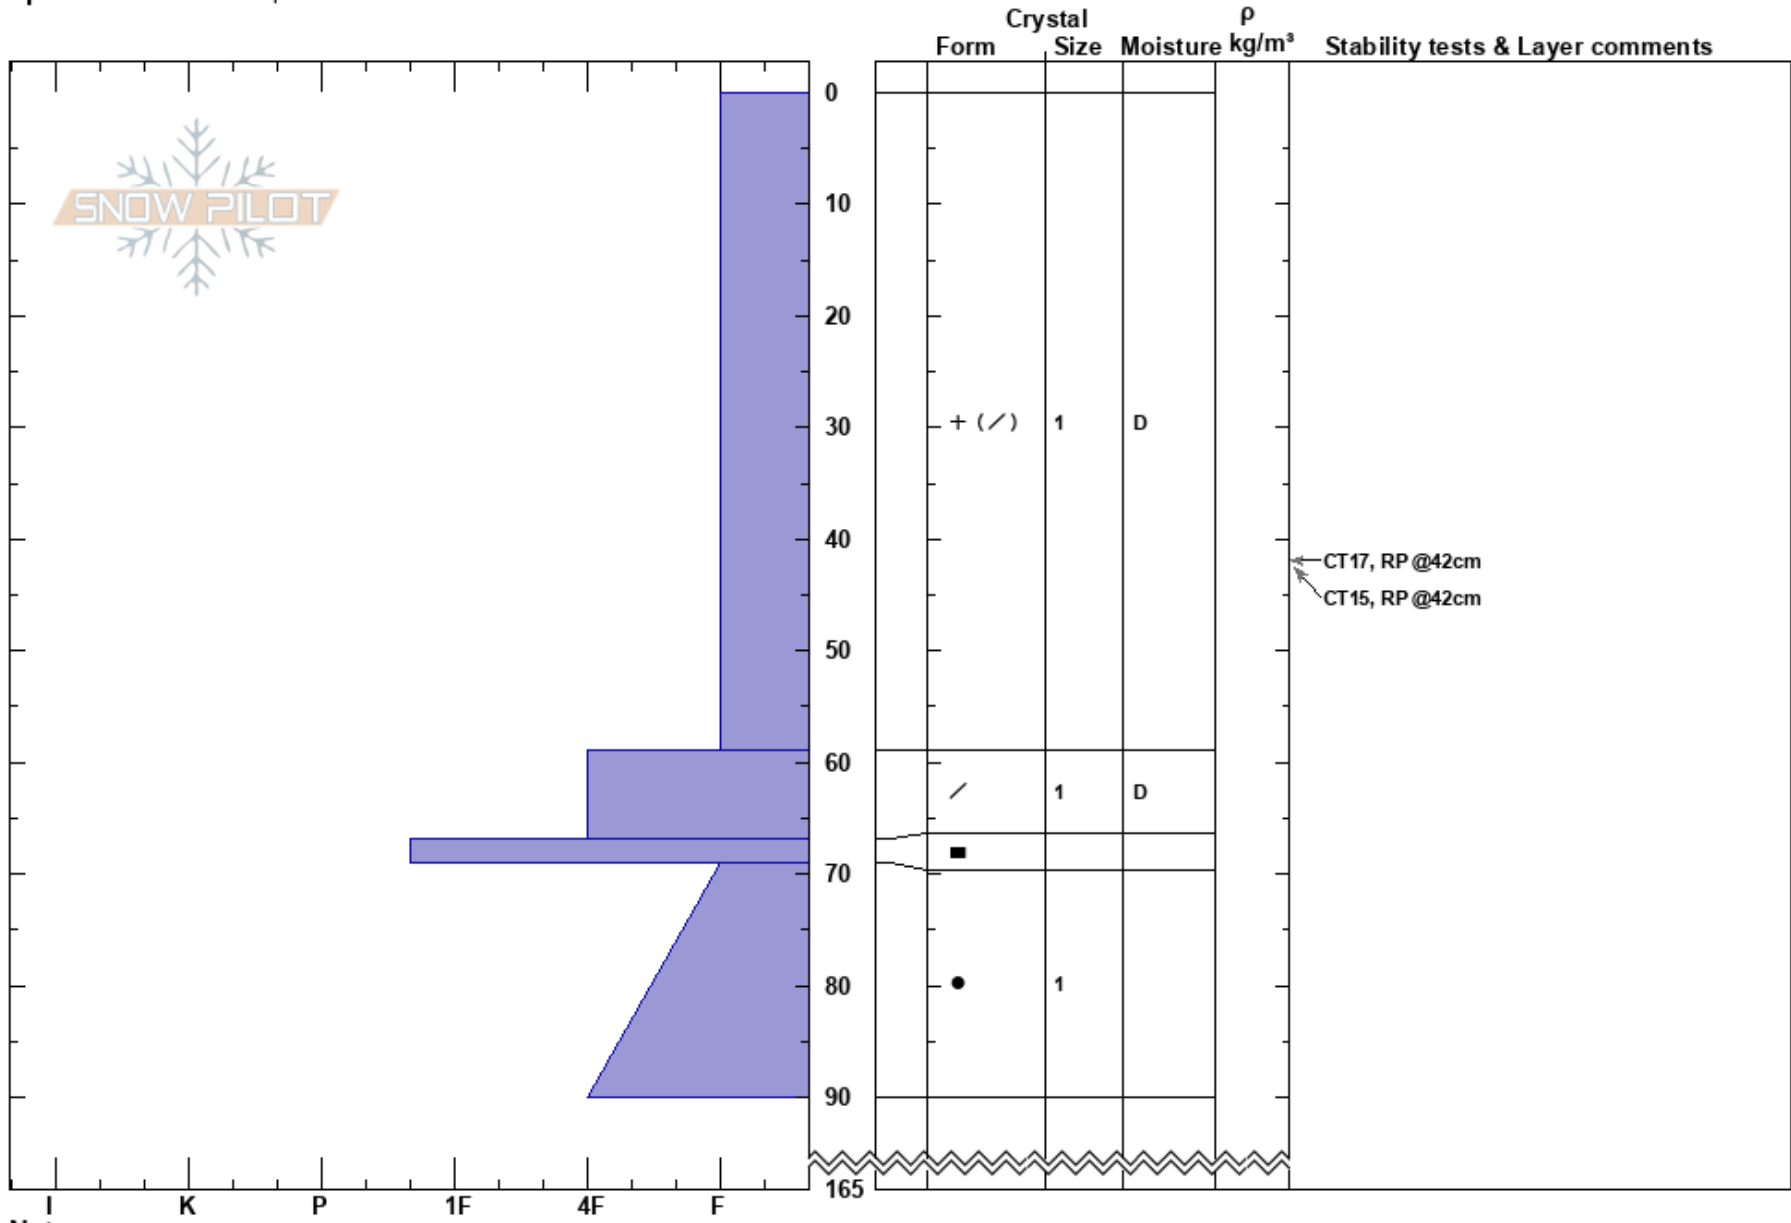

E Schallenberger Ridge
 Donner Pass Area
 CA
Elevation:
Aspect:
Specifics: We skied slope

Nick Schiestel
 01/21/2017 - 2:00pm
Co-ord: 39.31423N, -120.23253E
Slope Angle:
Wind Loading:

Stability: Good **HS:** 165 **Layer Notes:**
Air Temperature: -2°C **PF:** 75
Sky Cover: BKN
Precipitation: S-1
Wind: SW Light Breeze

Notes: We stopped digging 90cm down at the Jan 8th rain crust