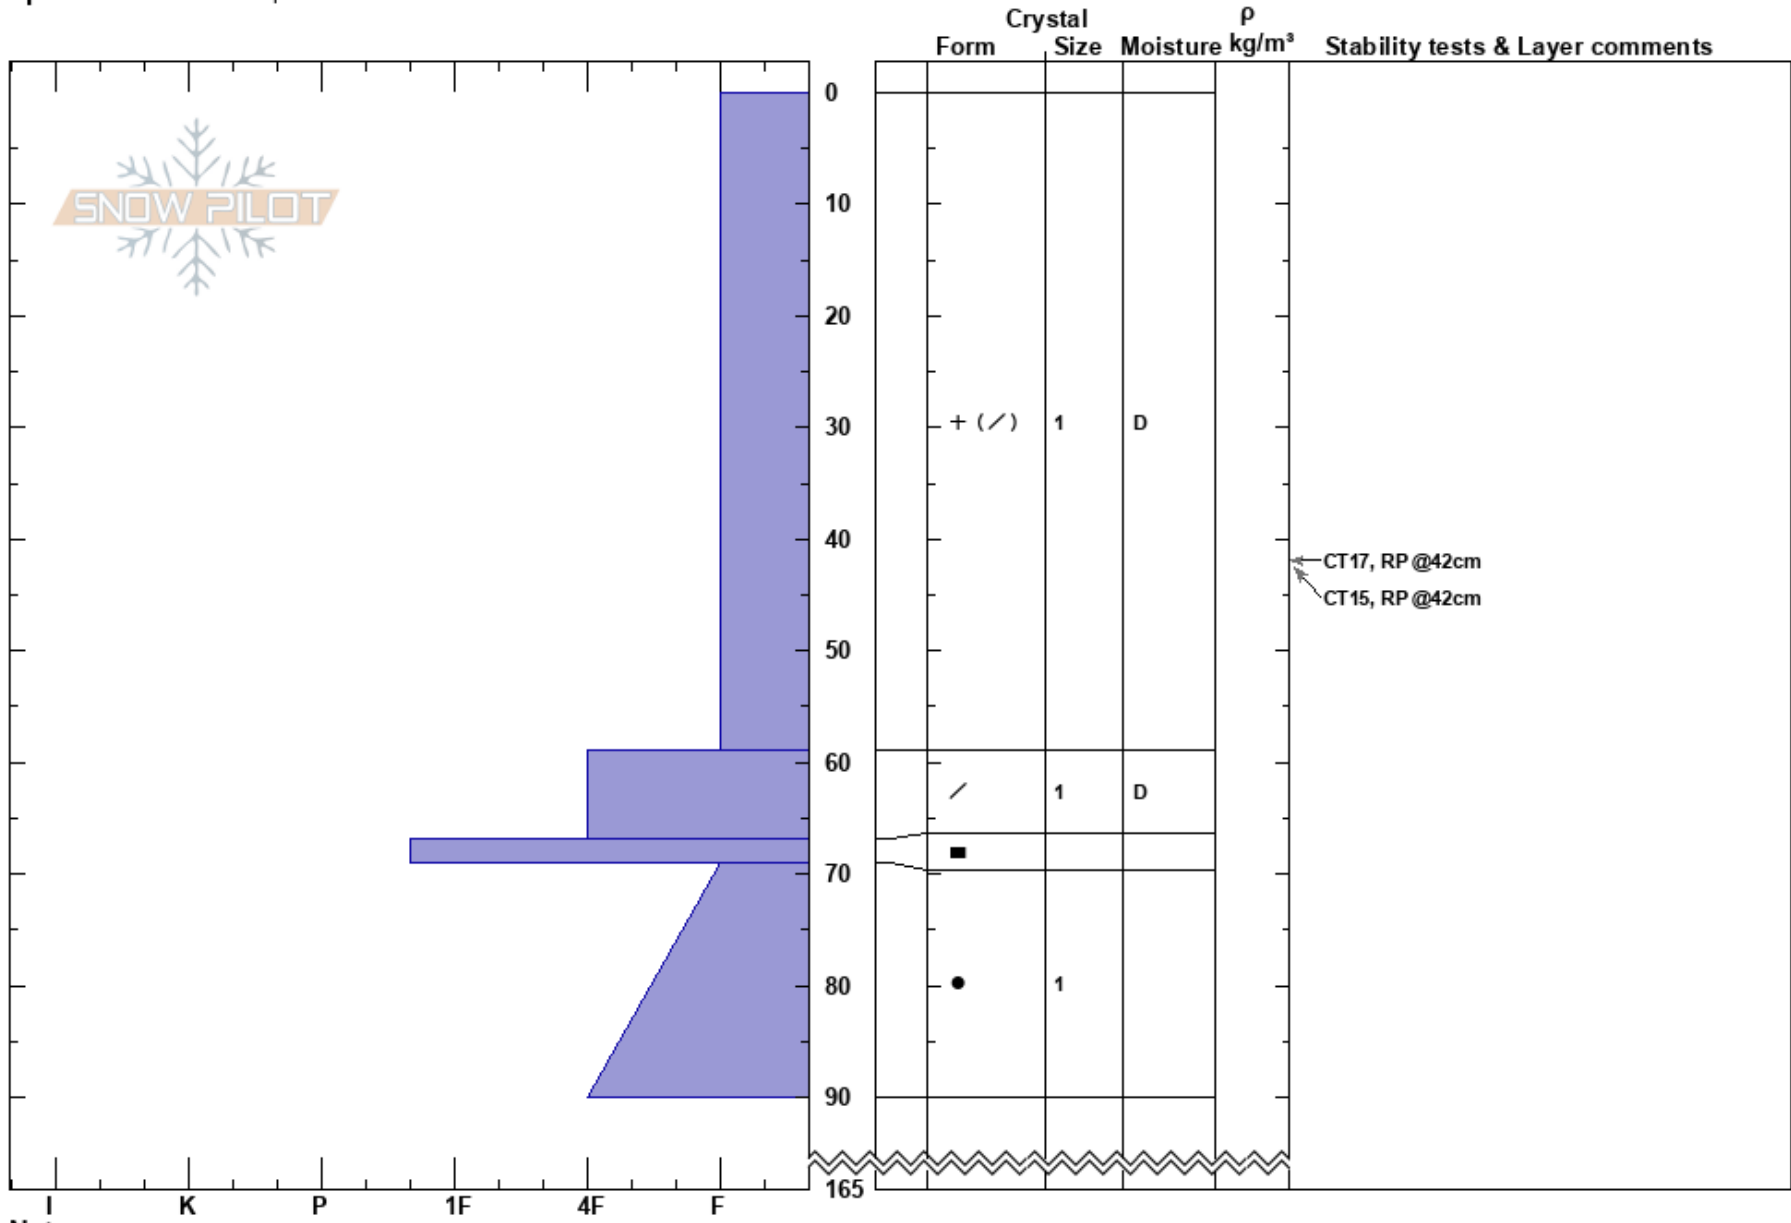

E Schallenberger Ridge
 Donner Pass Area
 CA
Elevation:
Aspect:
Specifics: We skied slope

Nick Schiestel
 01/21/2017 - 2:00pm
Co-ord: 39.31423N, -120.23253E
Slope Angle:
Wind Loading:

Stability: Good **HS:** 165
Air Temperature: -2°C **PF:** 75
Sky Cover: BKN
Precipitation: S-1
Wind: SW Light Breeze

Layer Notes:

Notes: We stopped digging 90cm down at the Jan 8th rain crust