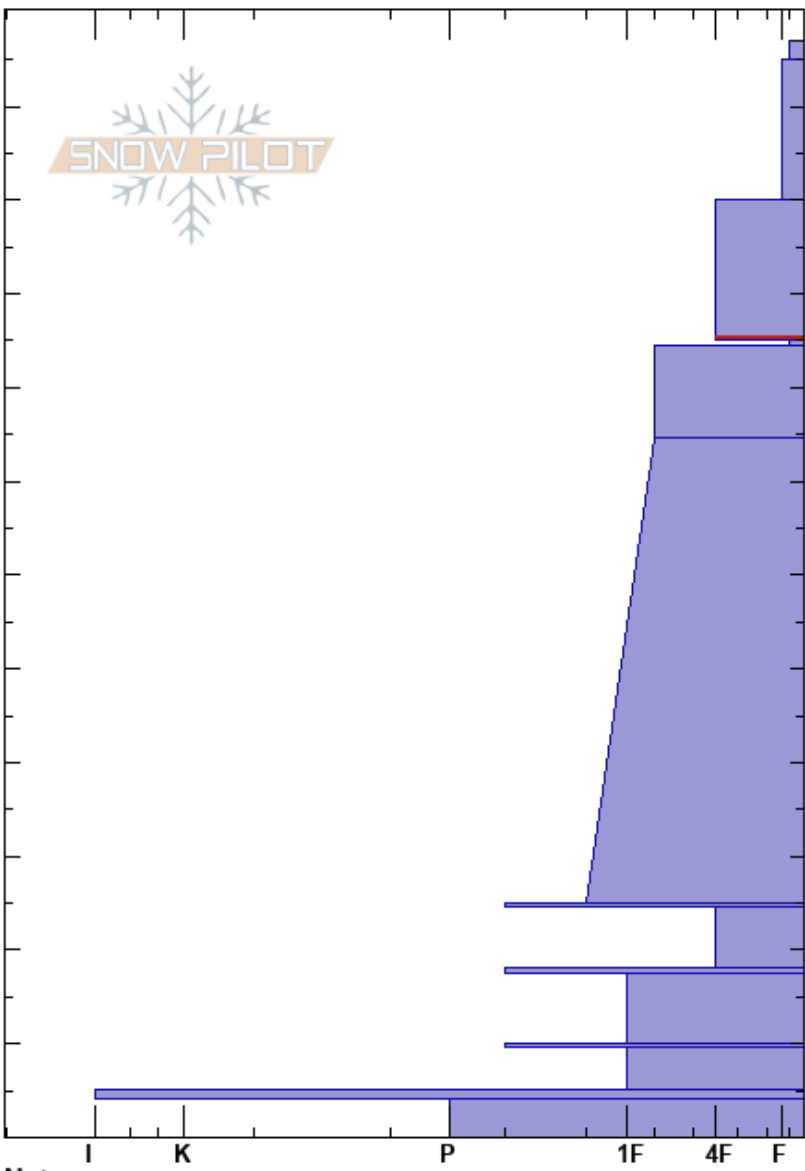

Manitoba W Face
 Chugach Range
 AK
 Elevation: 2600 ft
 Aspect: 270°
 Specifics: Practice Pit; Ski tracks on slope; We skied slope

Tully Ward-Hamer
 01/09/2019 - 2:30pm
 Co-ord: 60.68940N, -149.43280W
 Slope Angle: 22°
 Wind Loading: no

Stability: **HS: 117**
 Air Temperature: -8°C **PS: 30** 100-85cm: Problematic layer
 Sky Cover: BKN
 Precipitation: S-1
 Wind: Calm

Depth (cm)	Crystal		Moisture	ρ kg/m ³	Stability tests & Layer comments
	Form	Size			
117	/	1-2	D		
110	•	0.5-1	D		
100	•	0.5-1	D		
90	•	0.5-1	D		
85	∇				
80	•	0.5-1	D		
70					
60					
50	•	0.5	D		
40					
30	⊙	1-2	D		← CT21, PC @30cm on BSH
25	□	2	D		
20	⊙	2	D		
18	□	2	D		
15	⊙	2	D		
12	□	2	D		
10	■	2			
5	⊙	2	D		