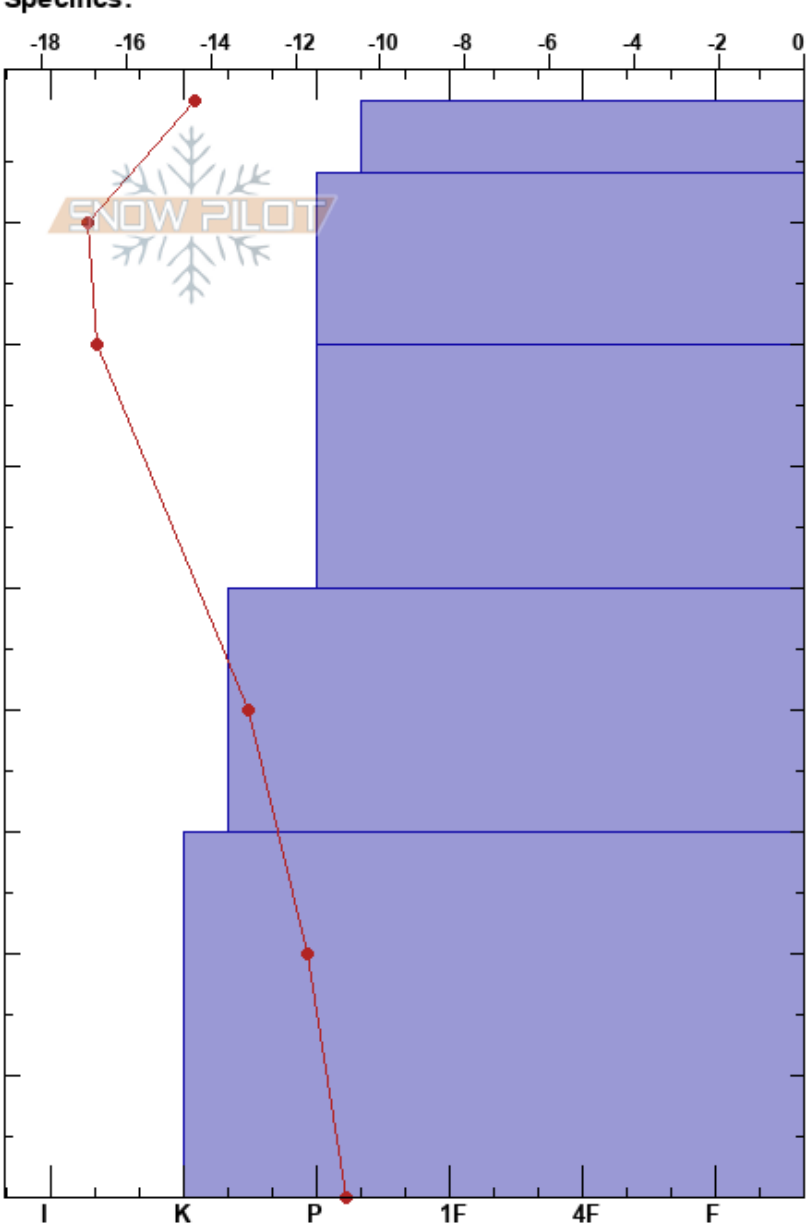

Valletjakke mot 1644  
 Hemavan  
 Sweden  
 Elevation: 1300 m  
 Aspect: 140°  
 Specifics:

Mojo Andersson  
 05/02/2019 - 11:45  
 Co-ord: 65.83017N, 15.26907E  
 Slope Angle: 28°  
 Wind Loading:

Stability:  
 Air Temperature: -11.2°C  
 Sky Cover: BKN  
 Precipitation: NO  
 Wind: NW Light Breeze

PF: 1

Layer Notes:

	Crystal		Moisture	$\rho$ kg/m <sup>3</sup>	Stability tests & Layer comments
	Form	Size			
0					
10					
20					
30					
40					
50					
60					
70					
80					
90					

Notes:

ECTX