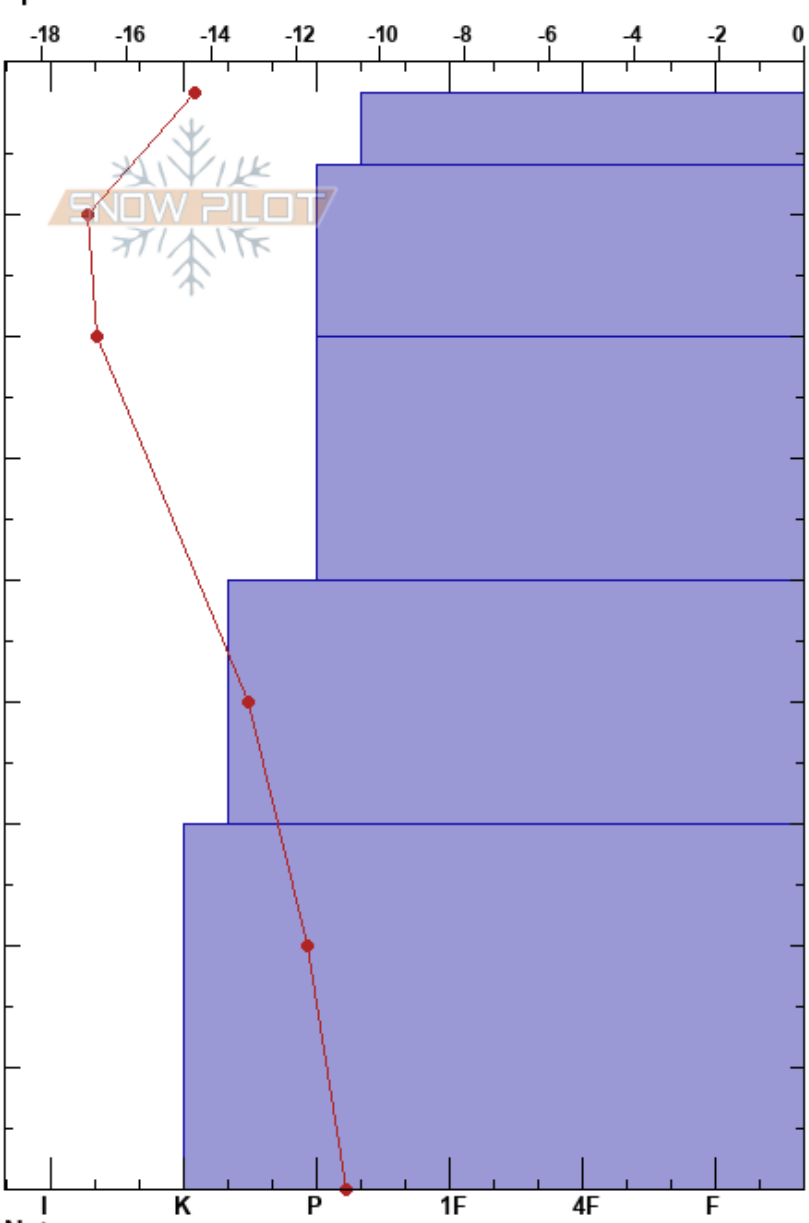

Valletjakke mot 1644
 Hemavan
 Sweden
 Elevation: 1300 m
 Aspect: 140°
 Specifics:

Mojo Andersson
 05/02/2019 - 11:45
 Co-ord: 65.83017N, 15.26907E
 Slope Angle: 28°
 Wind Loading:

Stability:
 Air Temperature: -11.2°C
 Sky Cover: BKN
 Precipitation: NO
 Wind: NW Light Breeze

PF: 1
 Layer Notes:

	Crystal		Moisture	ρ kg/m ³	Stability tests & Layer comments
	Form	Size			
0					
10					
20					
30					
40					
50					
60					
70					
80					
90					

Notes:

ECTX