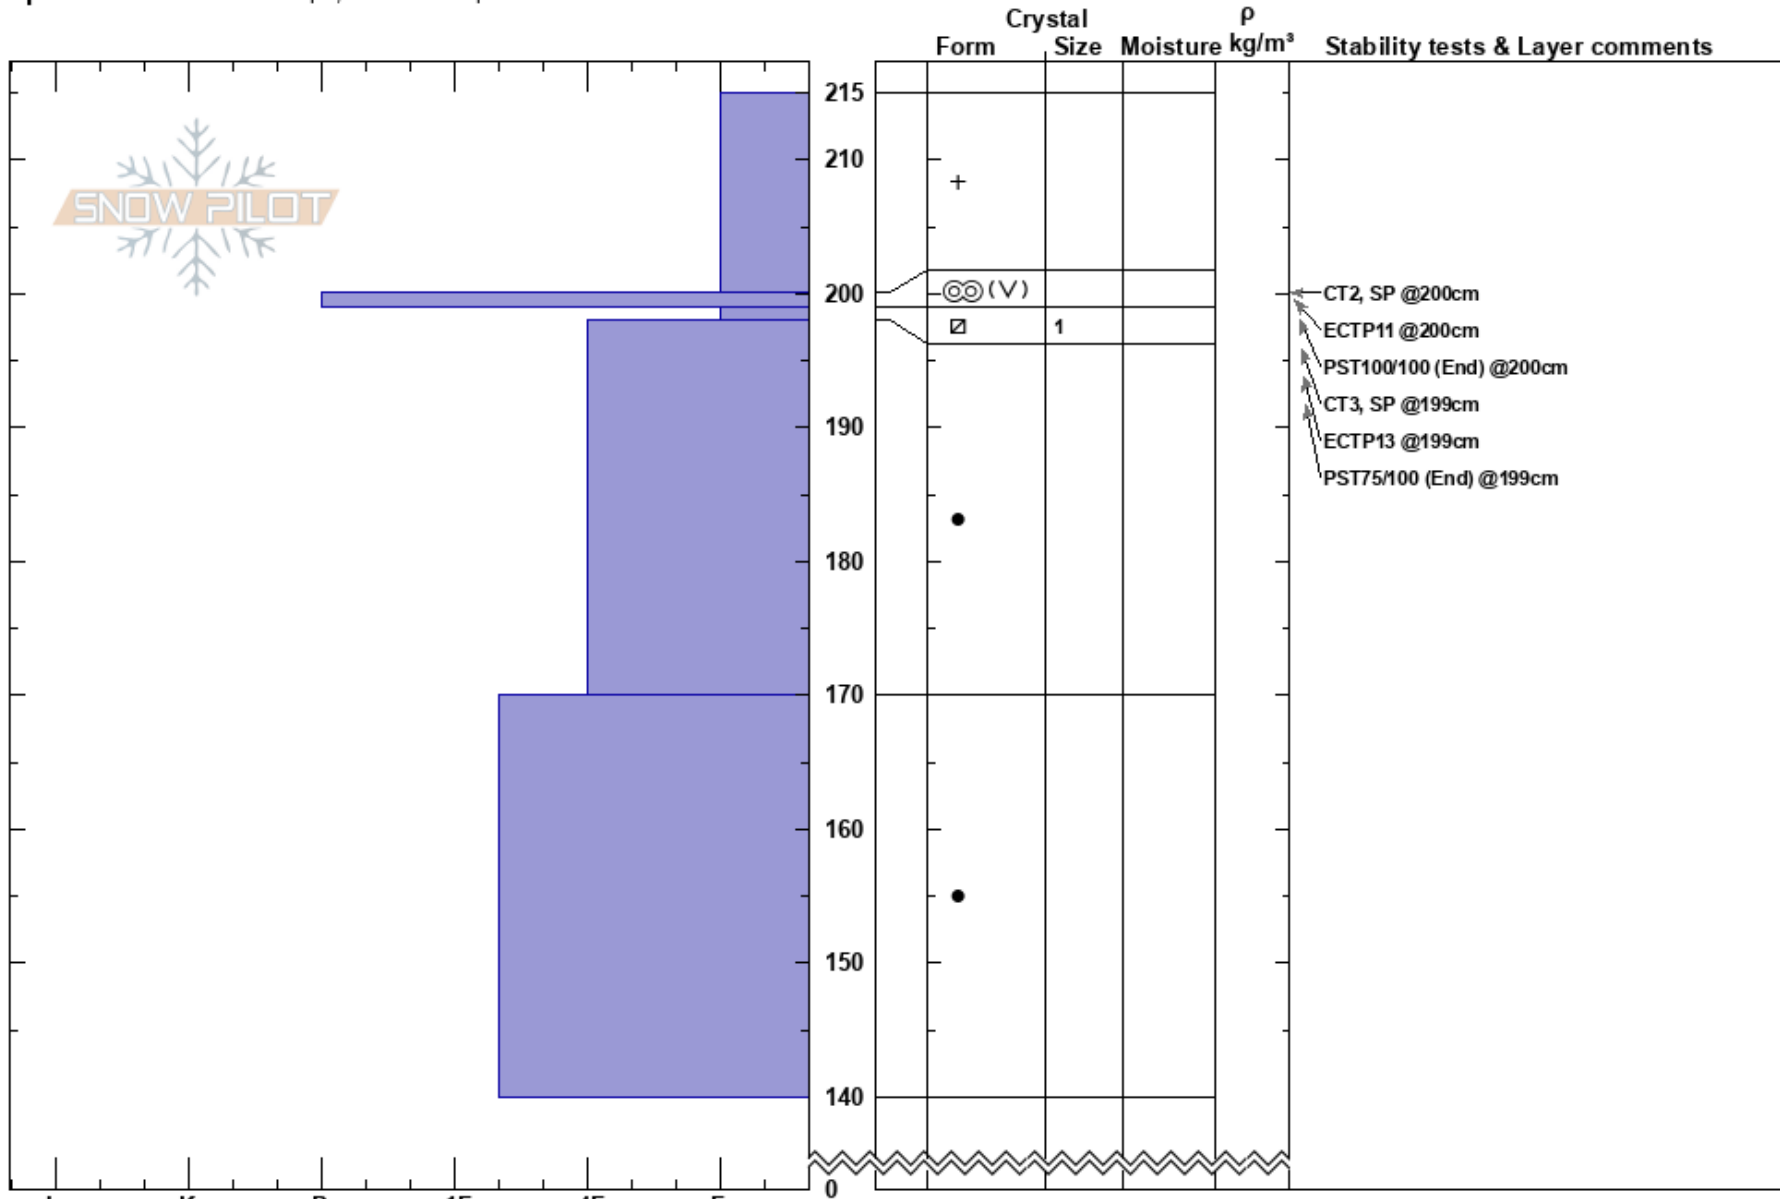

N. Fooses
 Sawatch
 CO
Elevation:
Aspect: 145°
Specifics: Ski tracks on slope; We skied slope

Ian Hoyer
 01/21/2017 - 12:00pm
Co-ord: 38.49175N, -106.31014W
Slope Angle: 31°
Wind Loading: previous

Stability: Fair Stable **HS:**215
Air Temperature: 15°F **PS:** 15 **Layer Notes:**
 200-199cm: Surface hoar above MF crust
 199-198cm: Problematic layer

Sky Cover: SCT
Precipitation: NO
Wind: Calm

Notes: