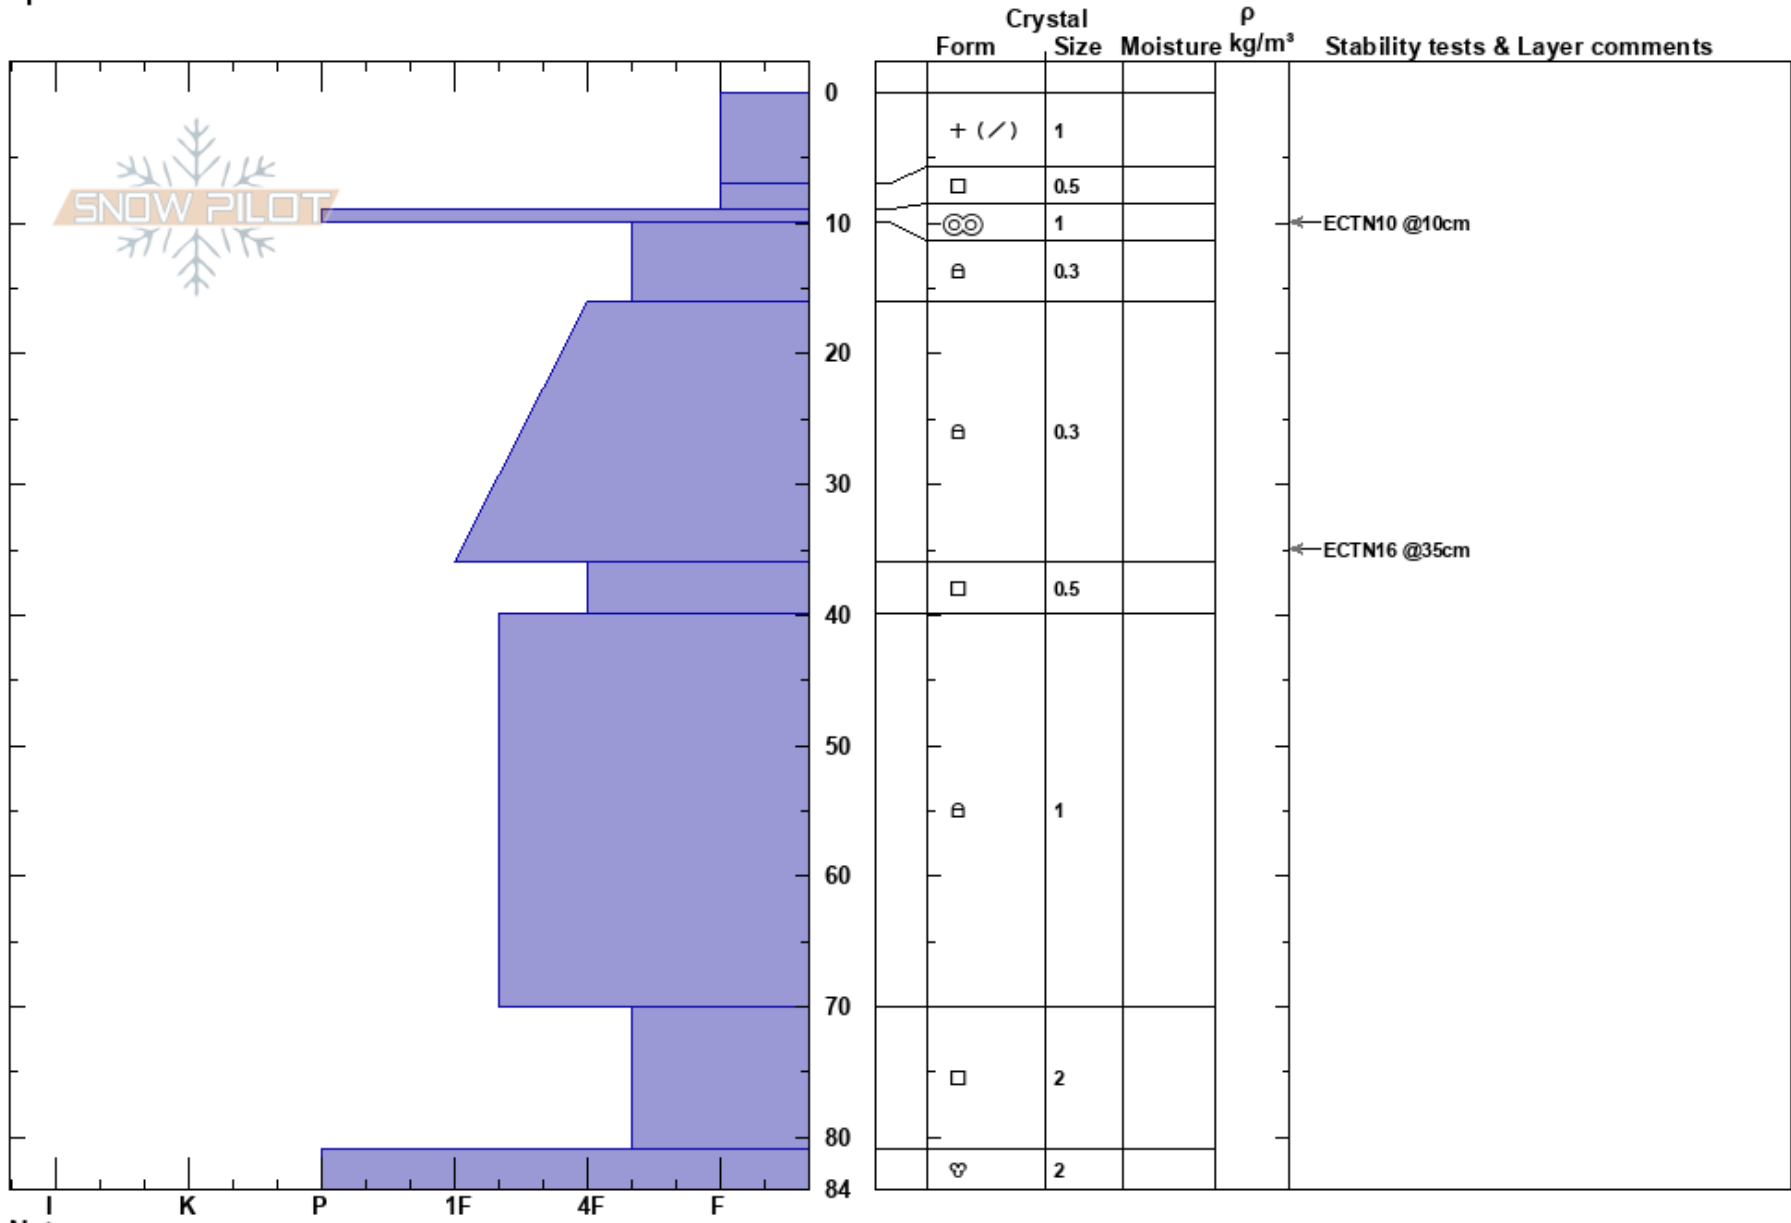

Vail Narrows 20170120  
 Gore Range  
 CO  
 Elevation: 10300 ft  
 Aspect: 270°  
 Specifics:

Ron Simenhois  
 01/20/2017 - 1:00pm  
 Co-ord: 39.57380N, -106.24217W  
 Slope Angle: 32°  
 Wind Loading: no

Stability: Good  
 Air Temperature: 23°C  
 Sky Cover: CLR  
 Precipitation: NO  
 Wind: NE Light Breeze

HS:84

Layer Notes:

Notes: Weak snowpack, however the lack of slab in the snowpack promote good stability.