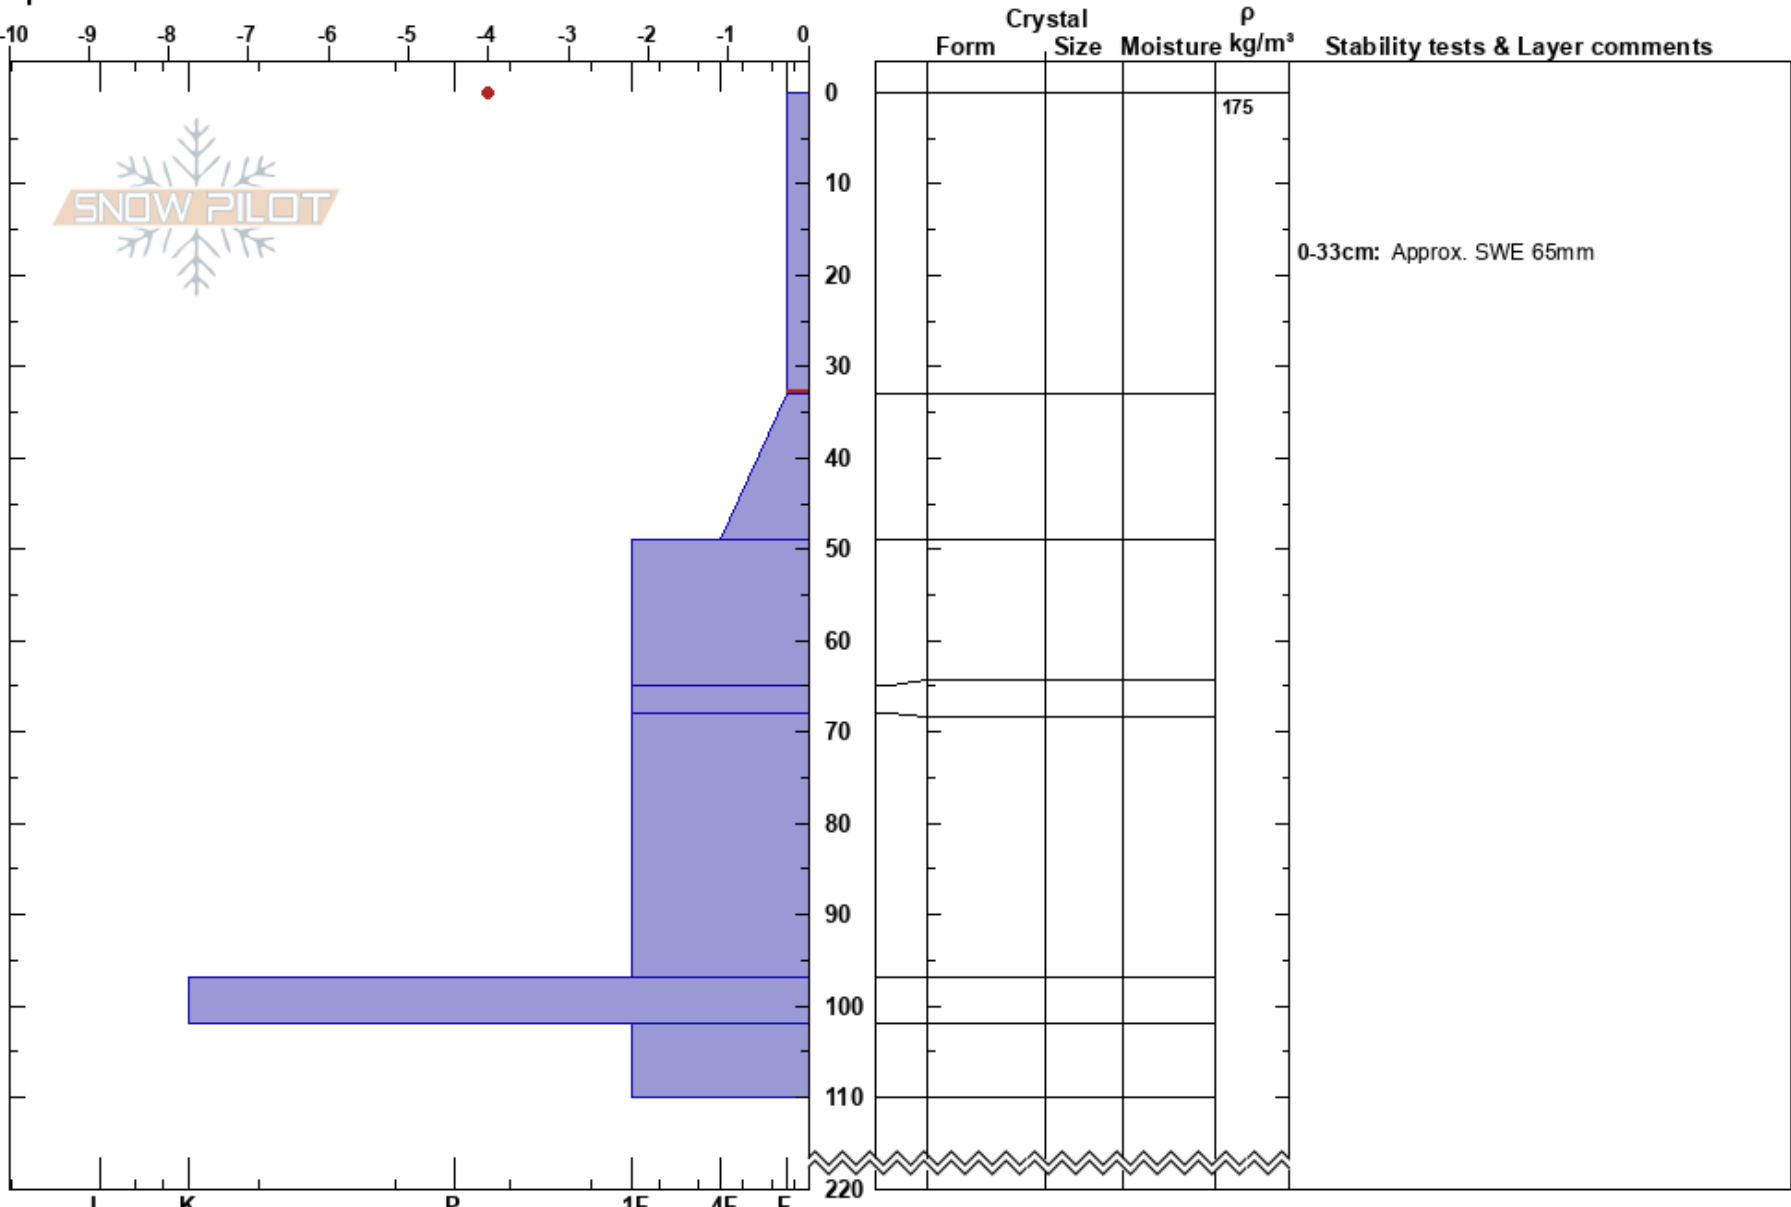

Snow School 20170120
North Cascades, West
WA

Ben Hannon
01/20/2017 - 10:40am
Co-ord:
Slope Angle: 5°
Wind Loading: no

Stability: **HS:220**
Air Temperature: -2°C
Sky Cover: SCT
Precipitation: NO
Wind: Calm

PF: 55
0-33cm: Approx. SWE 65mm
0-33cm: Problematic layer

Elevation: 3650 ft
Aspect: E
Specifics:

Notes: Mt. Baker Snow School Study Plot 7-8 Road (FS3080)
Ski Penetration: 30 cm