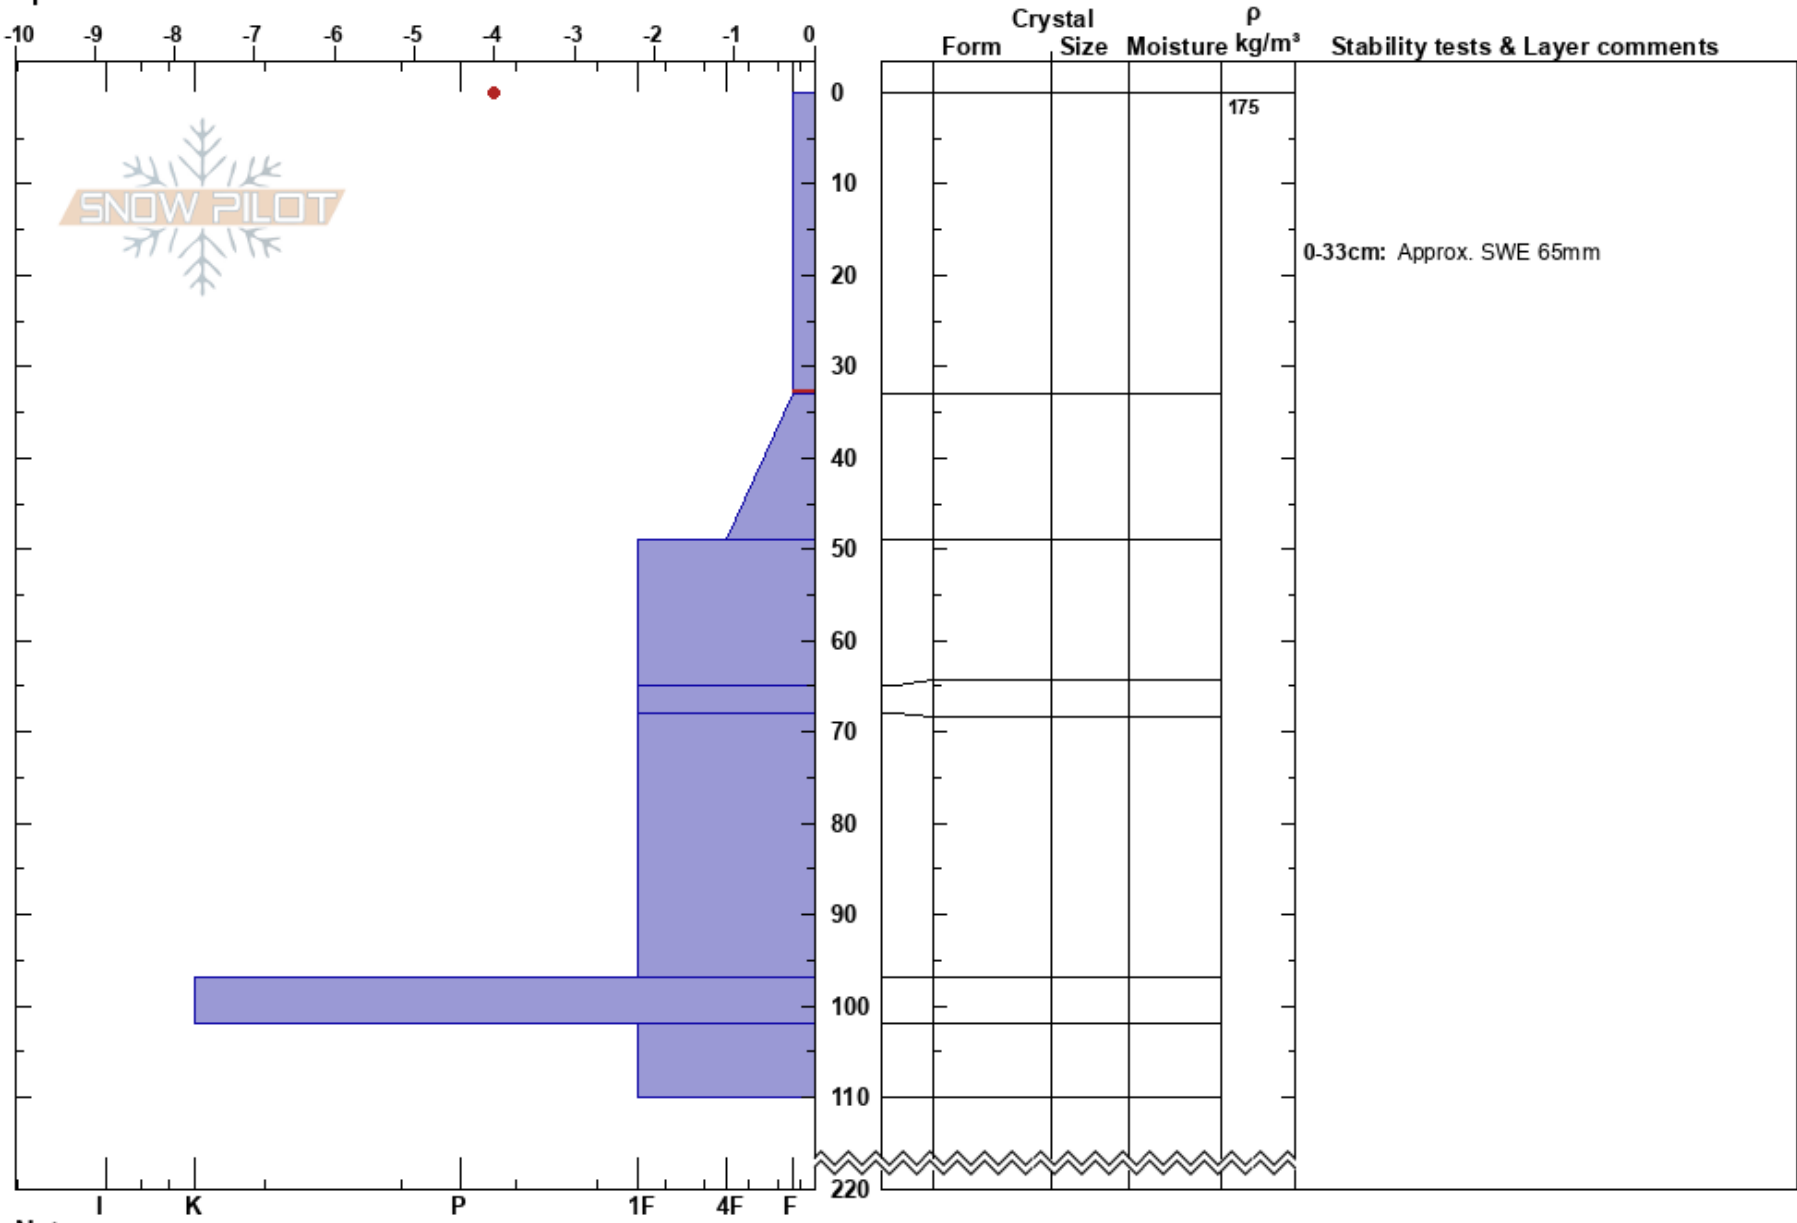

Snow School 20170120 Ben Hannon
 North Cascades, West WA
 Elevation: 3650 ft
 Aspect: E
 Specifics:

01/20/2017 - 10:40am
 Co-ord:
 Slope Angle: 5°
 Wind Loading: no

Stability: **HS:220**
 Air Temperature: -2°C
 Sky Cover: SCT
 Precipitation: NO
 Wind: Calm

PF: 55
 0-33cm: Approx. SWE 65mm
 0-33cm: Problematic layer

Notes: Mt. Baker Snow School Study Plot 7-8 Road (FS3080)
 Ski Penetration: 30 cm