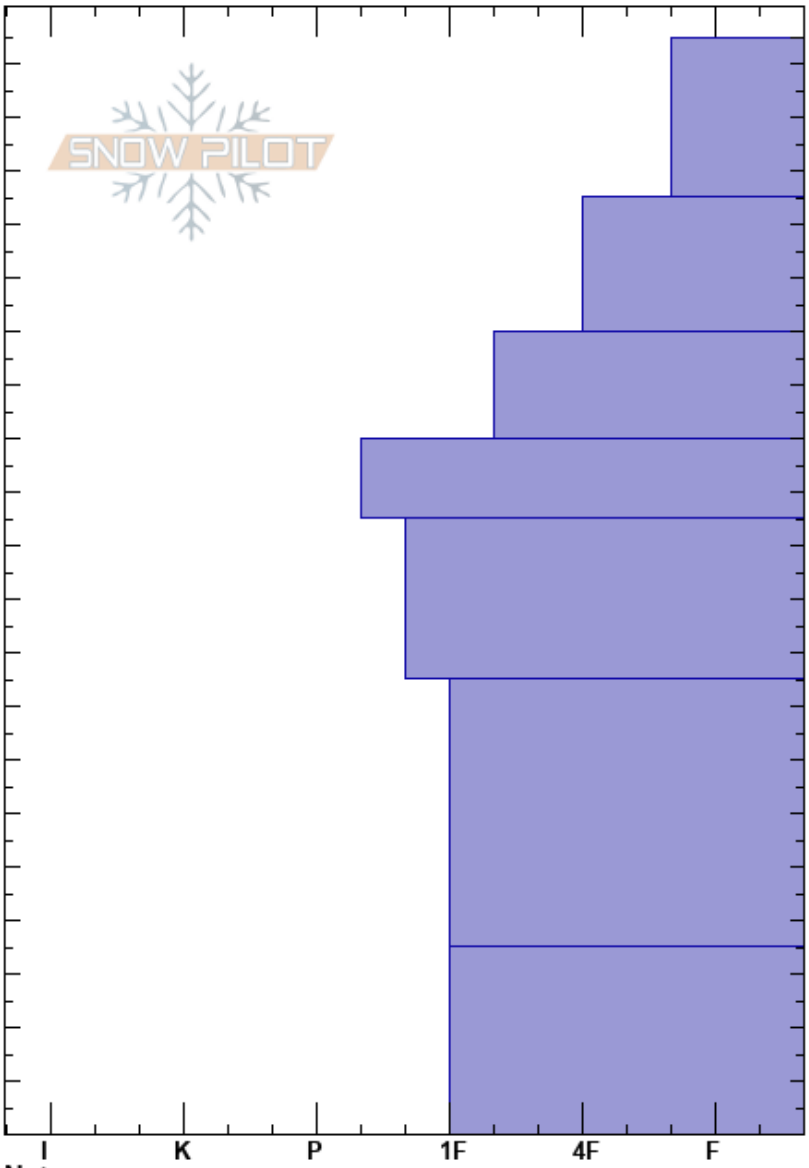

Wolverine shoulder
Cooke City
MT
Elevation: 9390 ft
Aspect: 10°
Specifics: We skied slope

Alex Marienthal
02/01/2019 - 10:02am
Co-ord: 45.05557N, -110.01814W
Slope Angle: 27°
Wind Loading:

Stability: Good
Air Temperature:
Sky Cover: FEW
Precipitation: NO
Wind: Calm

HS:205

Layer Notes:

Crystal Form	Crystal Size	Moisture	ρ kg/m ³	Stability tests & Layer comments

ECTX

Notes:

I K P 1F 4F F